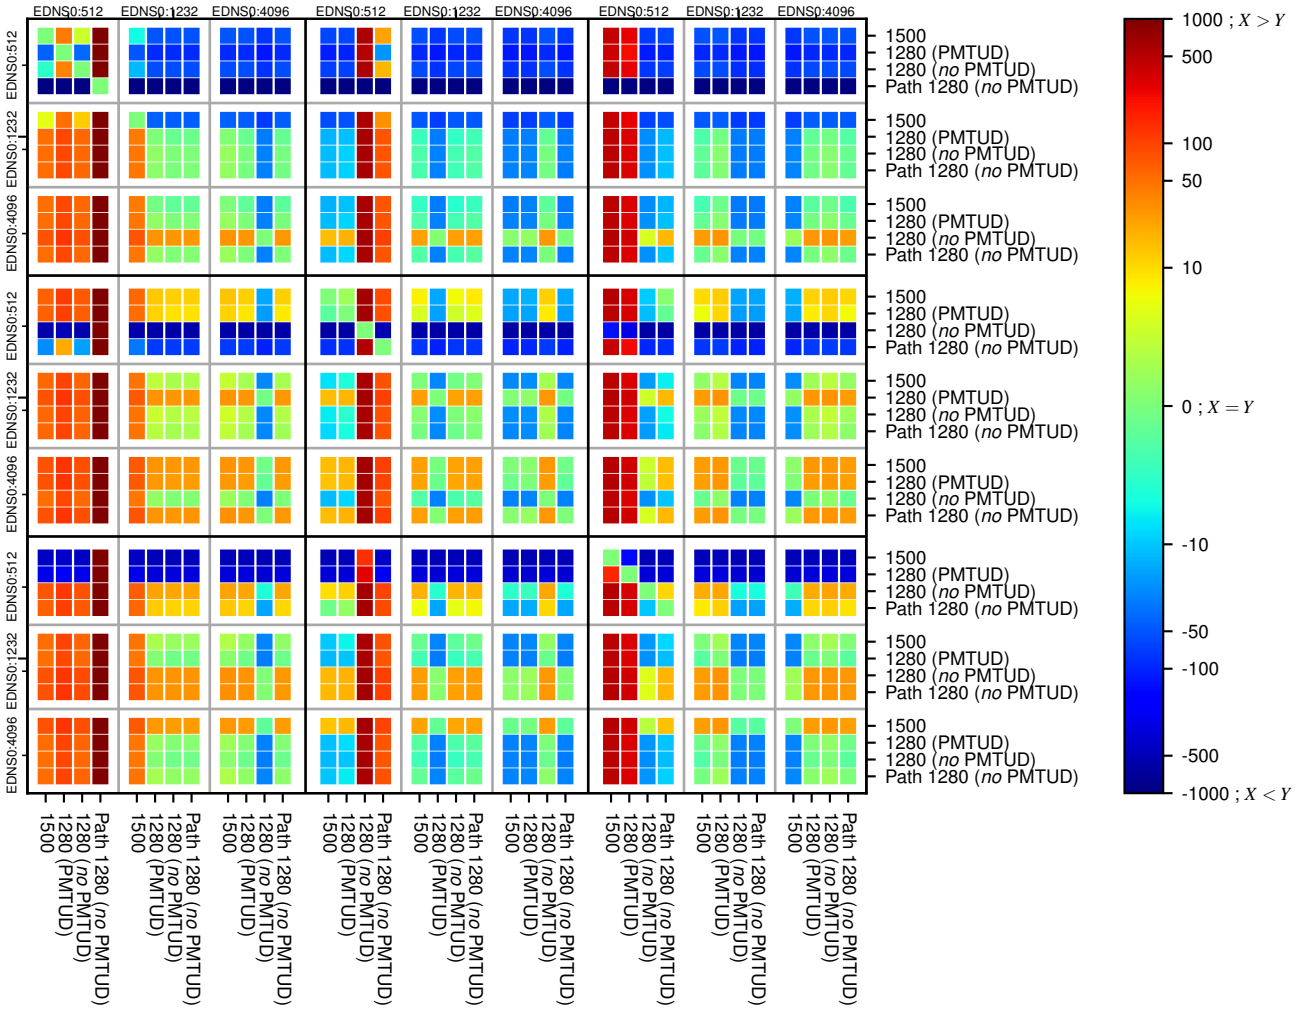

All Zones without DNSSEC returning NOERROR for '.it'

All Zones with DNSSEC returning NOERROR for '.it'

All Zones returning NOERROR for '.it'

$$f(V) = \log(\text{latency}(X)_{\text{median}} - \text{latency}(Y)_{\text{median}}) \text{ms}$$

$$f(V) = \log(\text{latency}(X)_{\text{median}} - \text{latency}(Y)_{\text{median}}) \text{ms}$$

$$f(V) = \log(\text{latency}(X)_{\text{median}} - \text{latency}(Y)_{\text{median}}) \text{ms}$$