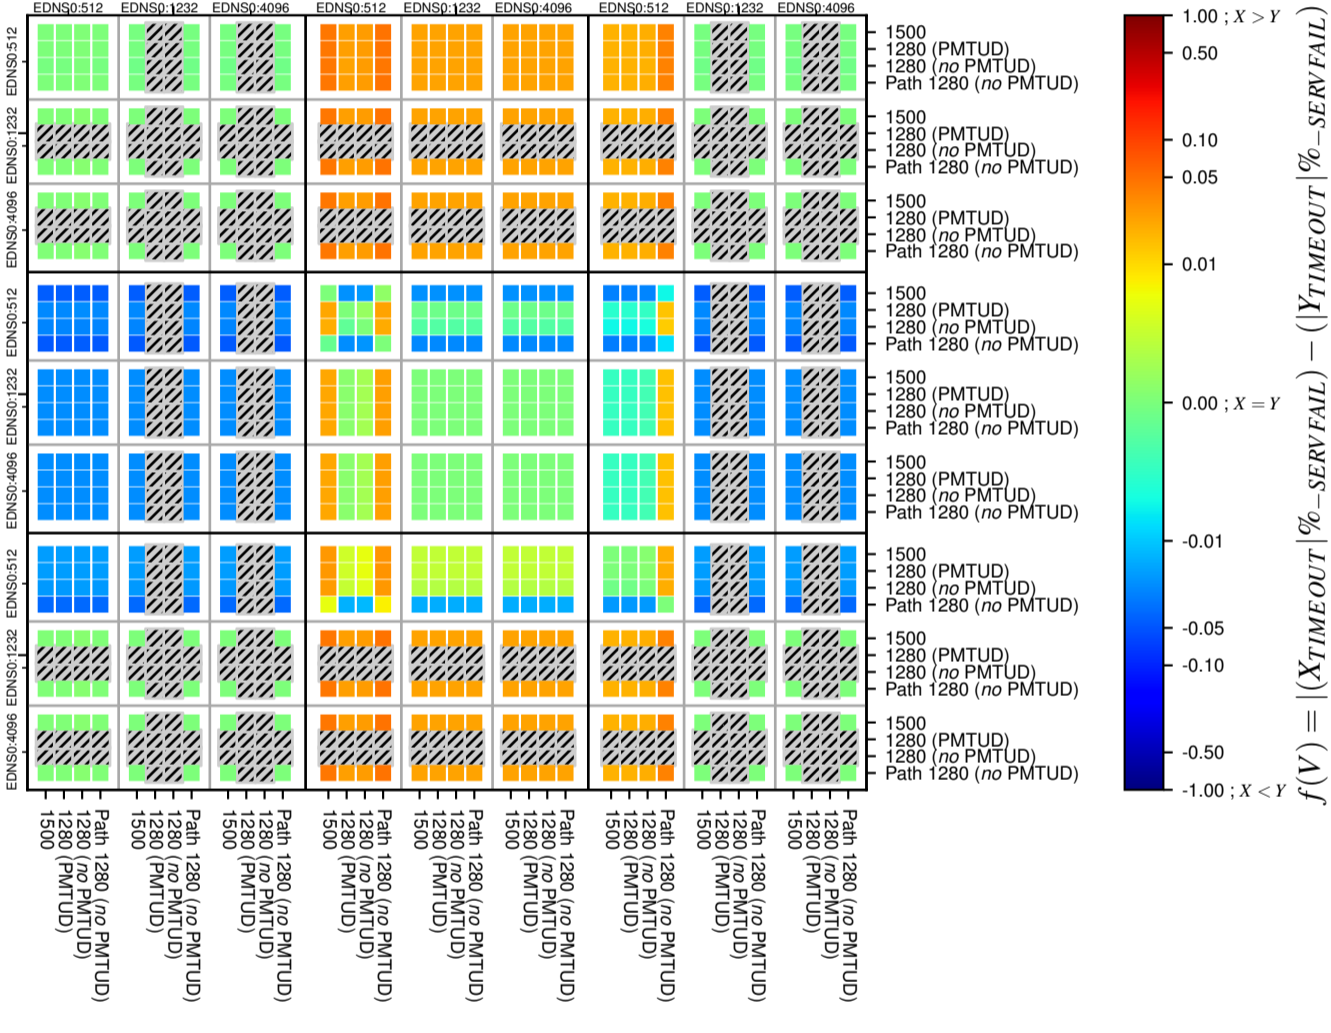

All Zones without DNSSEC for '.br'

All Zones with DNSSEC for '.br'

All Zones for '.br'