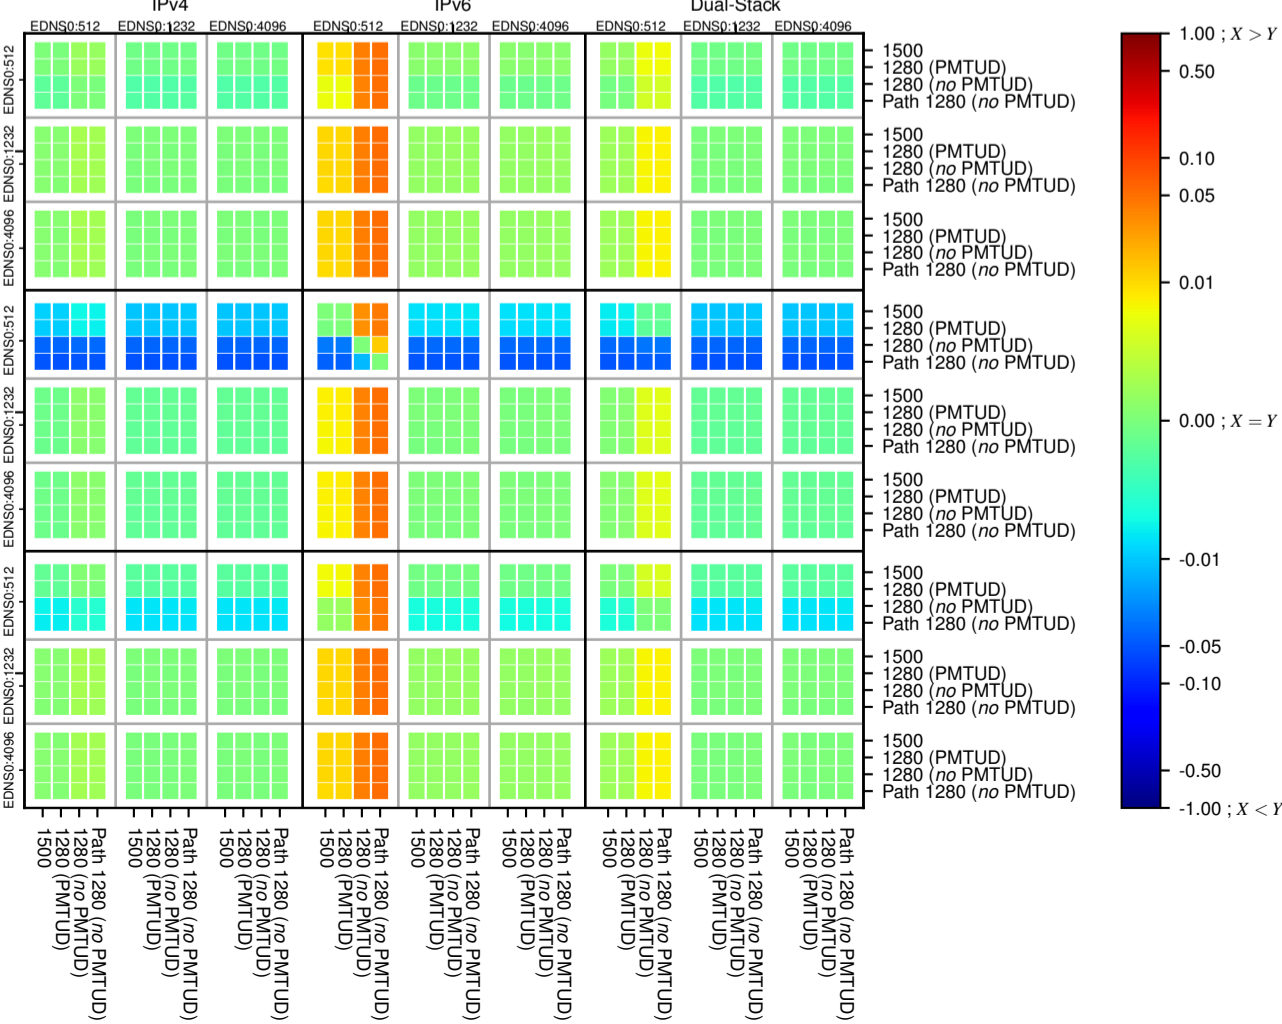

### All Zones without DNSSEC for '.com'

### All Zones for '.com'

$$f(V) = |(X_{TIMEOUT} \% - SERVFAIL) - (Y_{TIMEOUT} \% - SERVFAIL)|$$

$$f(V) = |(X_{TIMEOUT} \% - SERVFAIL) - (Y_{TIMEOUT} \% - SERVFAIL)|$$

$$f(V) = |(X_{TIMEOUT} \% - SERVFAIL) - (Y_{TIMEOUT} \% - SERVFAIL)|$$