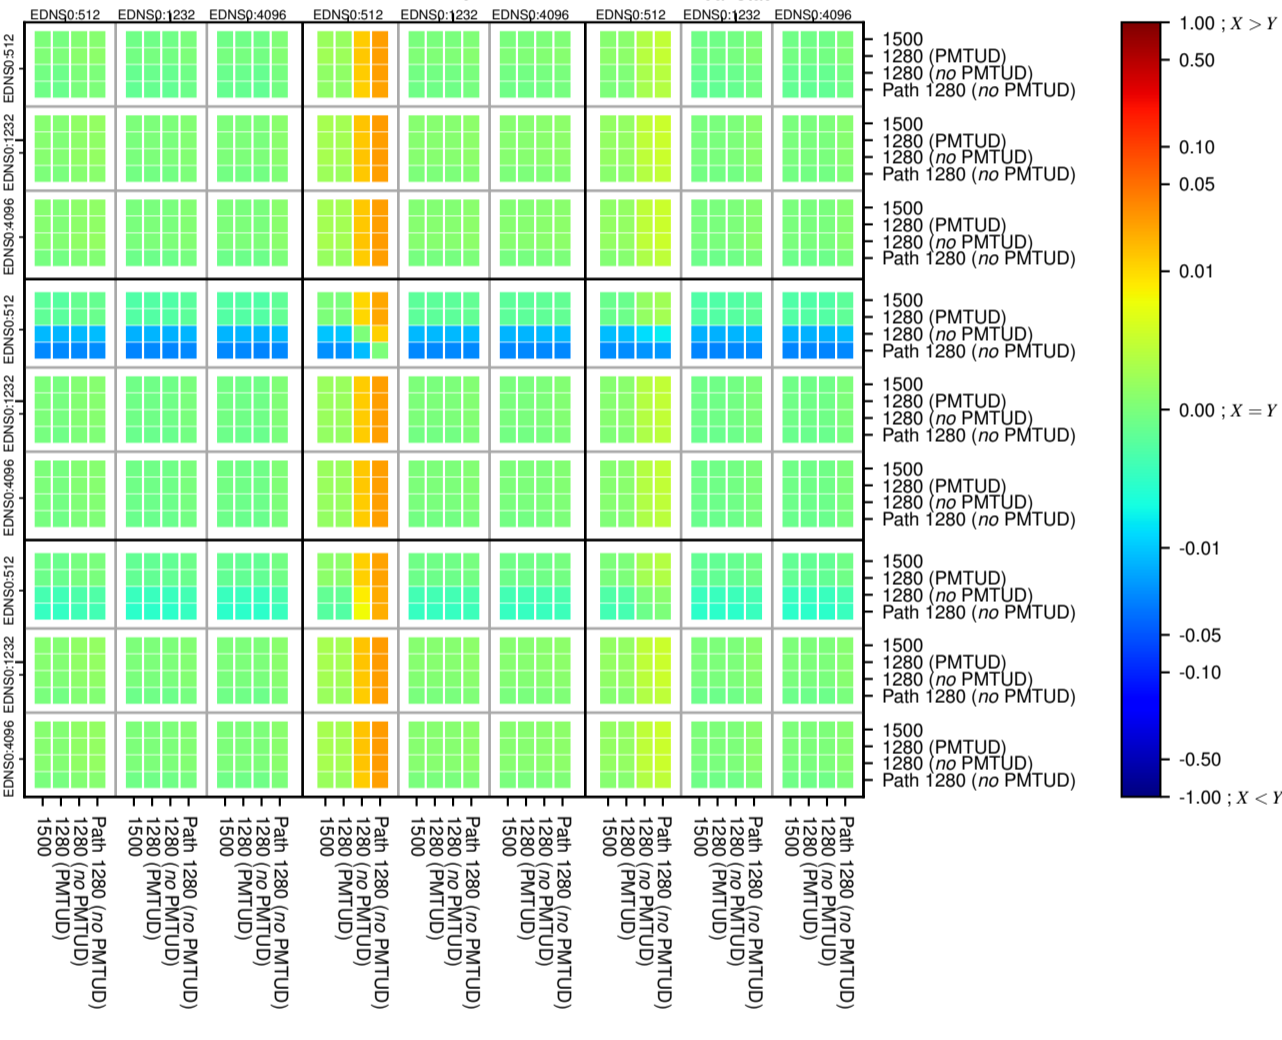

### All Zones without DNSSEC for '.com'

### All Zones for '.com'

$$f(V) = |(X_{TIMEOUT} \% - SERVFAIL) - (Y_{TIMEOUT} \% - SERVFAIL)|$$

$$f(V) = |(X_{TIMEOUT} \% - SERVFAIL) - (Y_{TIMEOUT} \% - SERVFAIL)|$$

$$f(V) = |(X_{TIMEOUT} \% - SERVFAIL) - (Y_{TIMEOUT} \% - SERVFAIL)|$$