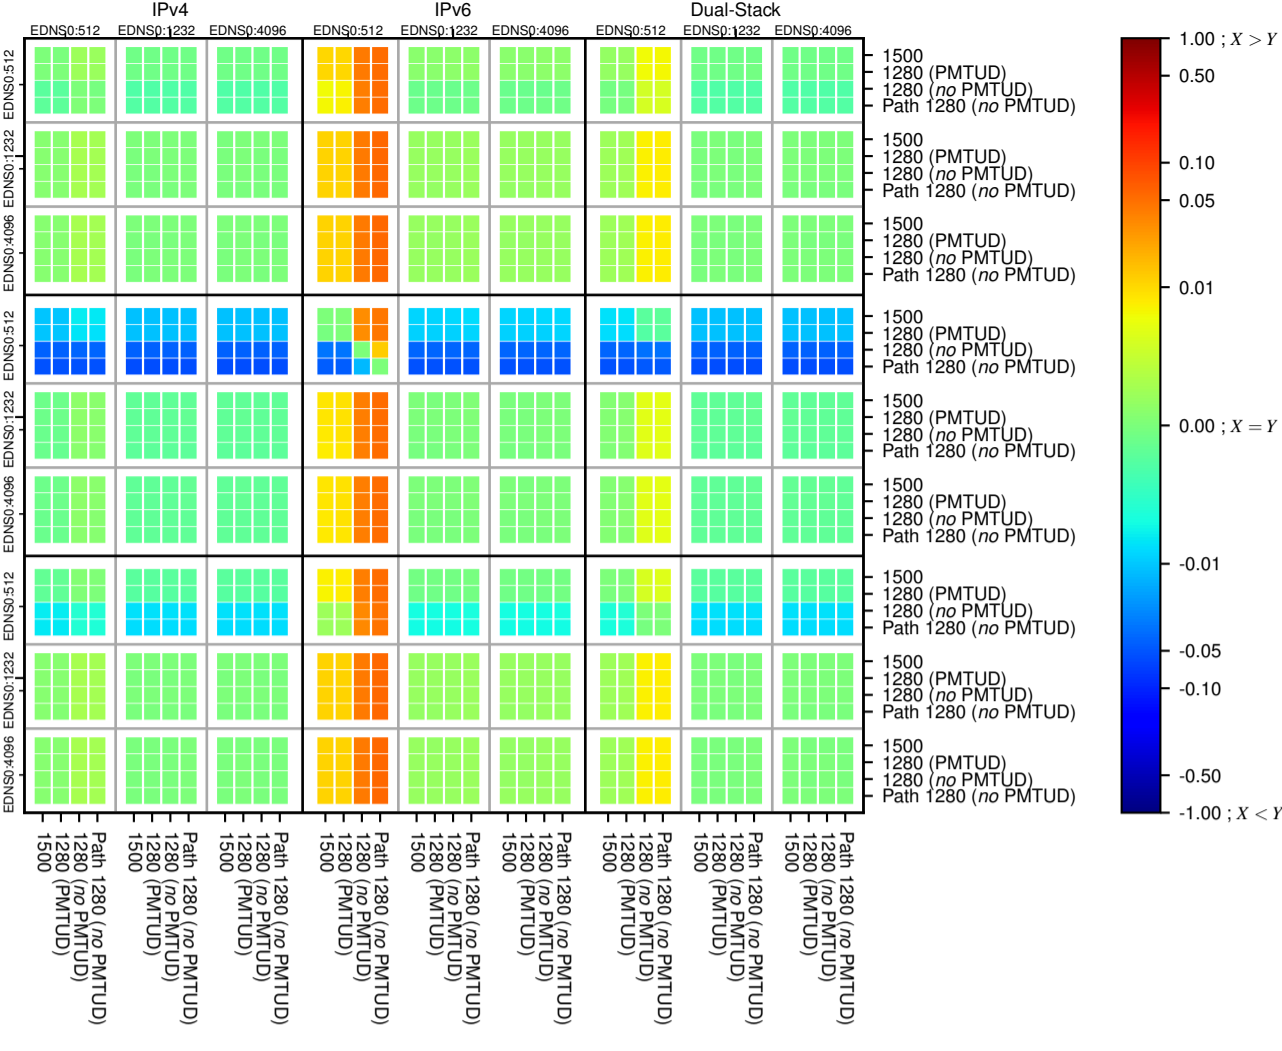

### All Zones without DNSSEC for '.com'

### All Zones for '.com'

$$f(V) = |(X_{TIMEOUT} \% - SERVFAIL) - (Y_{TIMEOUT} \% - SERVFAIL)|$$

$$f(V) = |(X_{TIMEOUT} \% - SERVFAIL) - (Y_{TIMEOUT} \% - SERVFAIL)|$$

$$f(V) = |(X_{TIMEOUT} \% - SERVFAIL) - (Y_{TIMEOUT} \% - SERVFAIL)|$$