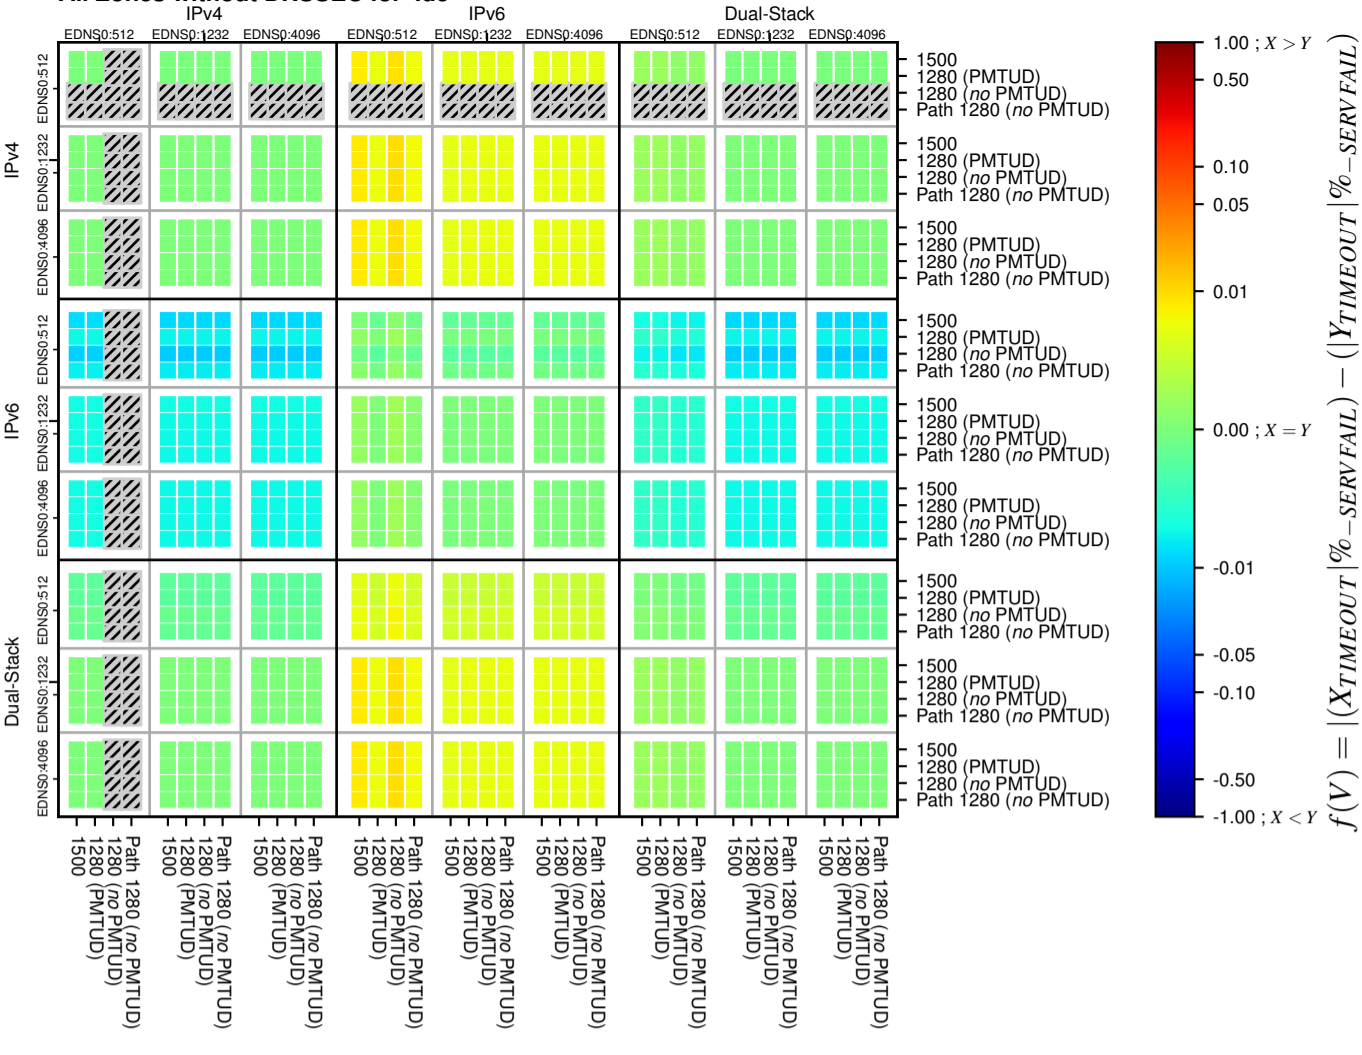

### All Zones without DNSSEC for '.de'