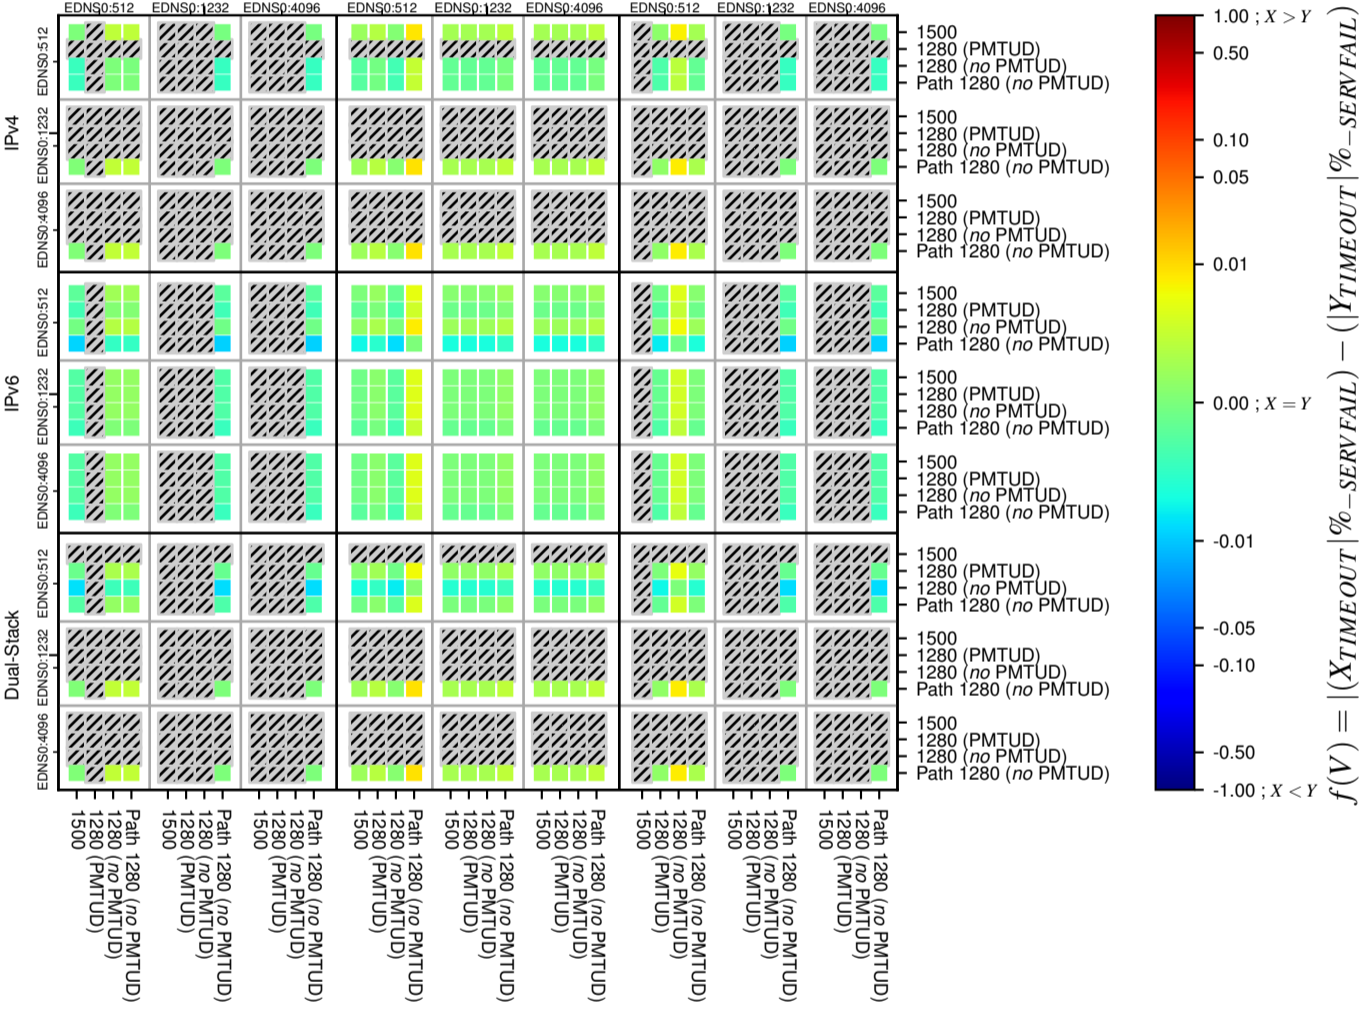

All Zones with DNSSEC for '.de'