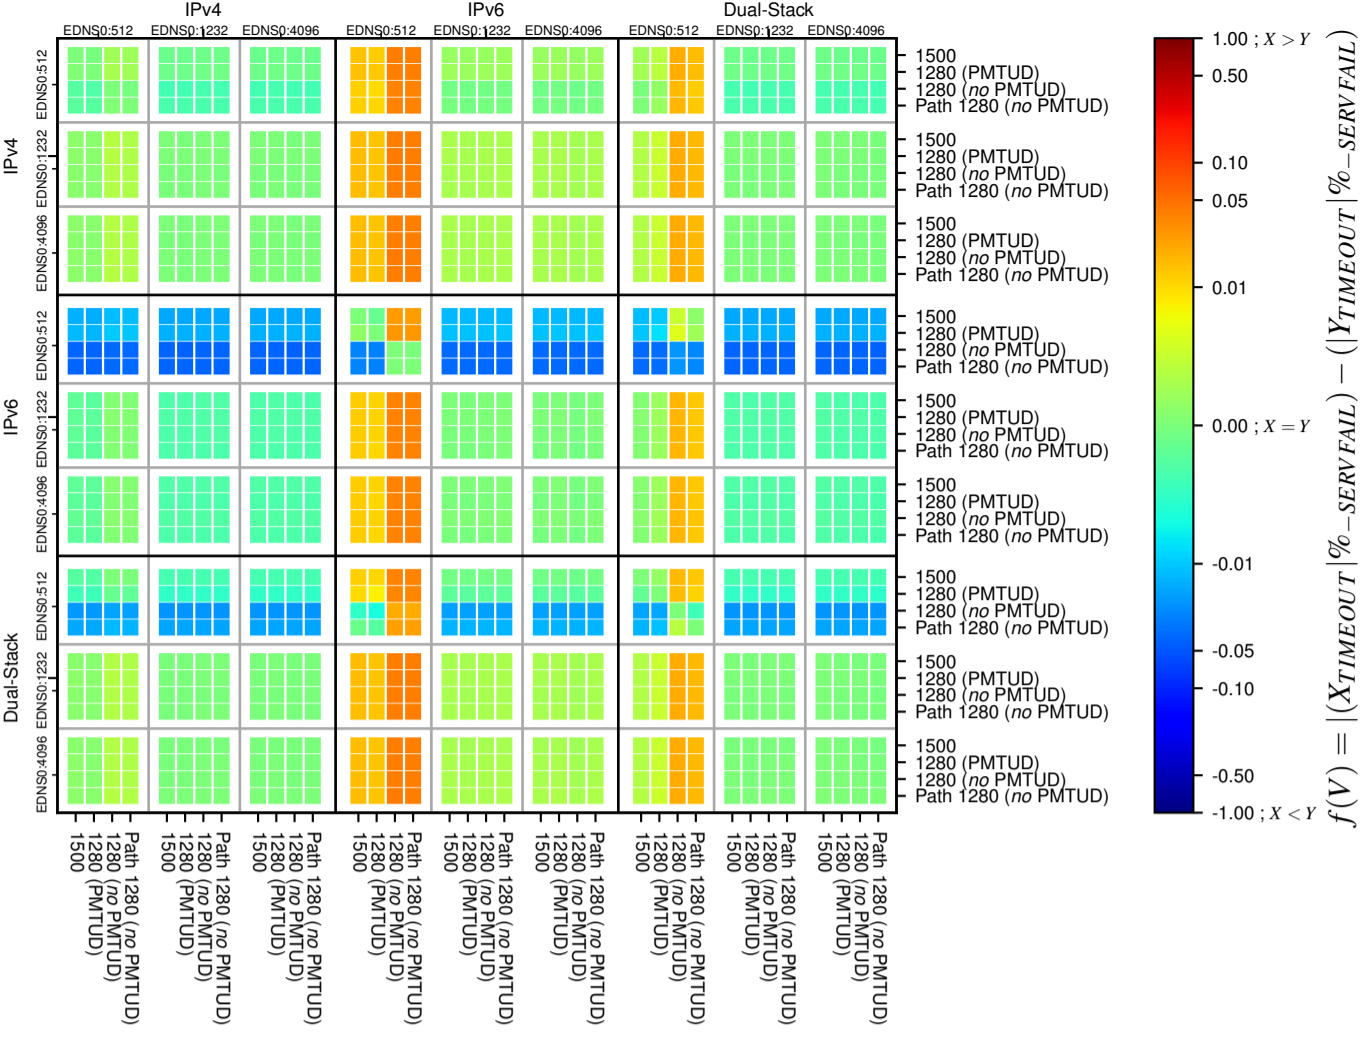

All Zones without DNSSEC for '.net'

All Zones with DNSSEC for '.net'

All Zones for '.net'

$$f(V) = |(X_{TIMEOUT} \% - SERVFAIL) - (Y_{TIMEOUT} \% - SERVFAIL)|$$

$$f(V) = |(X_{TIMEOUT} \% - SERVFAIL) - (Y_{TIMEOUT} \% - SERVFAIL)|$$

$$f(V) = |(X_{TIMEOUT} \% - SERVFAIL) - (Y_{TIMEOUT} \% - SERVFAIL)|$$