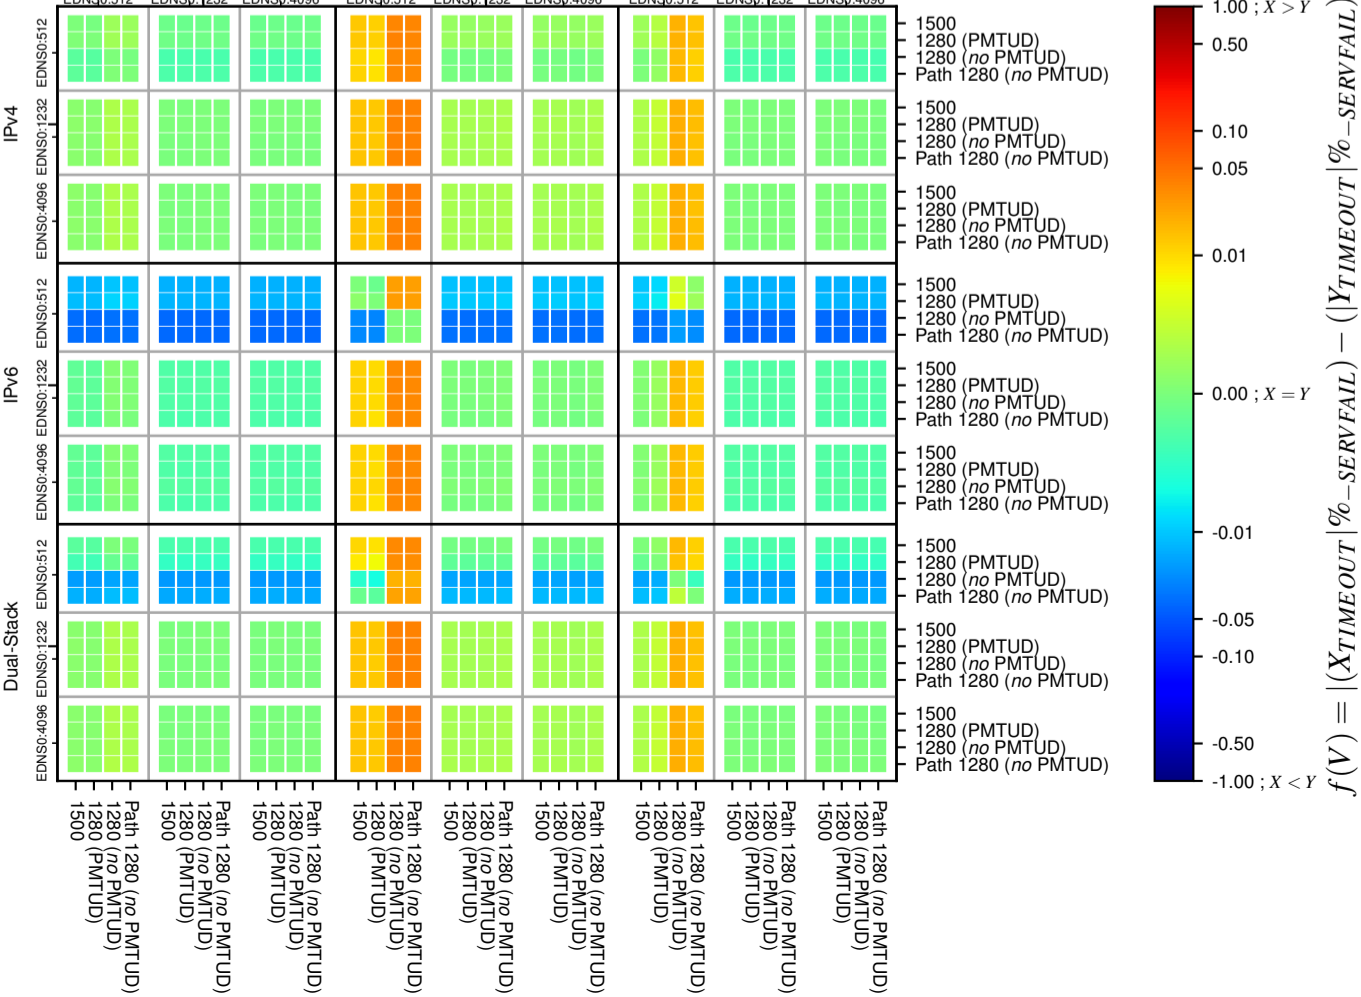

All Zones without DNSSEC for '.net'

All Zones with DNSSEC for '.net'

All Zones for '.net'

$$f(V) = |(X_{TIMEOUT} \% - SERVFAIL) - (Y_{TIMEOUT} \% - SERVFAIL)|$$

$$f(V) = |(X_{TIMEOUT} \% - SERVFAIL) - (Y_{TIMEOUT} \% - SERVFAIL)|$$

$$f(V) = |(X_{TIMEOUT} \% - SERVFAIL) - (Y_{TIMEOUT} \% - SERVFAIL)|$$