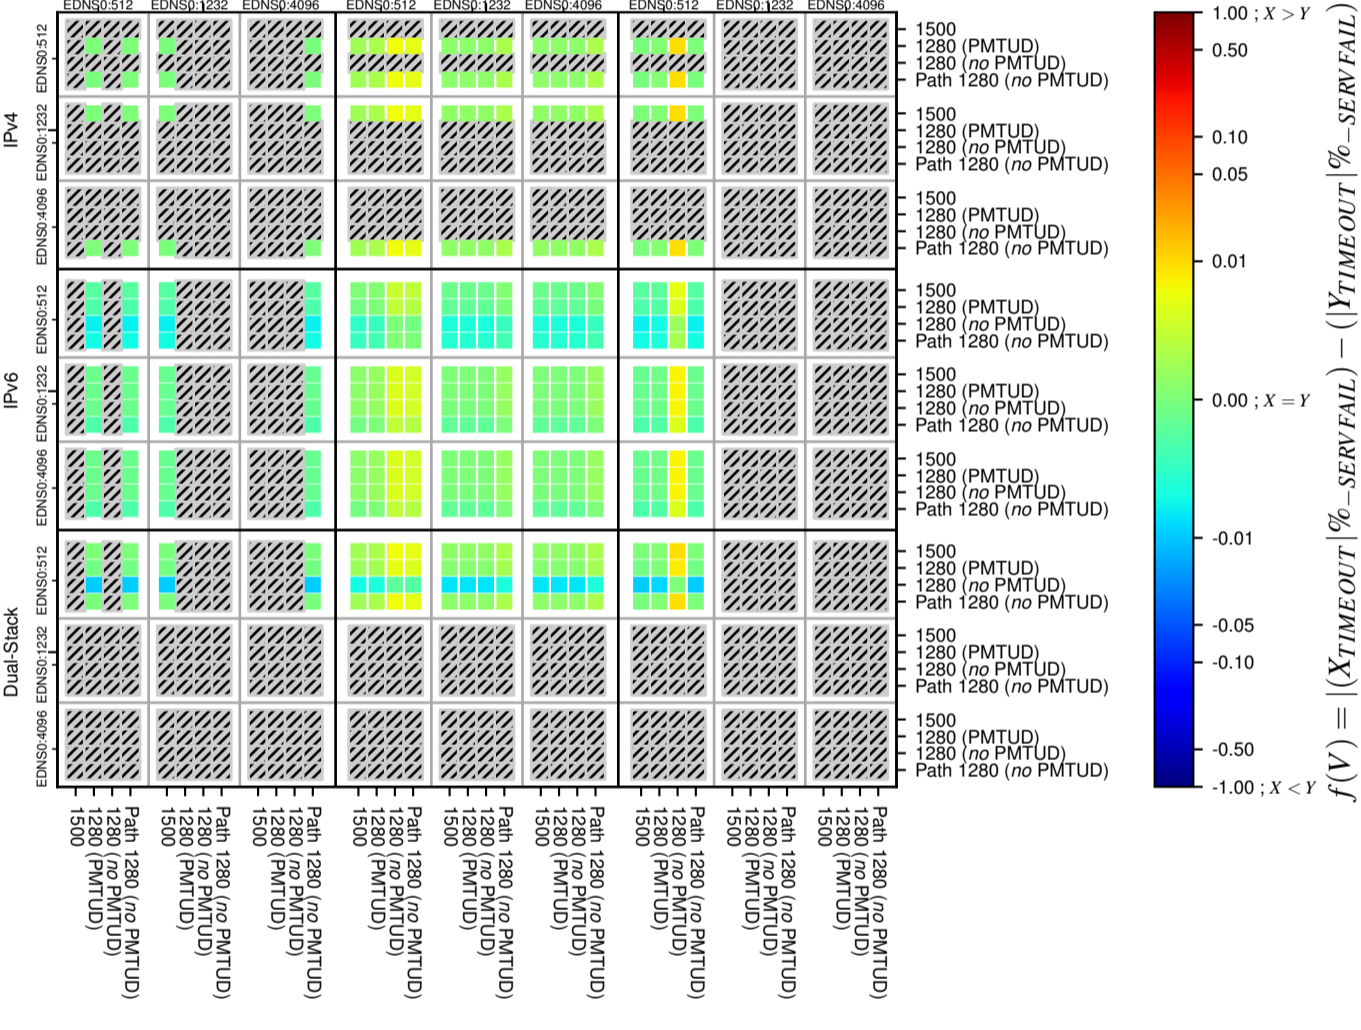

All Zones without DNSSEC for '.net'

All Zones with DNSSEC for '.net'

All Zones for '.net'

$$f(V) = |(X_{TIMEOUT} \% - SERVFAIL) - (Y_{TIMEOUT} \% - SERVFAIL)|$$

$$f(V) = |(X_{TIMEOUT} \% - SERVFAIL) - (Y_{TIMEOUT} \% - SERVFAIL)|$$

$$f(V) = |(X_{TIMEOUT} \% - SERVFAIL) - (Y_{TIMEOUT} \% - SERVFAIL)|$$