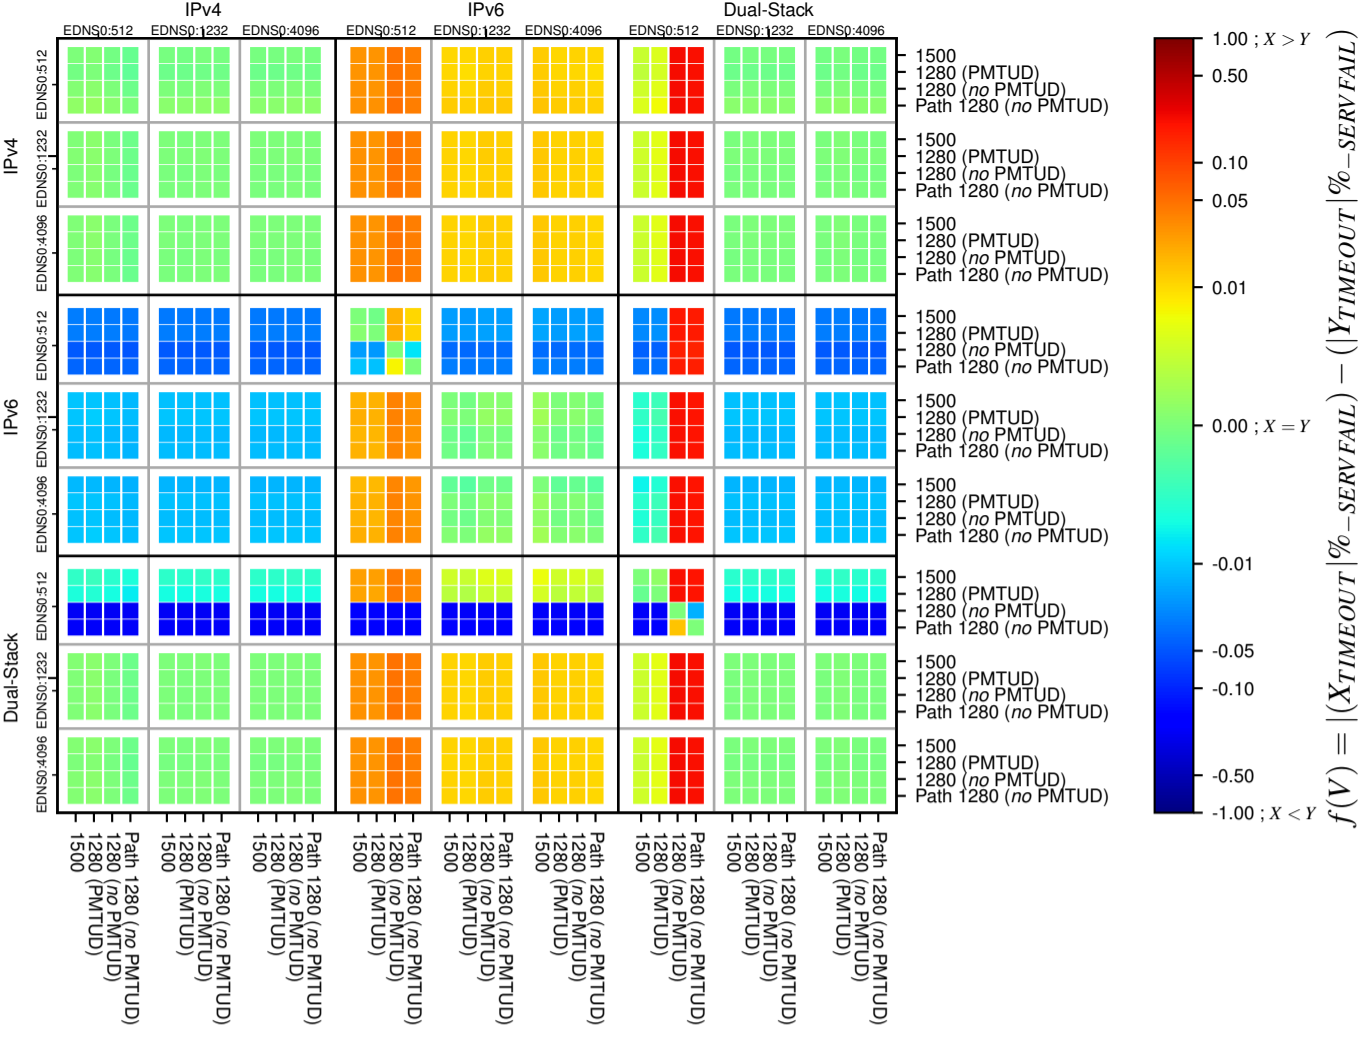

All Zones without DNSSEC for '.ru'

All Zones with DNSSEC for '.ru'

All Zones for '.ru'

$$f(V) = |(X_{TIMEOUT} \% - SERVFAIL) - (Y_{TIMEOUT} \% - SERVFAIL)|$$

$$f(V) = |(X_{TIMEOUT} \% - SERVFAIL) - (Y_{TIMEOUT} \% - SERVFAIL)|$$

$$f(V) = |(X_{TIMEOUT} \% - SERVFAIL) - (Y_{TIMEOUT} \% - SERVFAIL)|$$