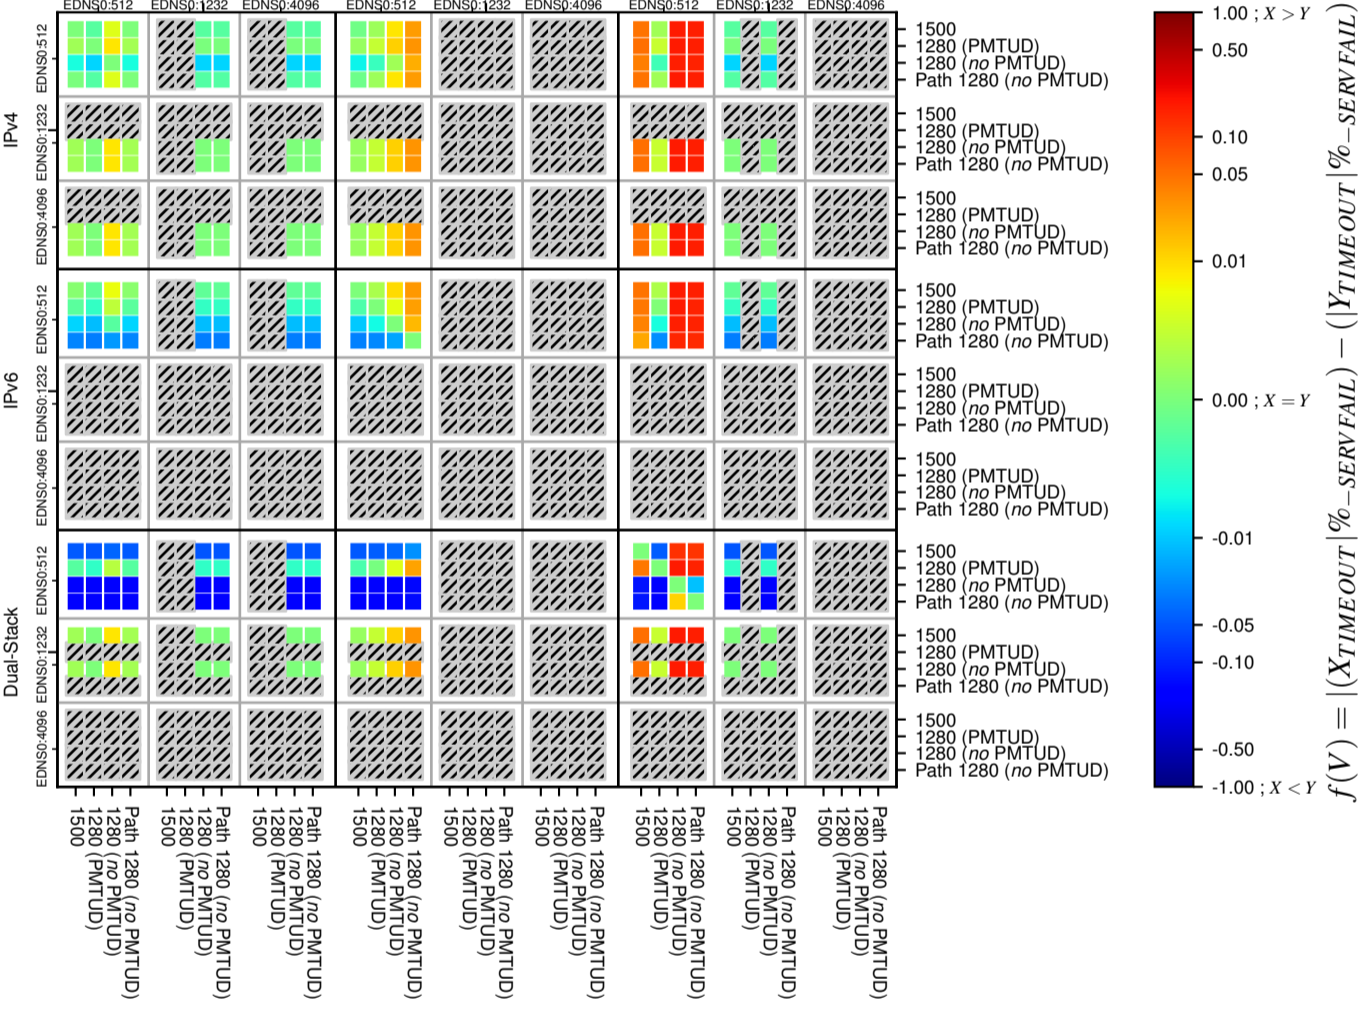

All Zones without DNSSEC for '.ru'

All Zones with DNSSEC for '.ru'

All Zones for '.ru'

$$f(V) = |(X_{TIMEOUT} \% - SERVFAIL) - (Y_{TIMEOUT} \% - SERVFAIL)|$$

$$f(V) = |(X_{TIMEOUT} \% - SERVFAIL) - (Y_{TIMEOUT} \% - SERVFAIL)|$$

$$f(V) = |(X_{TIMEOUT} \% - SERVFAIL) - (Y_{TIMEOUT} \% - SERVFAIL)|$$