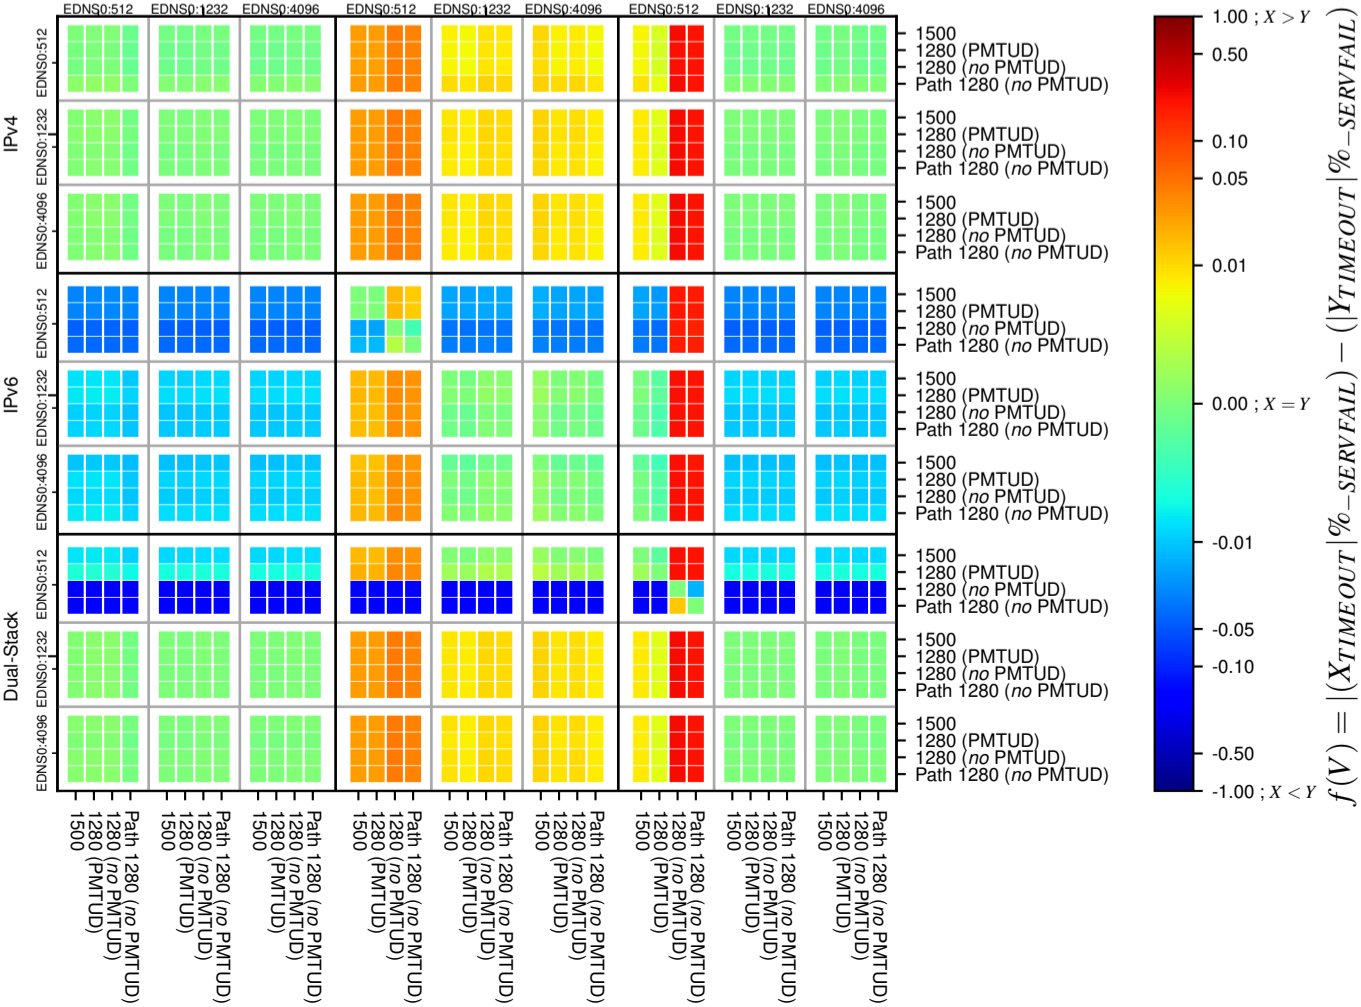

All Zones without DNSSEC for '.ru'

All Zones with DNSSEC for '.ru'

All Zones for '.ru'

$$f(V) = |(X_{TIMEOUT} \% - SERVFAIL) - (Y_{TIMEOUT} \% - SERVFAIL)|$$

$$f(V) = |(X_{TIMEOUT} \% - SERVFAIL) - (Y_{TIMEOUT} \% - SERVFAIL)|$$

$$f(V) = |(X_{TIMEOUT} \% - SERVFAIL) - (Y_{TIMEOUT} \% - SERVFAIL)|$$