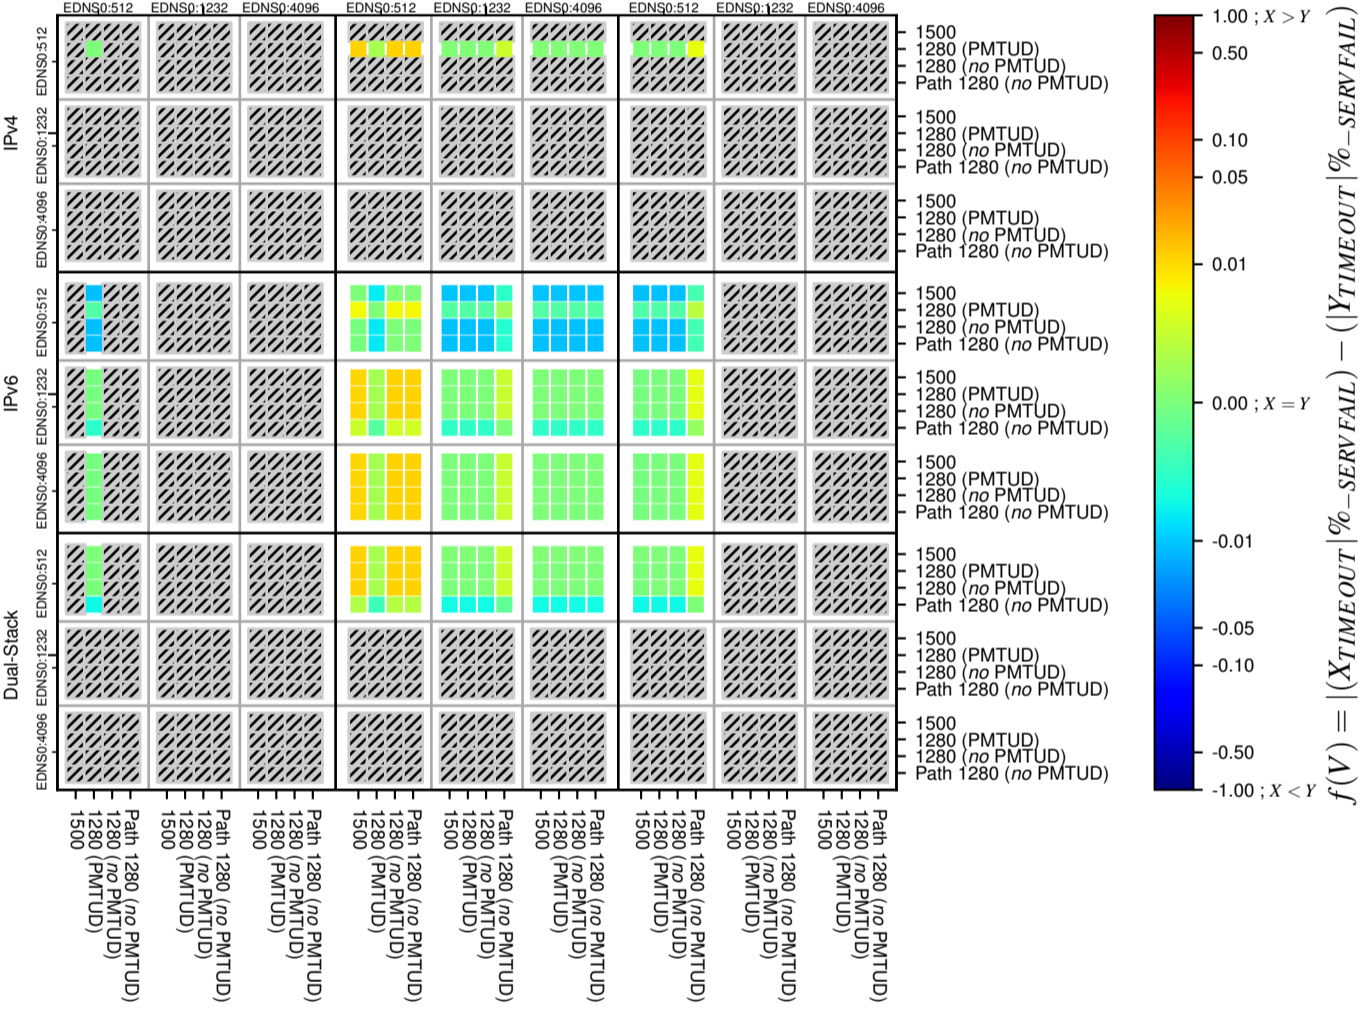

All Zones without DNSSEC for '.se'

All Zones with DNSSEC for '.se'

All Zones for '.se'