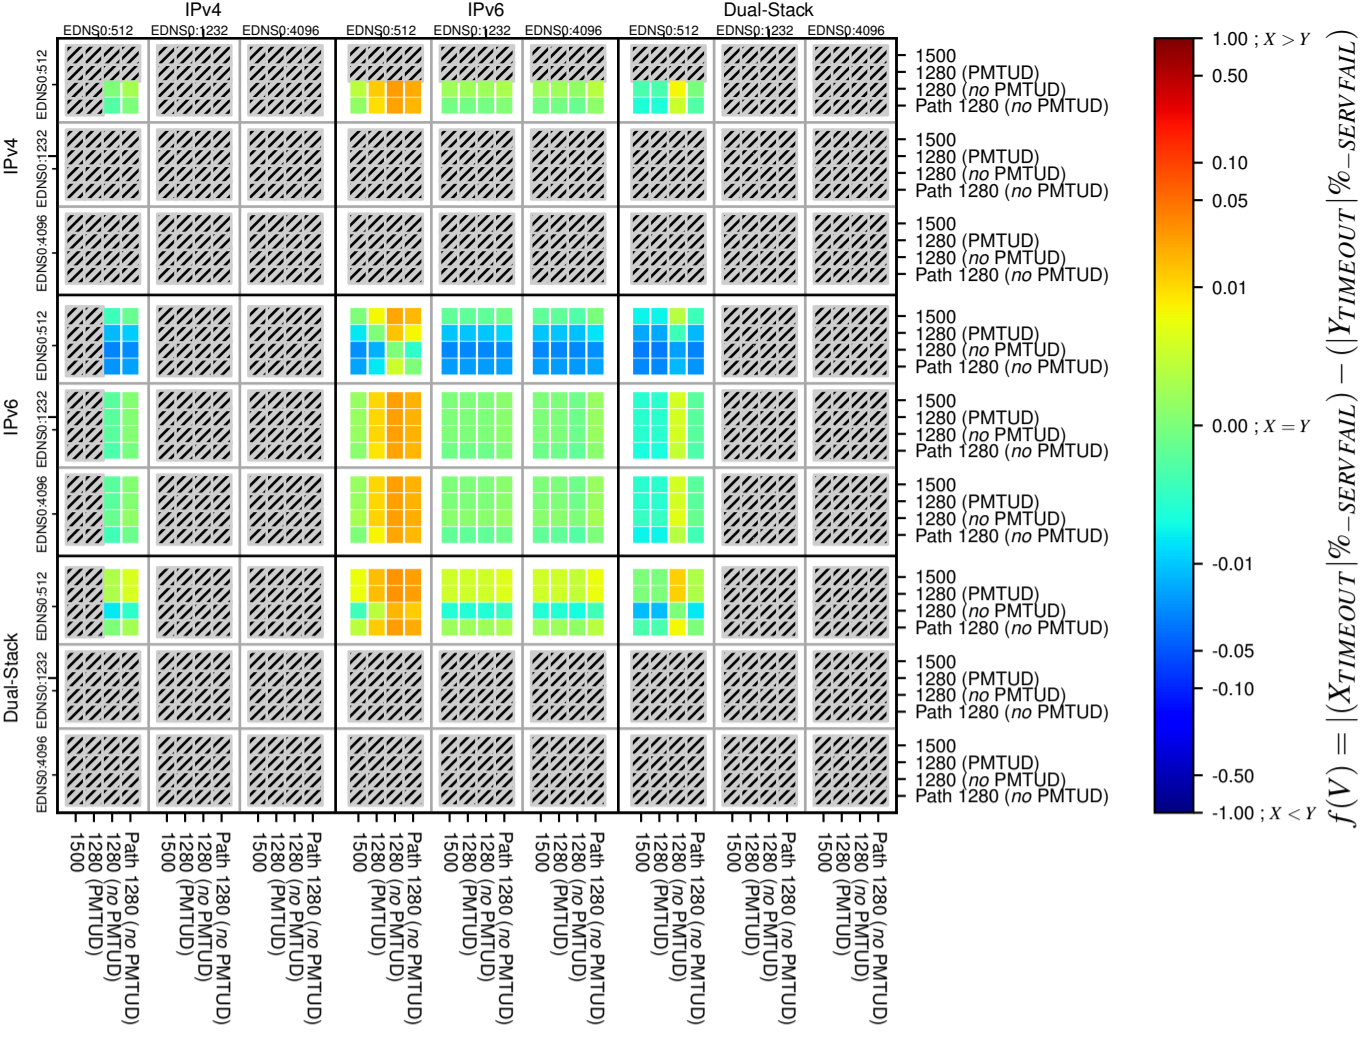

All Zones without DNSSEC for '.se'

All Zones with DNSSEC for '.se'

All Zones for '.se'