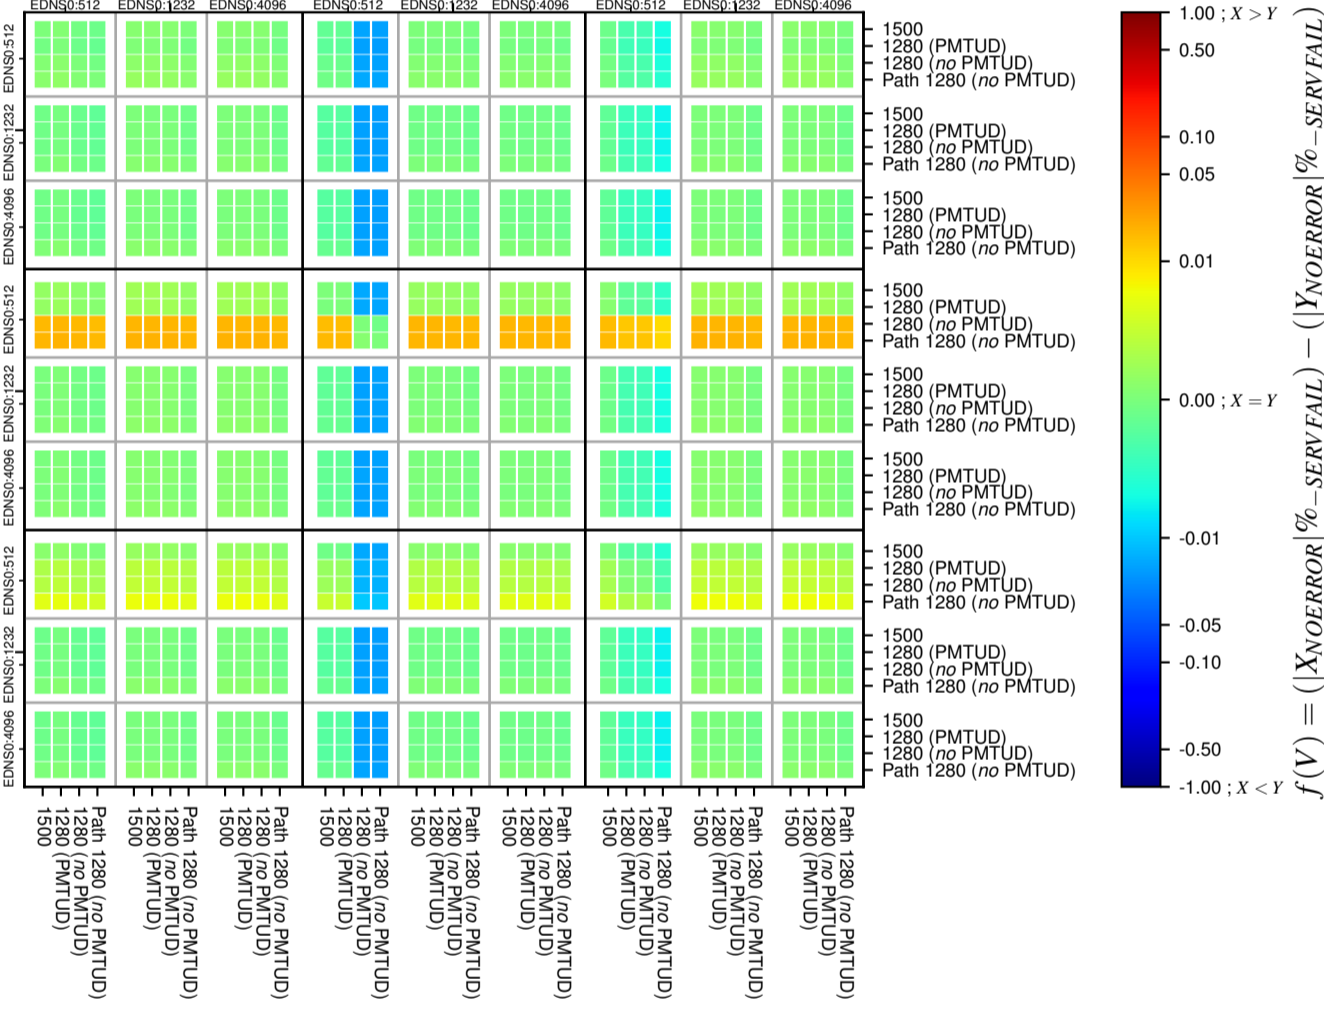

All Zones without DNSSEC for '.com'

All Zones with DNSSEC for '.com'

All Zones for '.com'

$$f(V) = (|X_{NOERROR}| \% - SERVFAIL) - (|Y_{NOERROR}| \% - SERVFAIL)$$

$$f(V) = (|X_{NOERROR}| \% - SERVFAIL) - (|Y_{NOERROR}| \% - SERVFAIL)$$

$$f(V) = (|X_{NOERROR}| \% - SERVFAIL) - (|Y_{NOERROR}| \% - SERVFAIL)$$