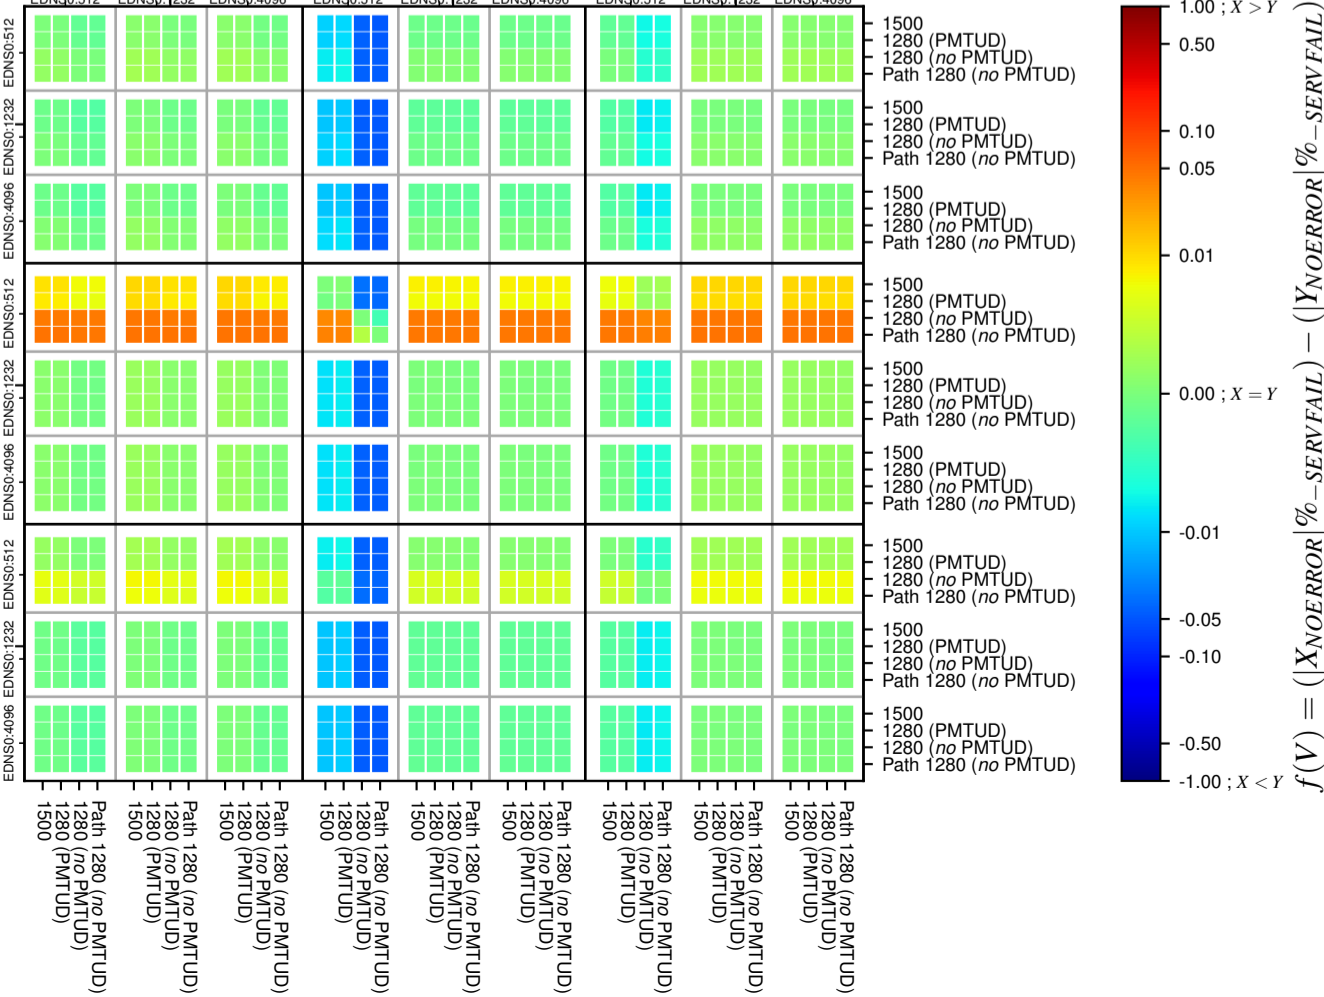

All Zones without DNSSEC for '.com'

All Zones with DNSSEC for '.com'

All Zones for '.com'

$$f(V) = (|X_{NOERROR}| \% - SERVFAIL) - (|Y_{NOERROR}| \% - SERVFAIL)$$

$$f(V) = (|X_{NOERROR}| \% - SERVFAIL) - (|Y_{NOERROR}| \% - SERVFAIL)$$

$$f(V) = (|X_{NOERROR}| \% - SERVFAIL) - (|Y_{NOERROR}| \% - SERVFAIL)$$