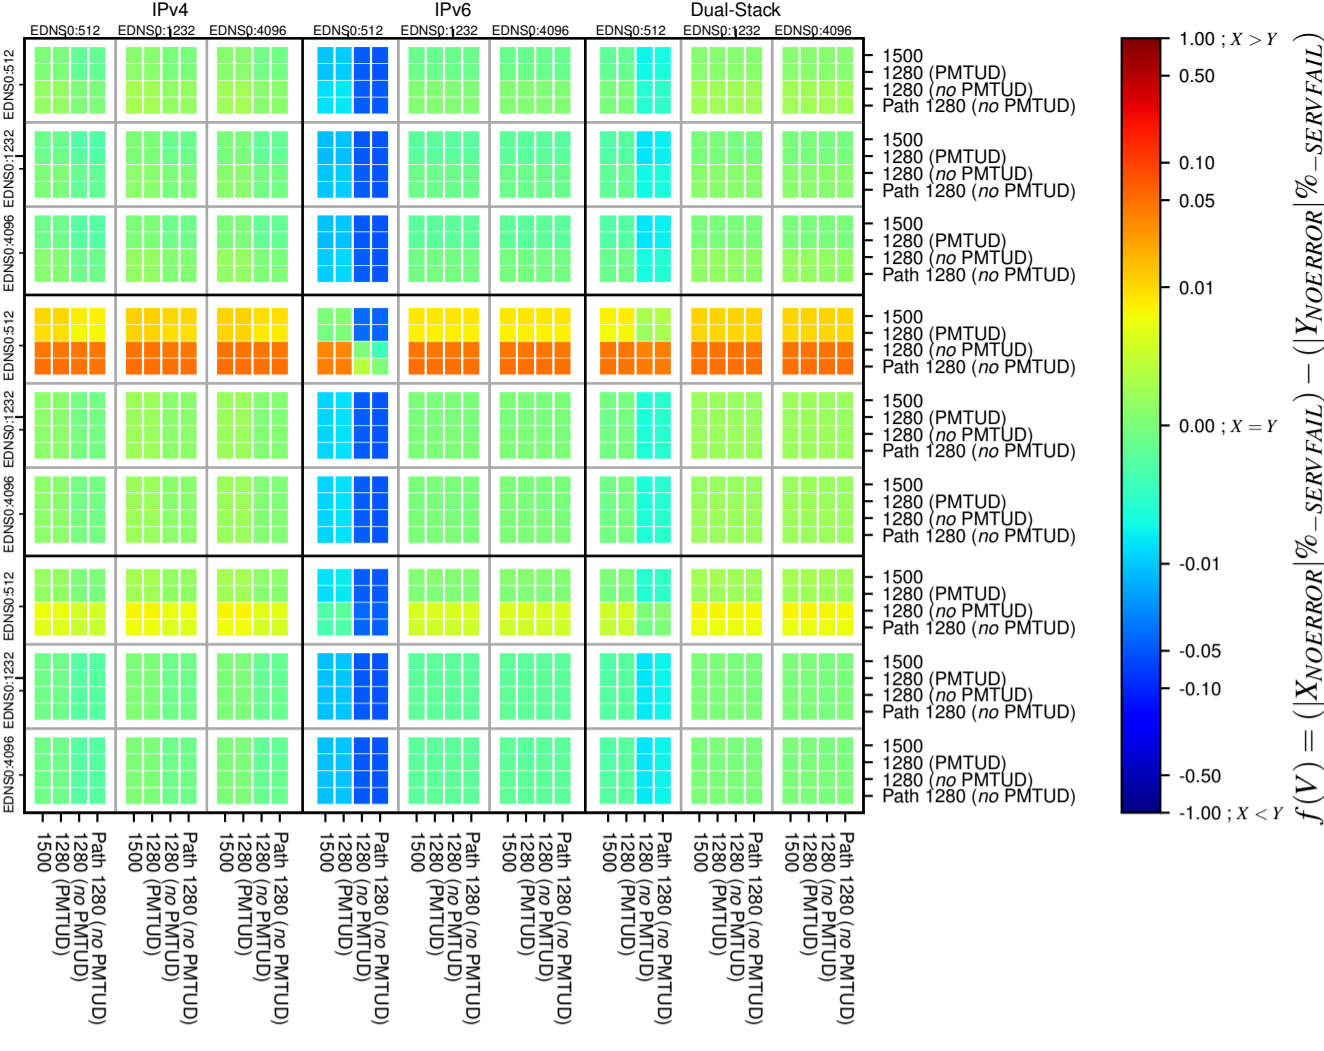

All Zones without DNSSEC for '.com'

All Zones with DNSSEC for '.com'

All Zones for '.com'

$$f(V) = (|X_{NOERROR}| \% - SERVFAIL) - (|Y_{NOERROR}| \% - SERVFAIL)$$

$$f(V) = (|X_{NOERROR}| \% - SERVFAIL) - (|Y_{NOERROR}| \% - SERVFAIL)$$

$$f(V) = (|X_{NOERROR}| \% - SERVFAIL) - (|Y_{NOERROR}| \% - SERVFAIL)$$