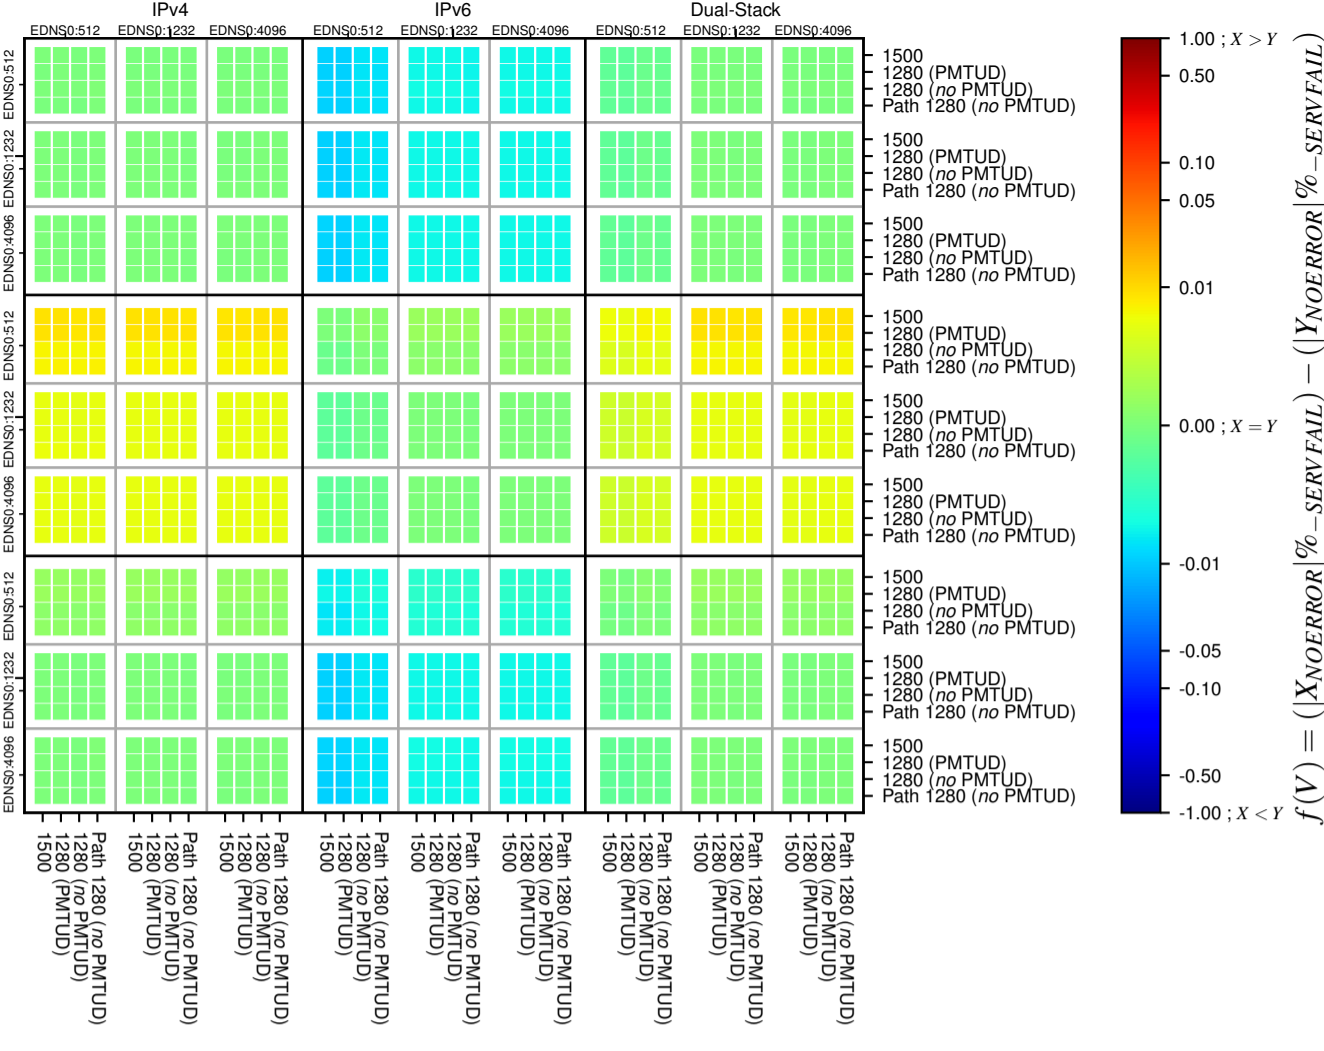

### All Zones without DNSSEC for '.de'