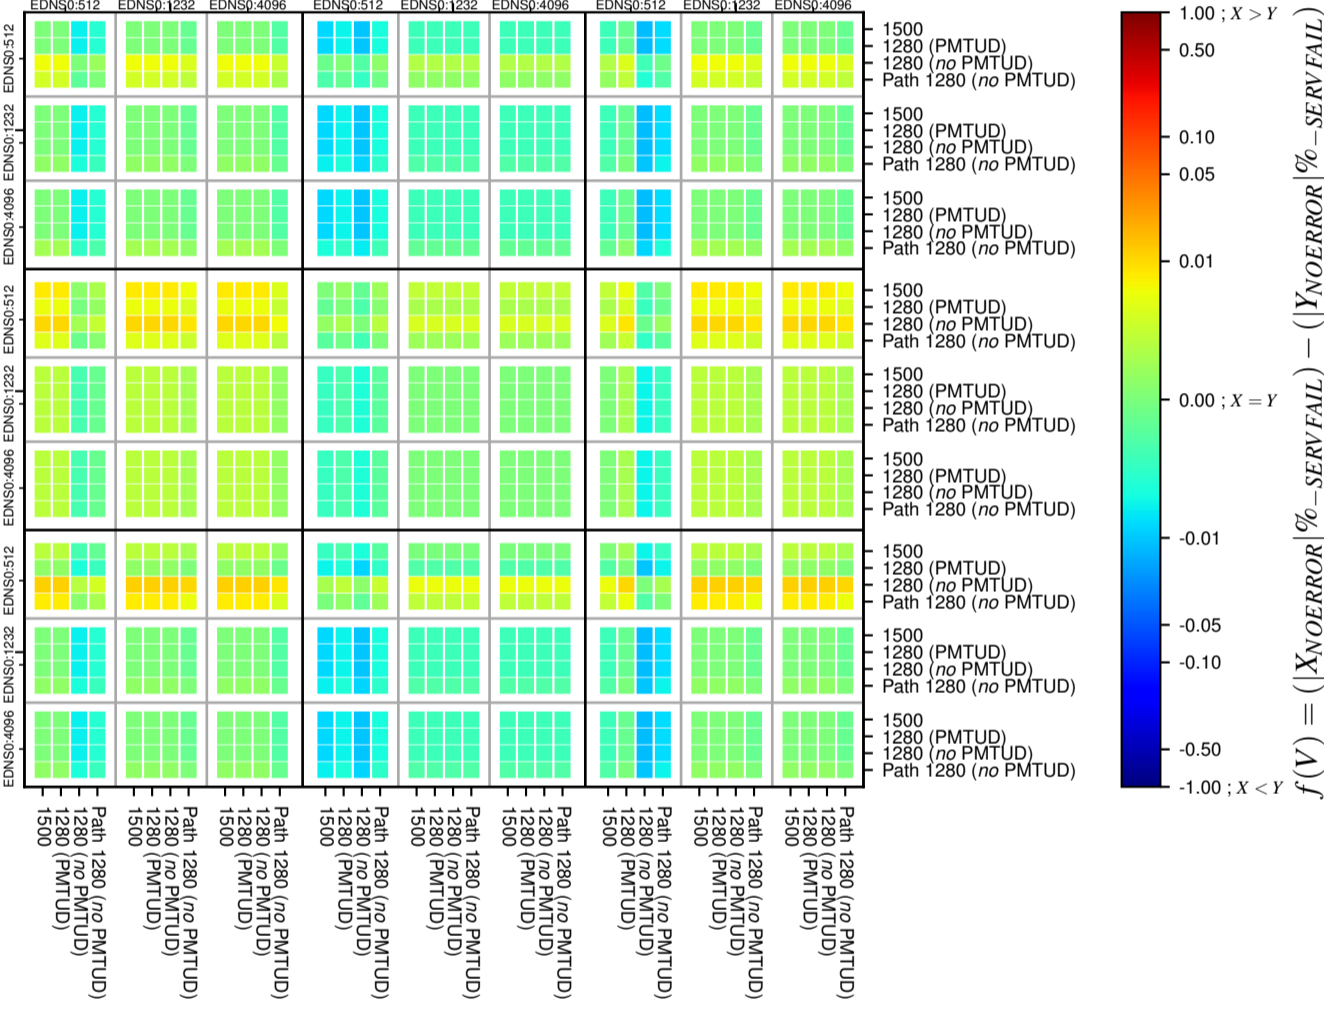

All Zones with DNSSEC for '.de'