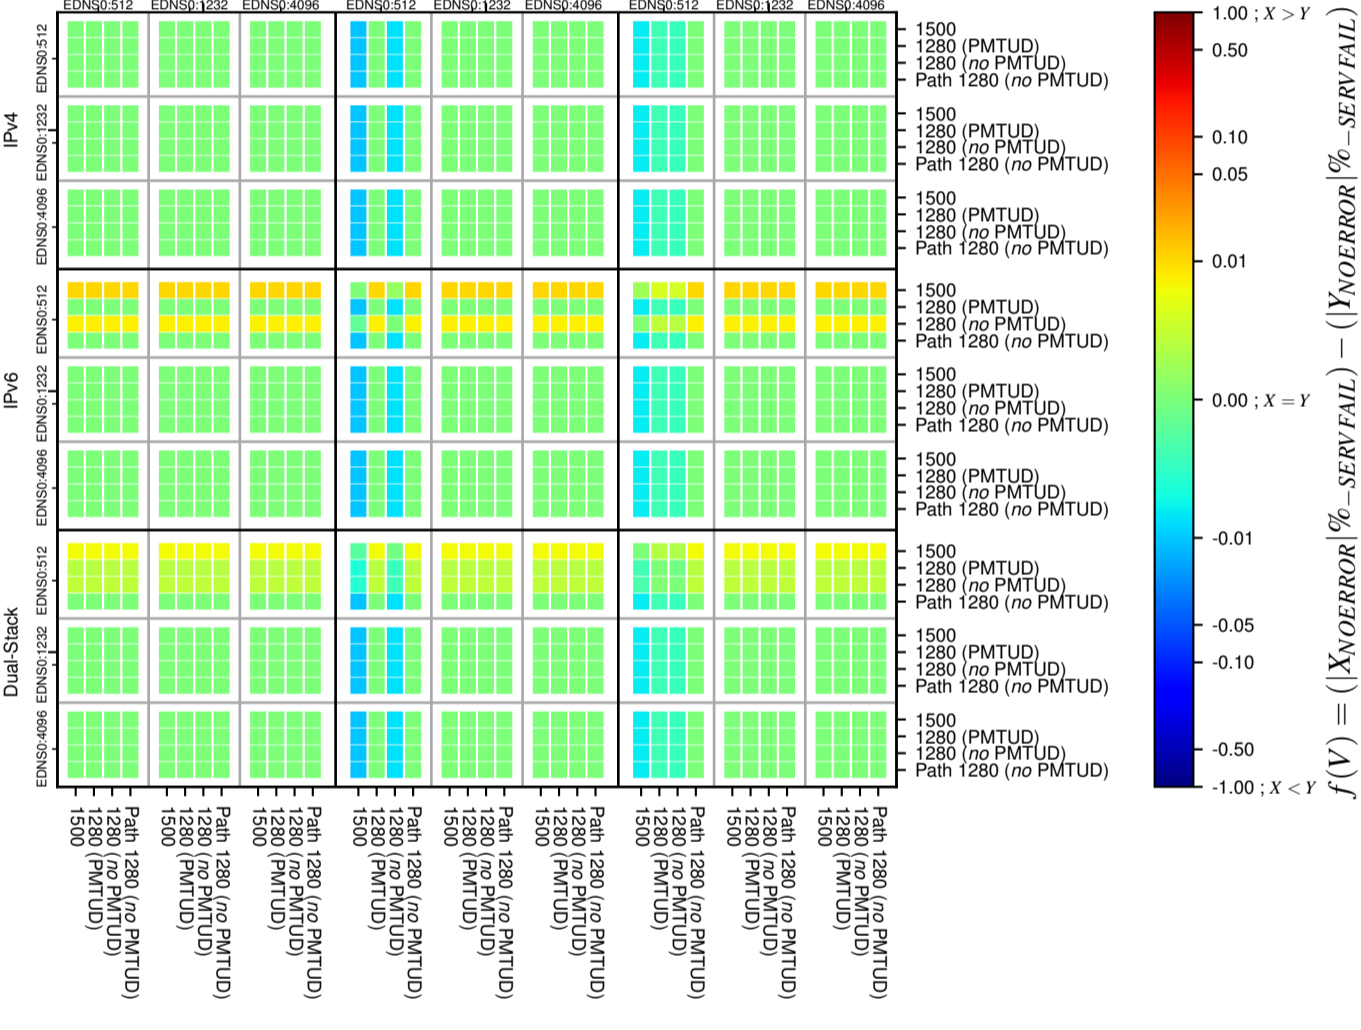

### All Zones without DNSSEC for '.it'

### All Zones for '.it'

$$f(V) = (|X_{NOERROR}| \% - SERVFAIL) - (|Y_{NOERROR}| \% - SERVFAIL)$$

$$f(V) = (|X_{NOERROR}| \% - SERVFAIL) - (|Y_{NOERROR}| \% - SERVFAIL)$$

$$f(V) = (|X_{NOERROR}| \% - SERVFAIL) - (|Y_{NOERROR}| \% - SERVFAIL)$$