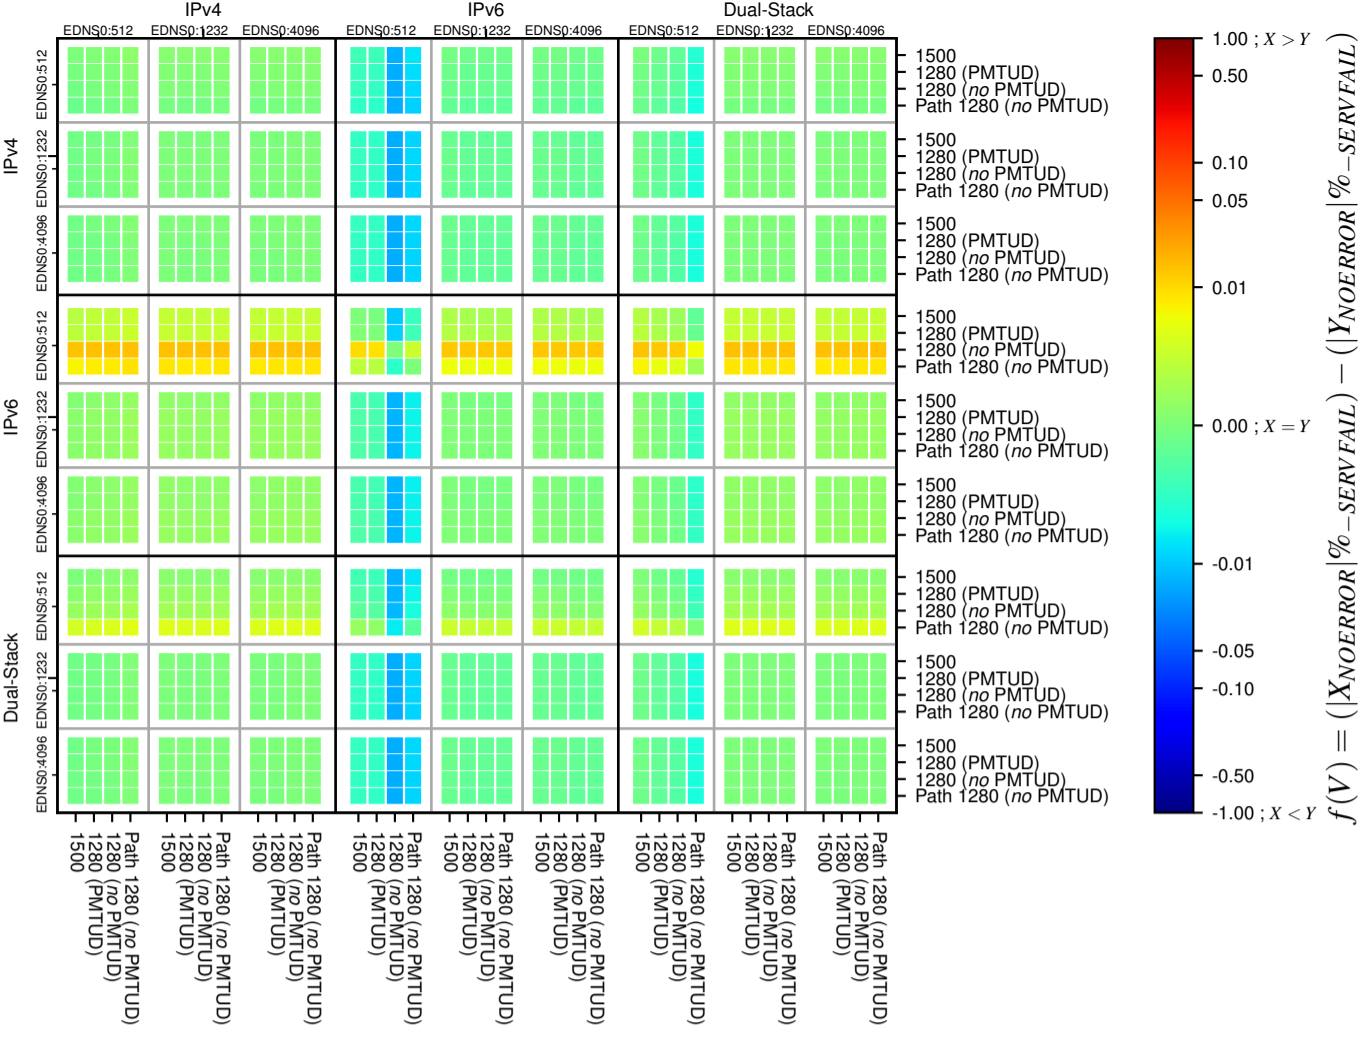

### All Zones without DNSSEC for '.it'

### All Zones for '.it'

$$f(V) = (|X_{NOERROR}| \% - SERVFAIL) - (|Y_{NOERROR}| \% - SERVFAIL)$$

$$f(V) = (|X_{NOERROR}| \% - SERVFAIL) - (|Y_{NOERROR}| \% - SERVFAIL)$$

$$f(V) = (|X_{NOERROR}| \% - SERVFAIL) - (|Y_{NOERROR}| \% - SERVFAIL)$$