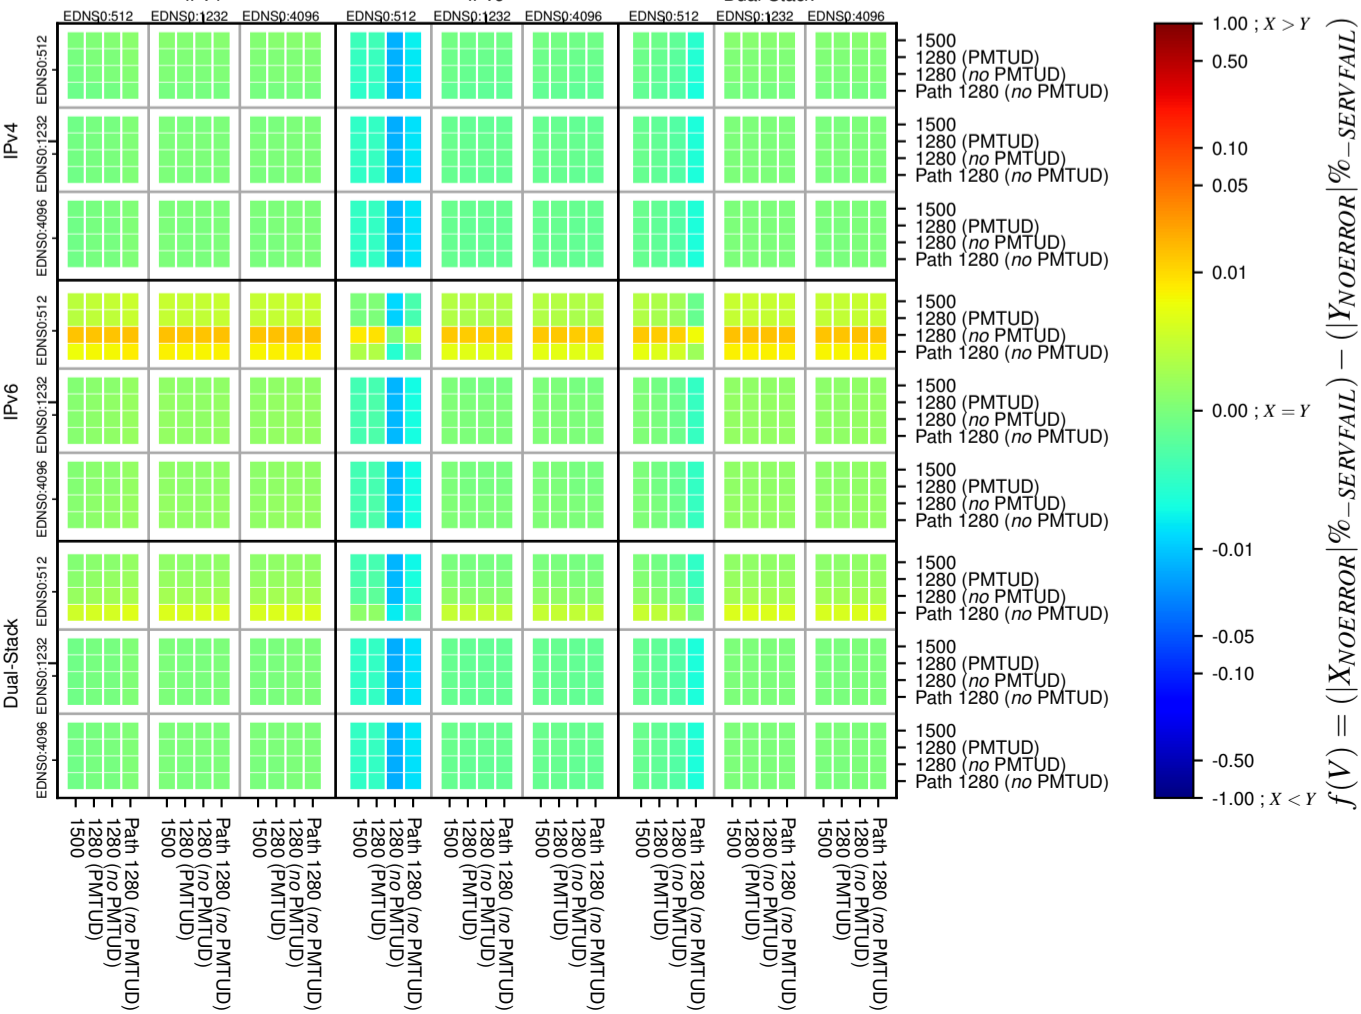

### All Zones without DNSSEC for '.it'

### All Zones for '.it'

$$f(V) = (|X_{NOERROR}| \% - SERVFAIL) - (|Y_{NOERROR}| \% - SERVFAIL)$$

$$f(V) = (|X_{NOERROR}| \% - SERVFAIL) - (|Y_{NOERROR}| \% - SERVFAIL)$$

$$f(V) = (|X_{NOERROR}| \% - SERVFAIL) - (|Y_{NOERROR}| \% - SERVFAIL)$$