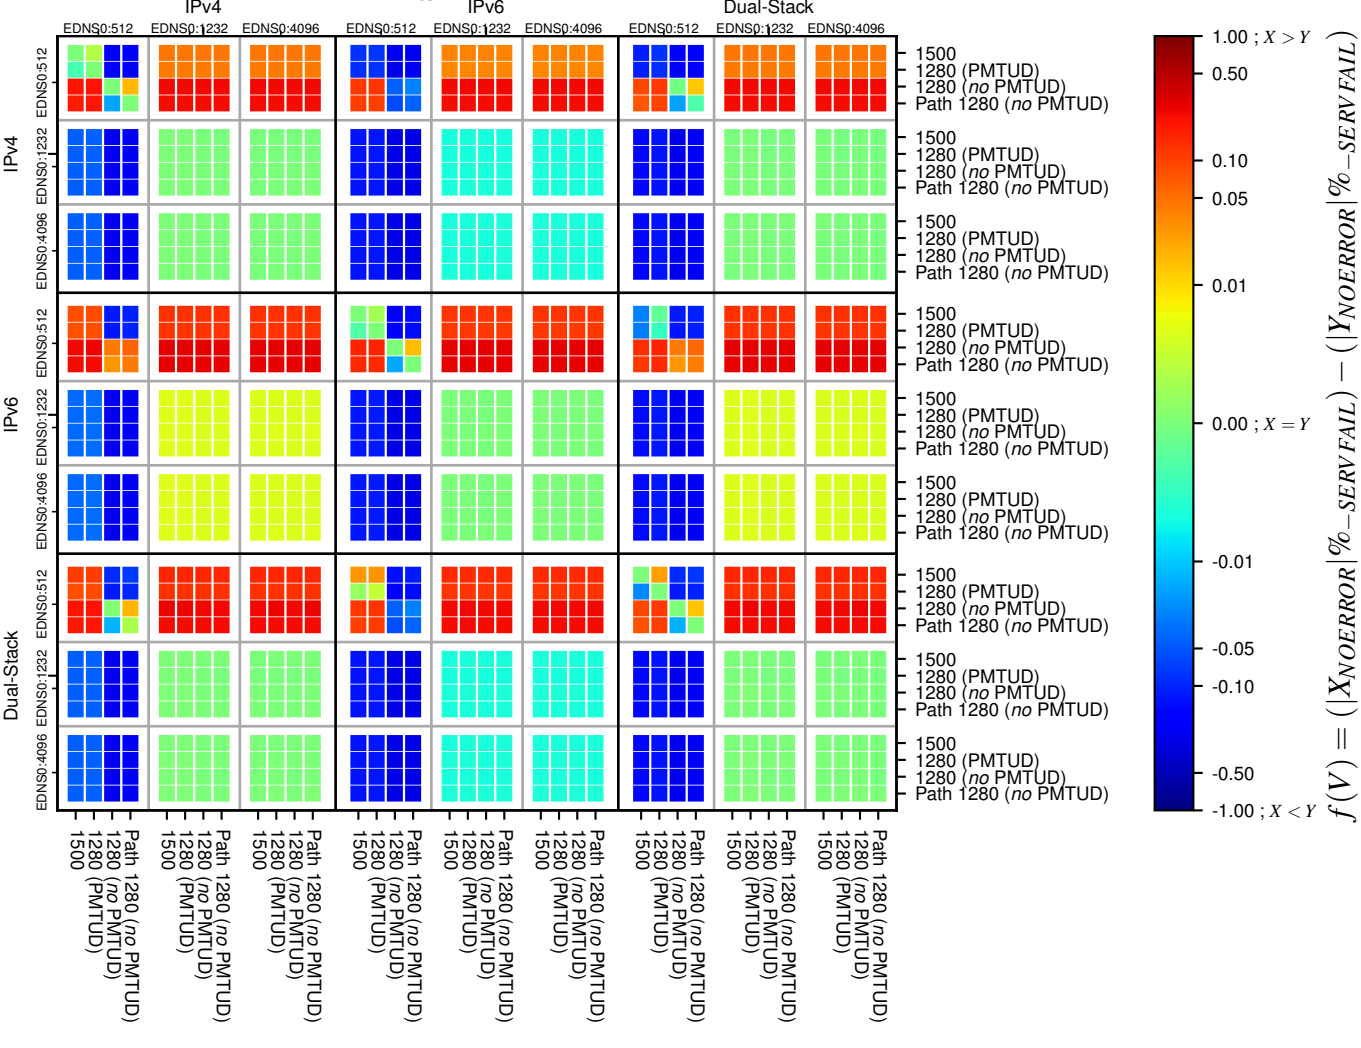

### All Zones without DNSSEC for '.jp'

### All Zones with DNSSEC for '.jp'