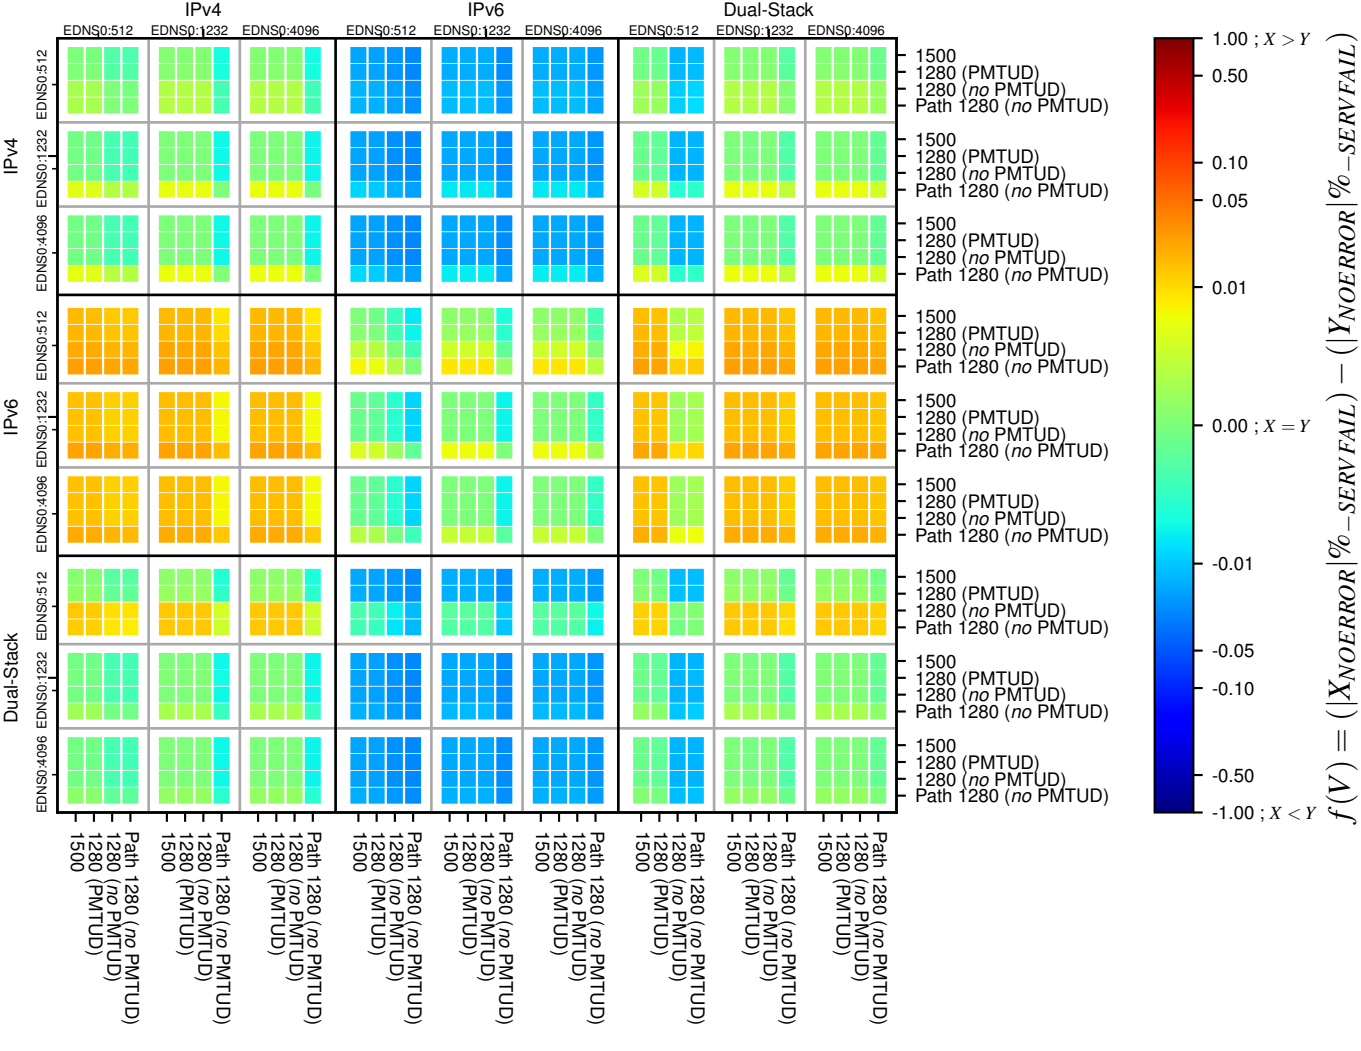

### All Zones without DNSSEC for '.nl'