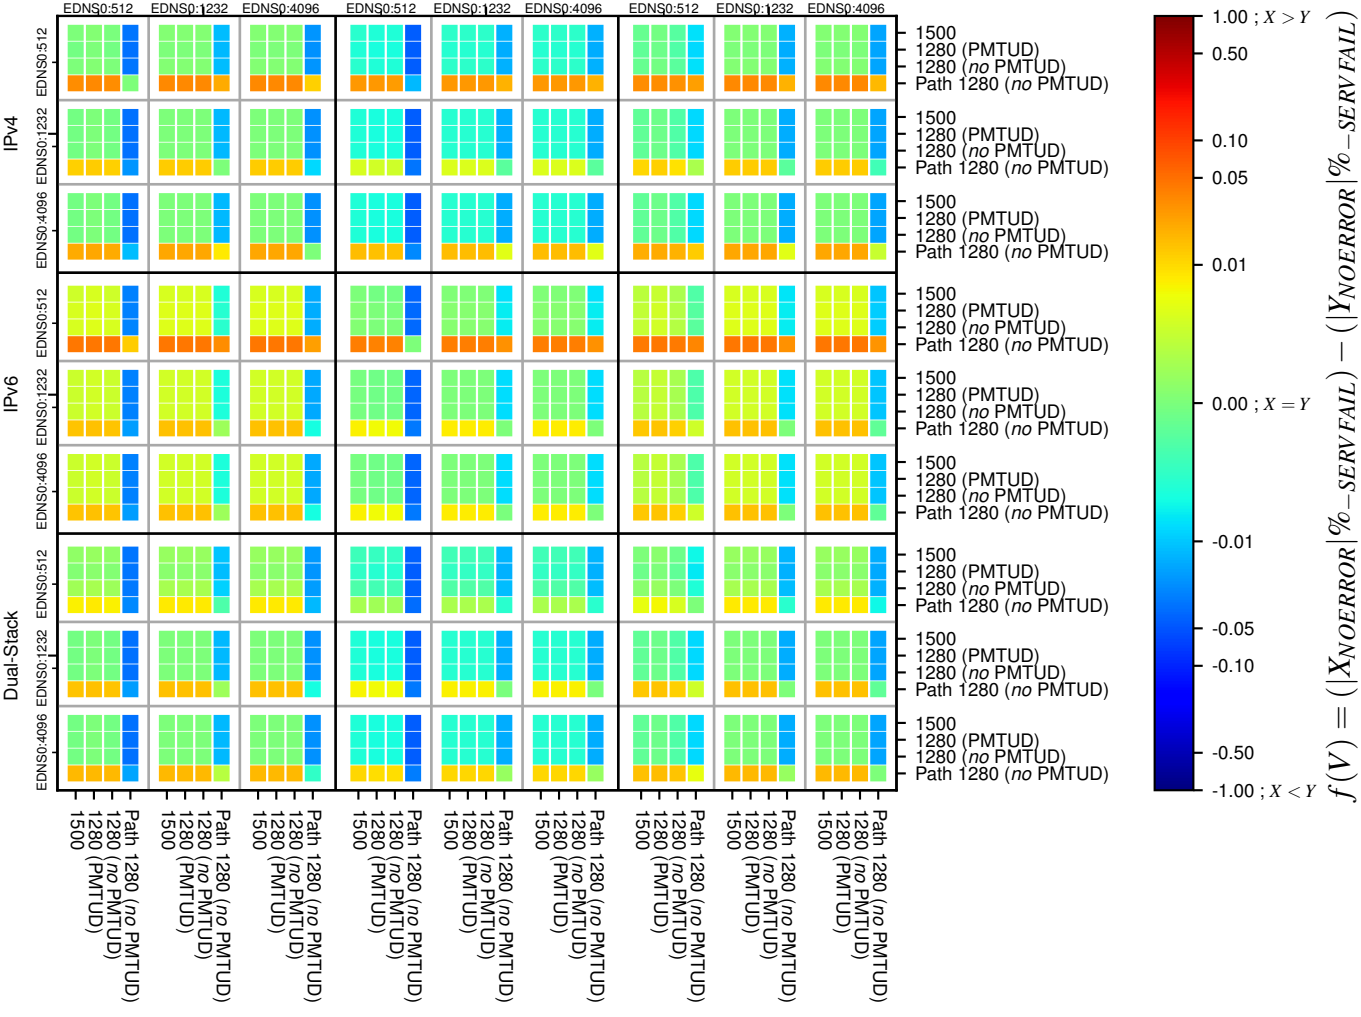

All Zones with DNSSEC for '.nl'