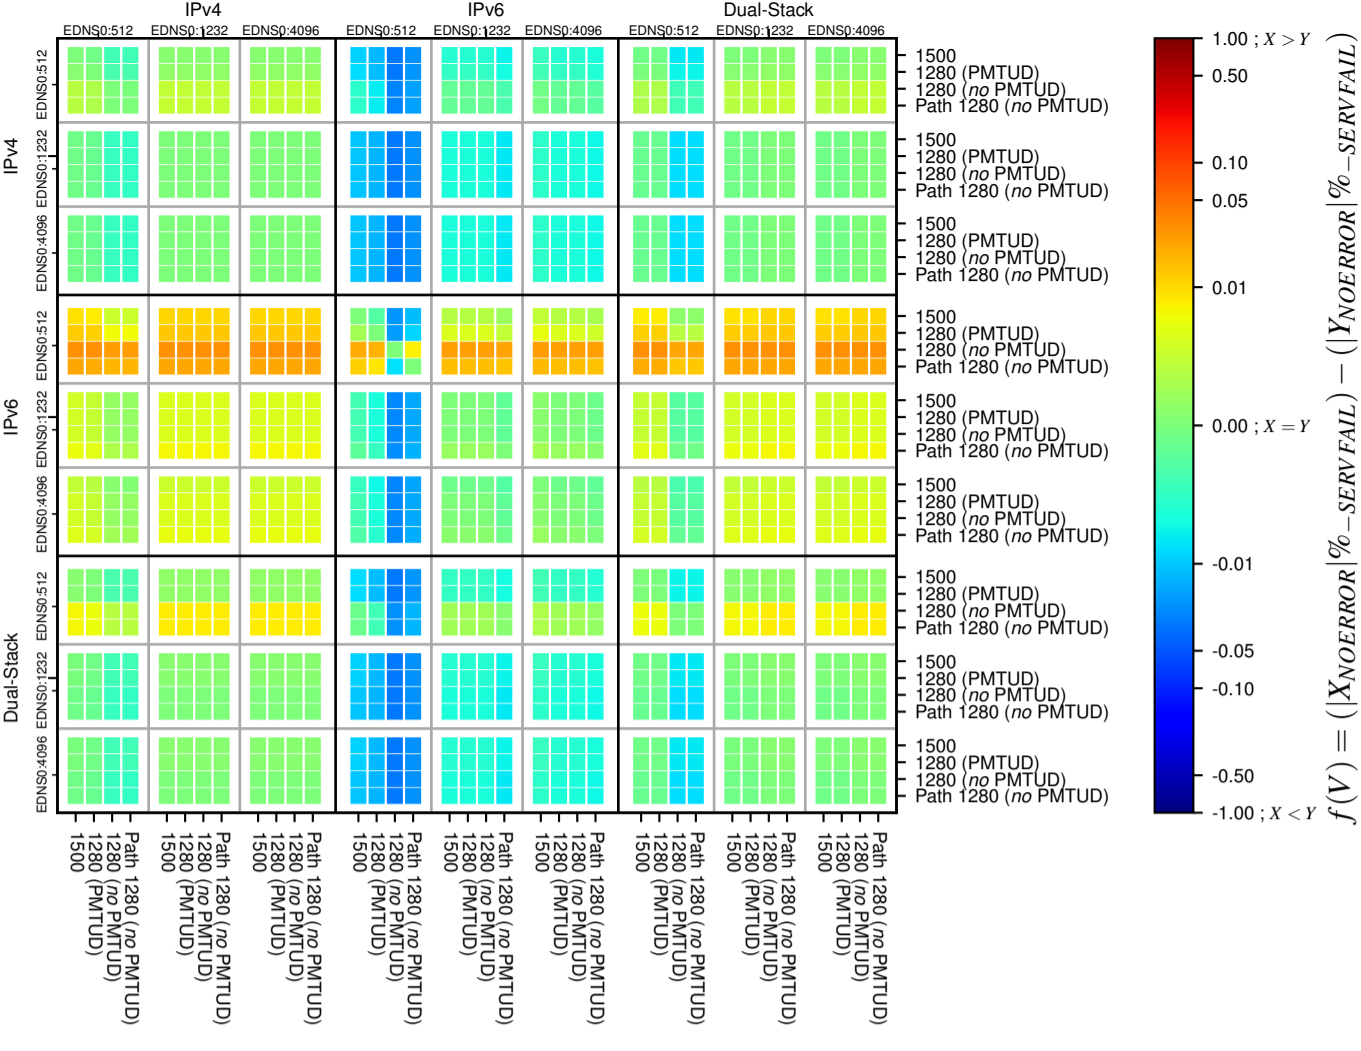

### All Zones without DNSSEC for '.se'

### All Zones with DNSSEC for '.se'