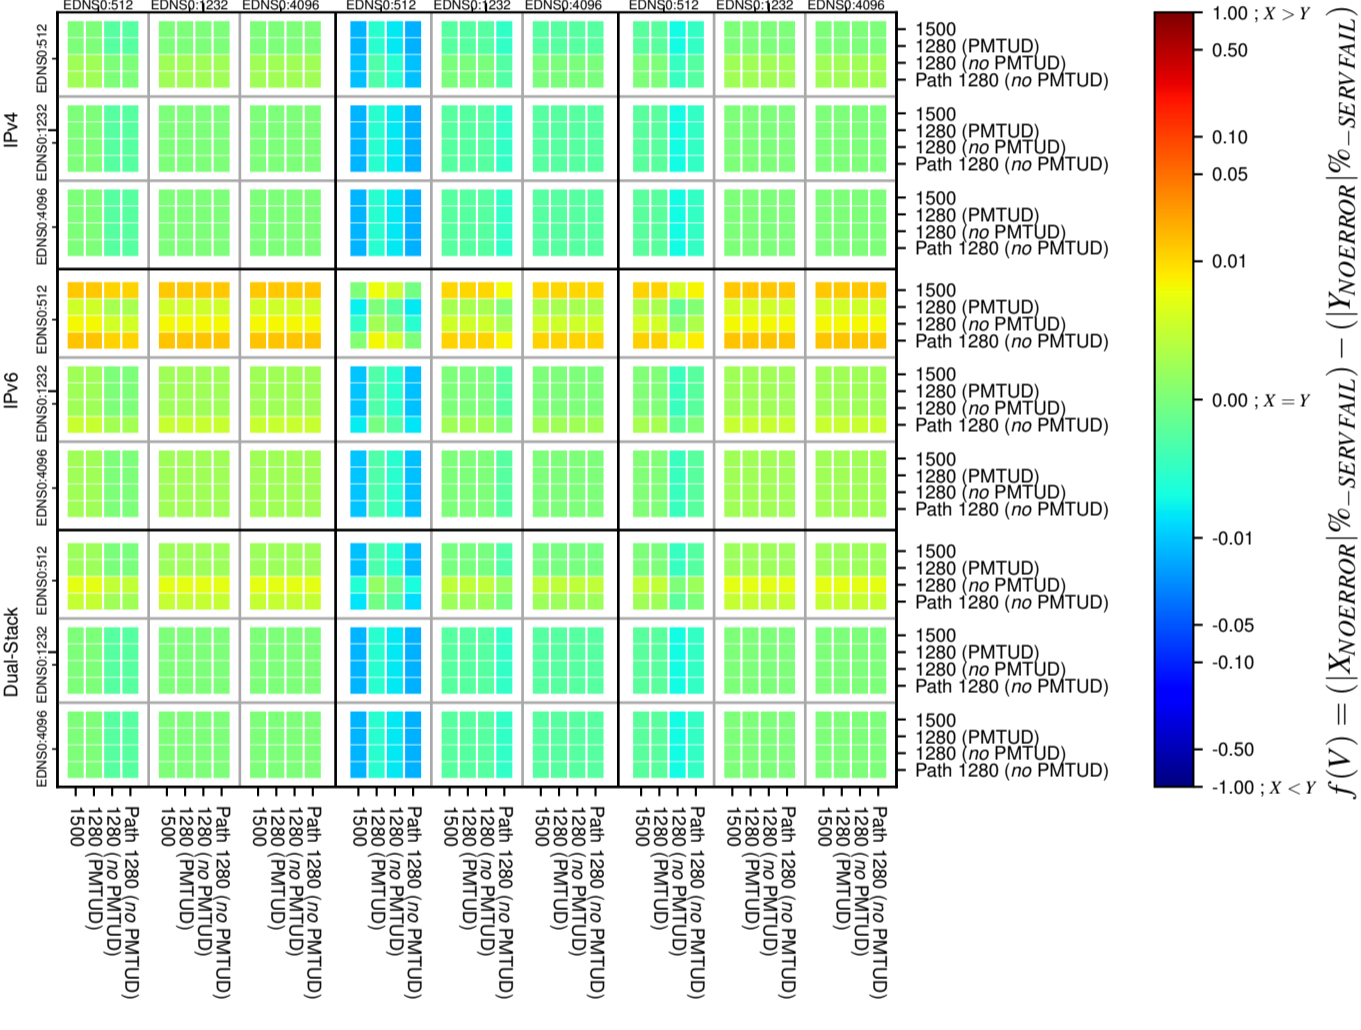

### All Zones without DNSSEC for '.se'

### All Zones with DNSSEC for '.se'