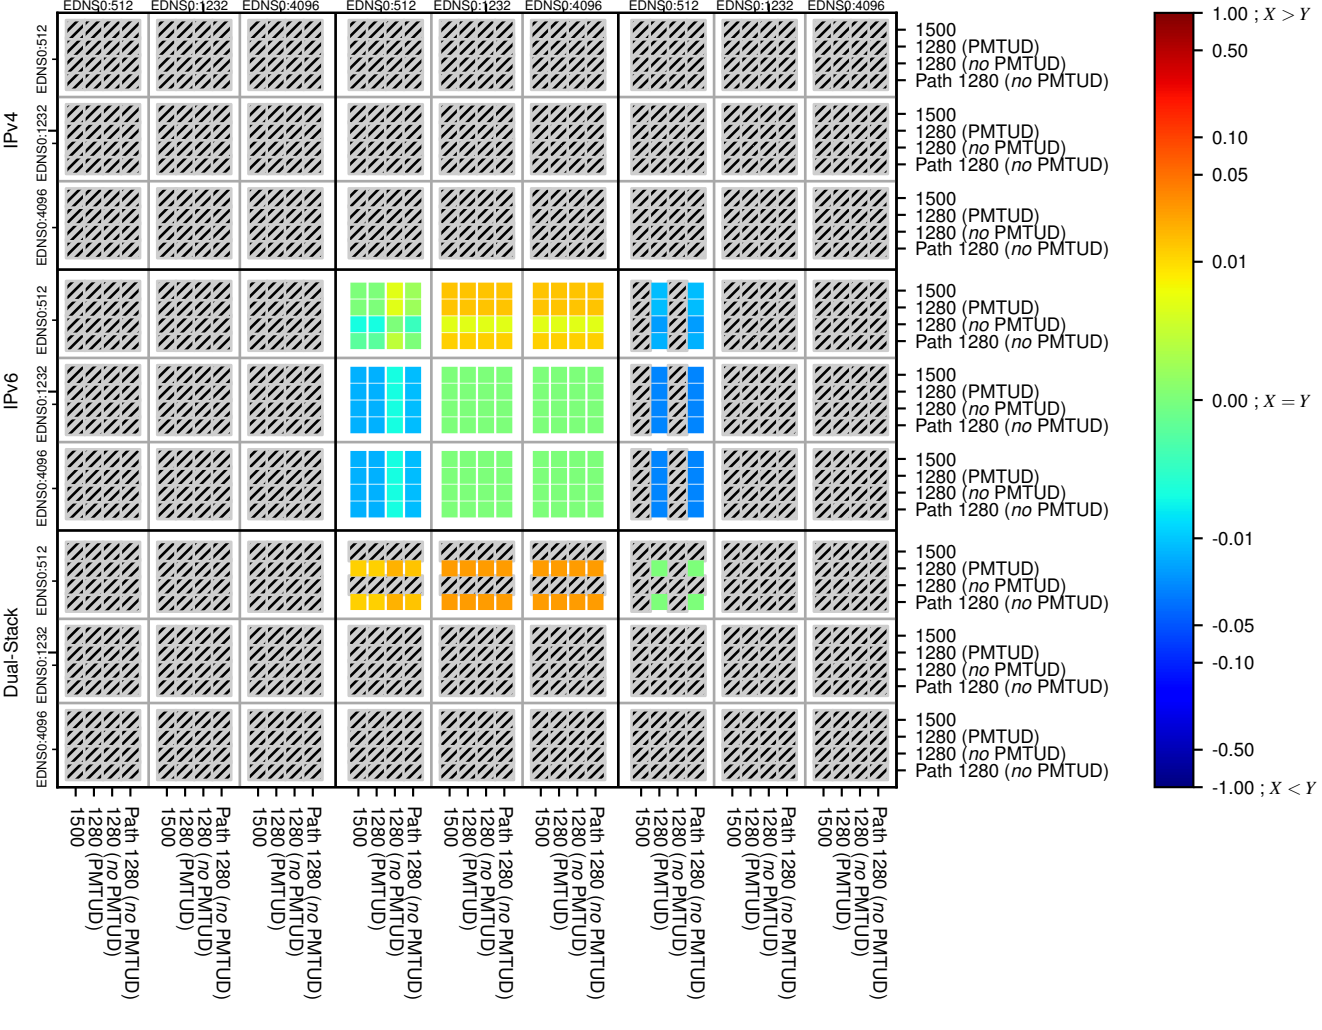

All Zones without DNSSEC for '.jp'

All Zones with DNSSEC for '.jp'

All Zones for '.jp'