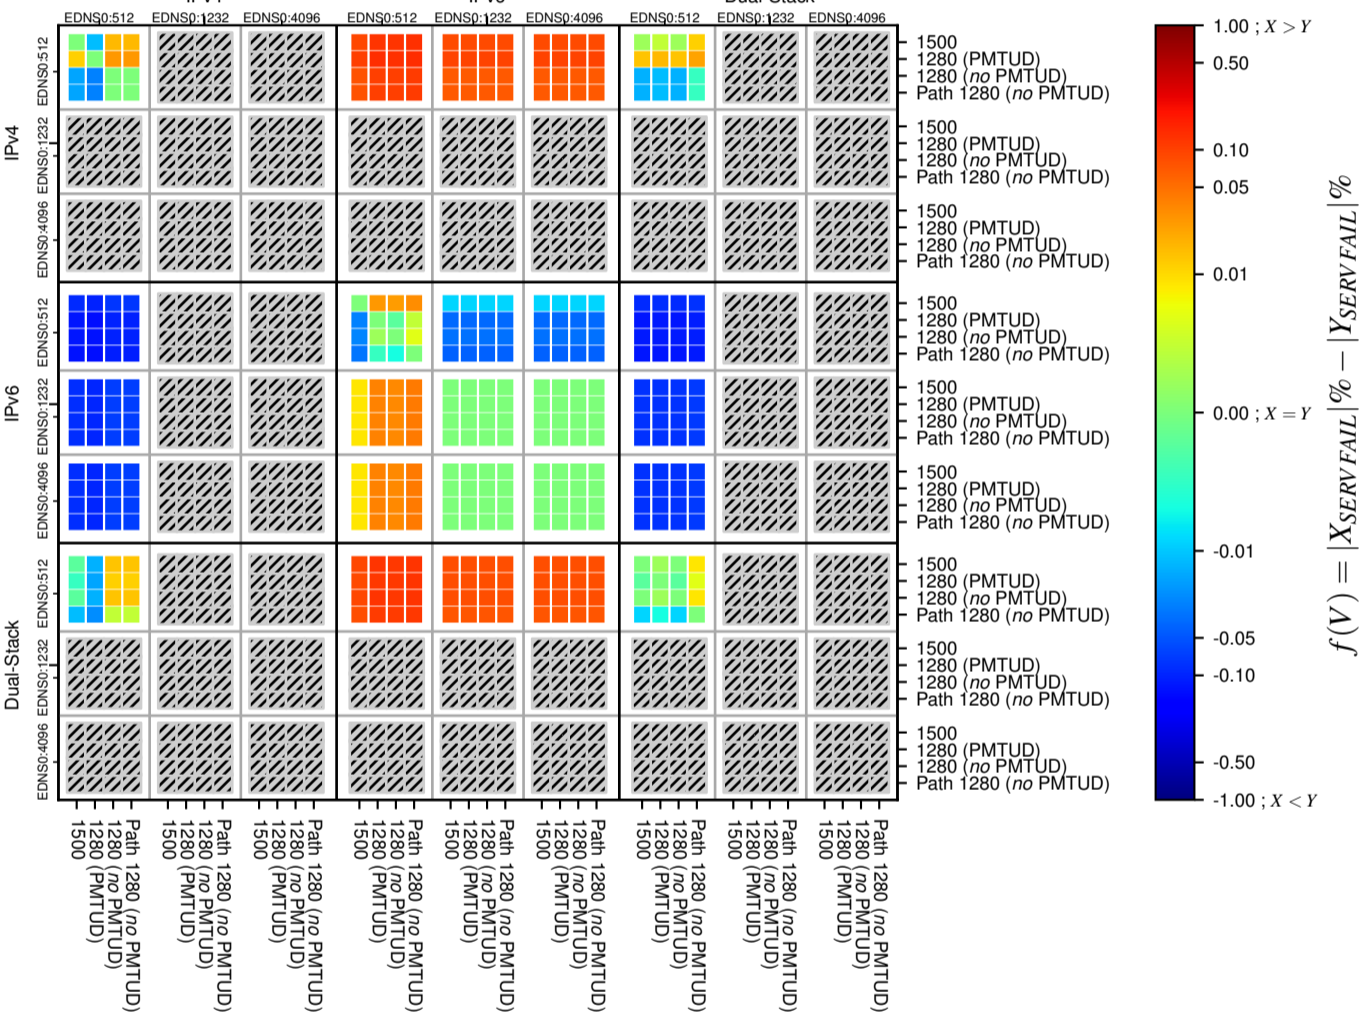

All Zones without DNSSEC for '.se'

All Zones with DNSSEC for '.se'

All Zones for '.se'