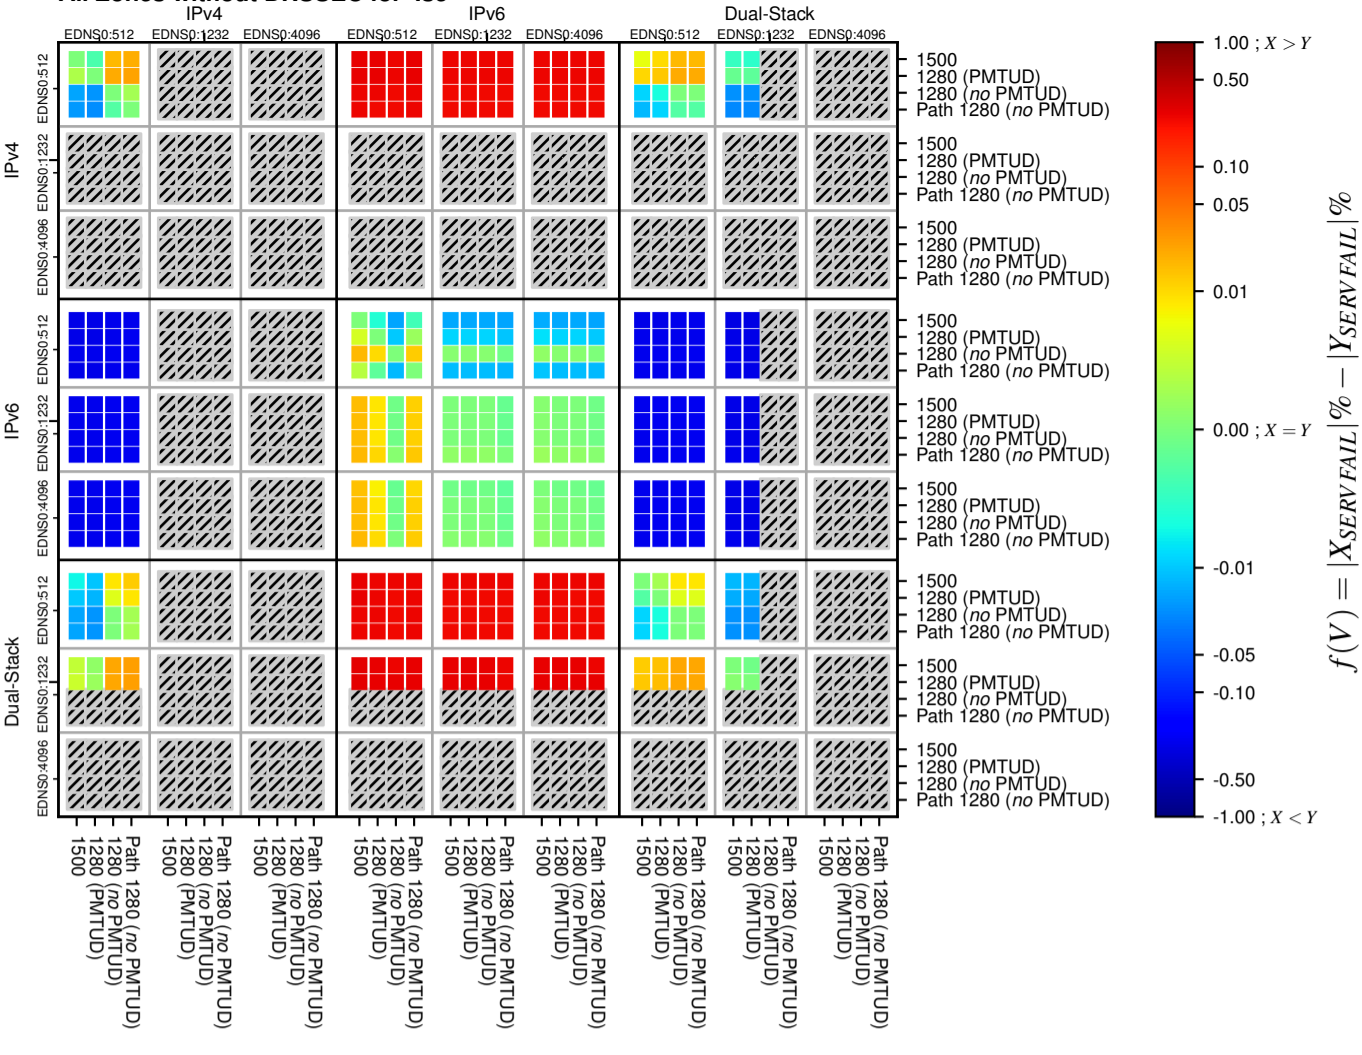

All Zones without DNSSEC for '.se'

All Zones with DNSSEC for '.se'

All Zones for '.se'