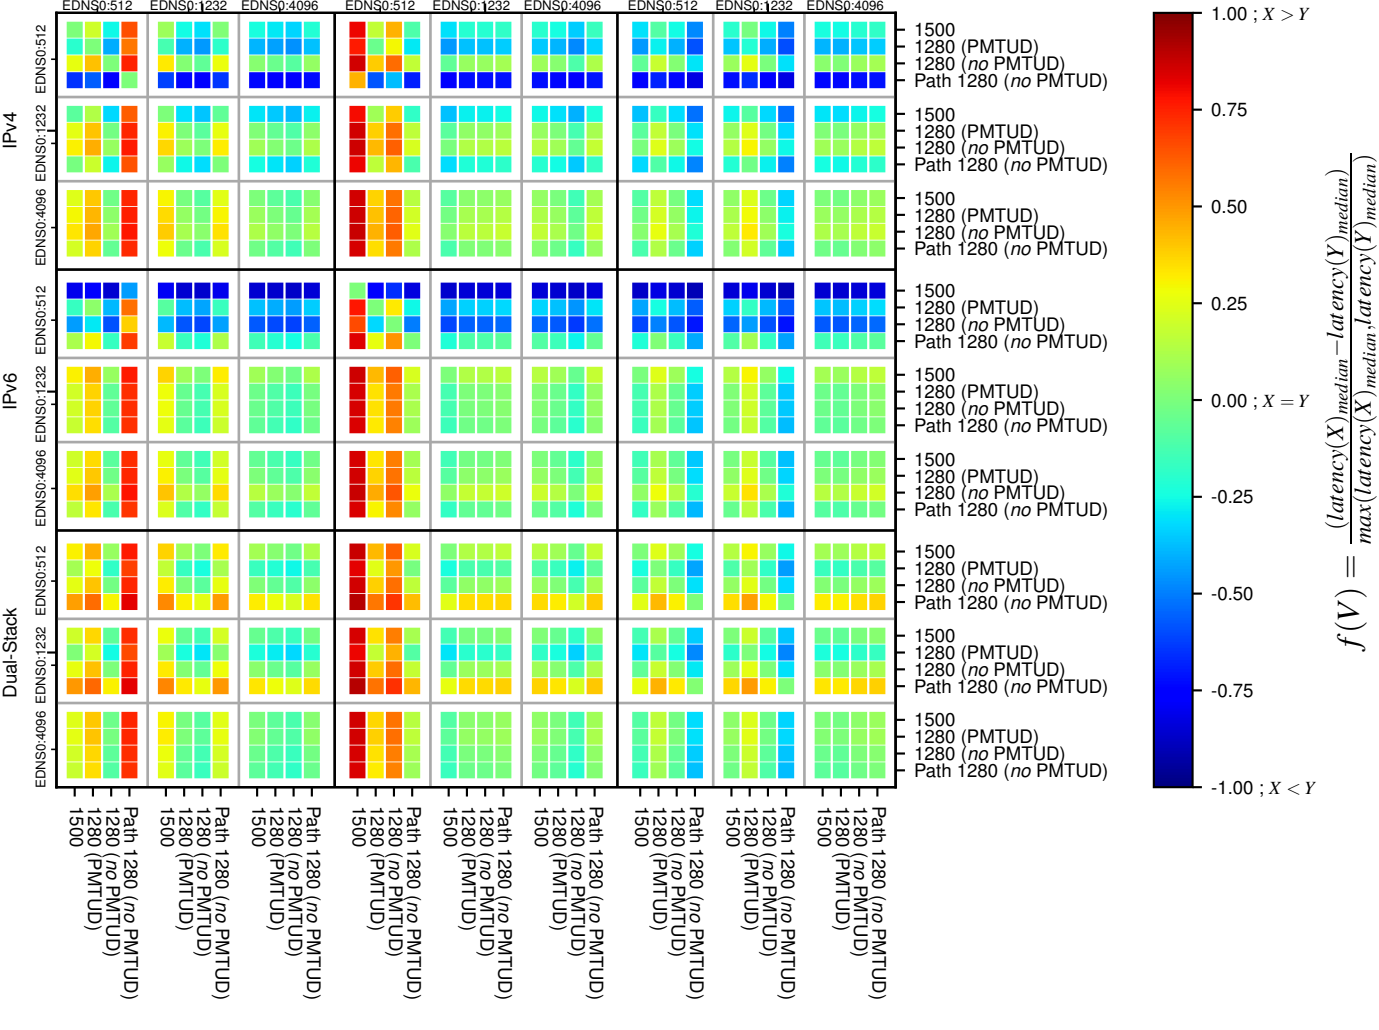

All Zones without DNSSEC returning NOERROR for '.de'

All Zones with DNSSEC returning NOERROR for '.de'

All Zones returning NOERROR for '.de'