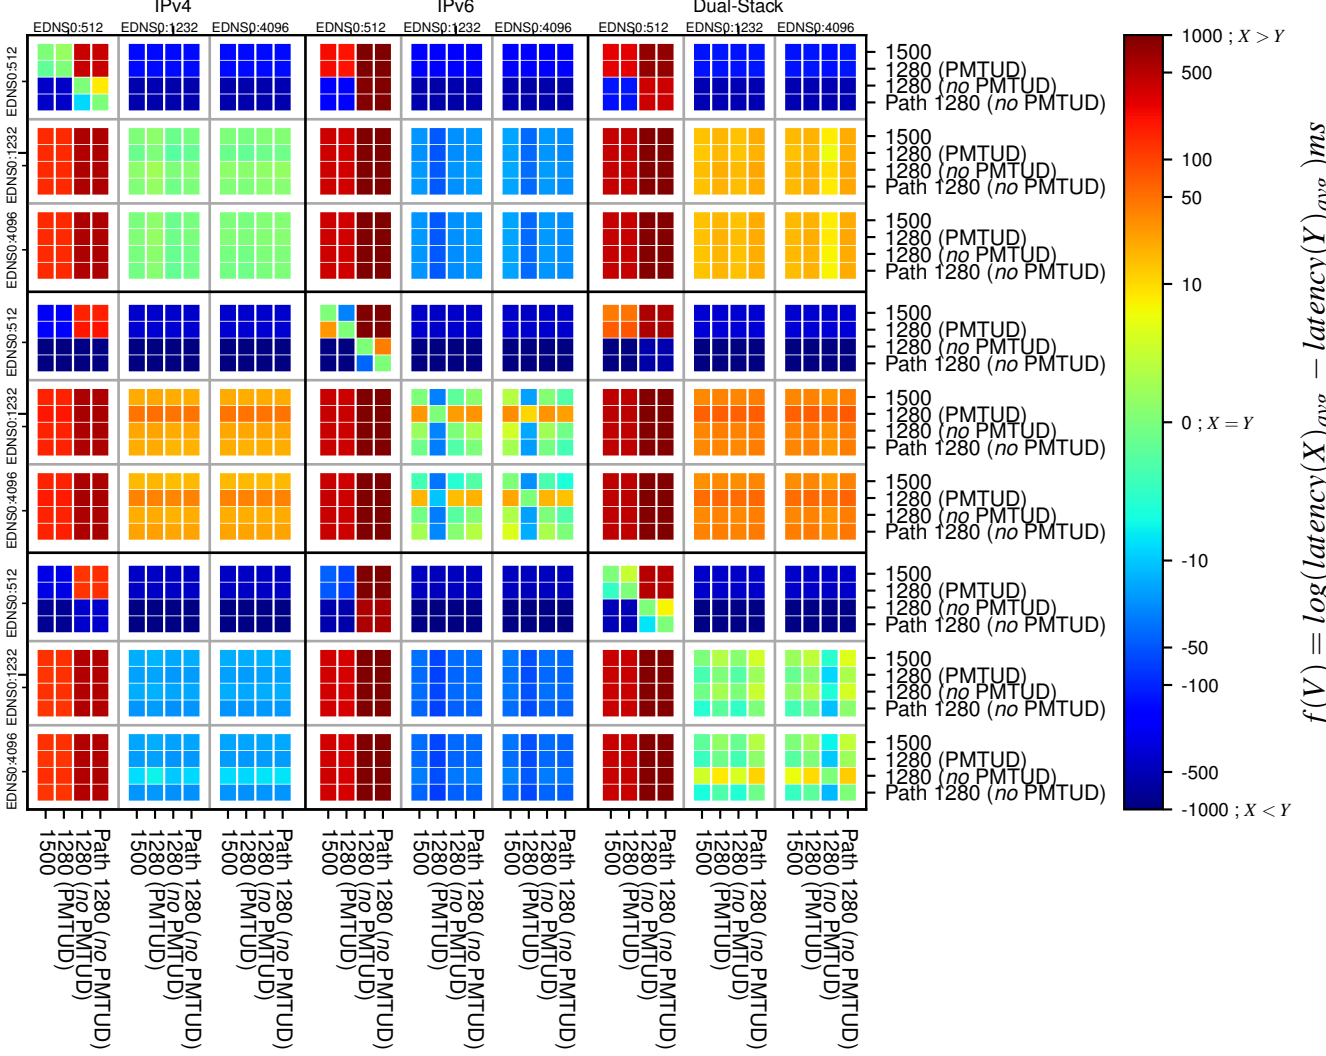

All Zones without DNSSEC returning NOERROR for '.com'

All Zones with DNSSEC returning NOERROR for '.com'

All Zones returning NOERROR for '.com'