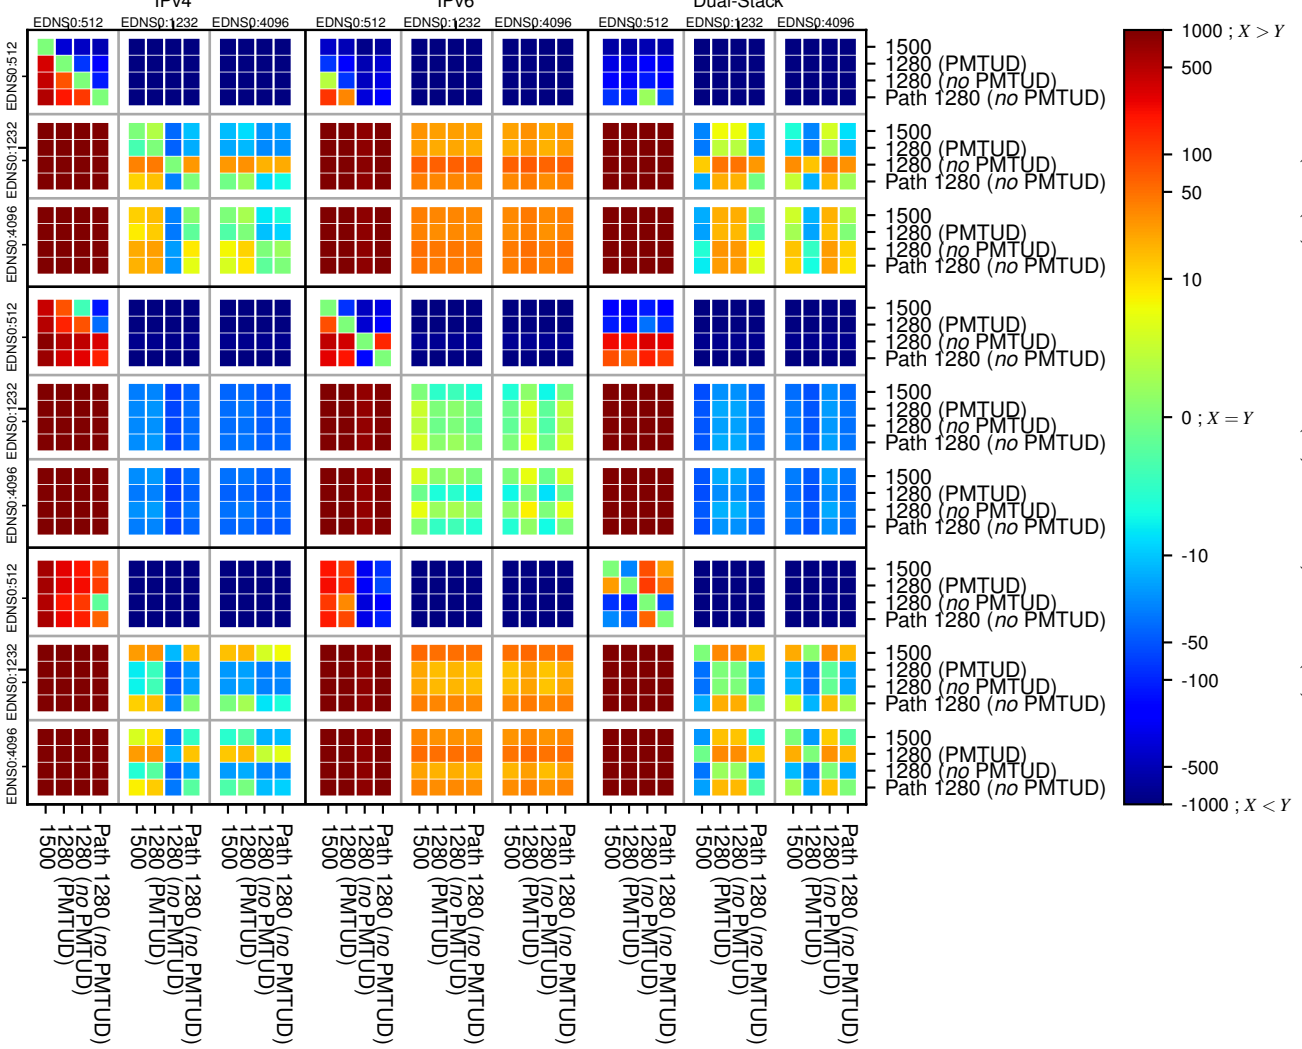

All Zones without DNSSEC returning NOERROR for '.jp'

All Zones with DNSSEC returning NOERROR for '.jp'

All Zones returning NOERROR for '.jp'