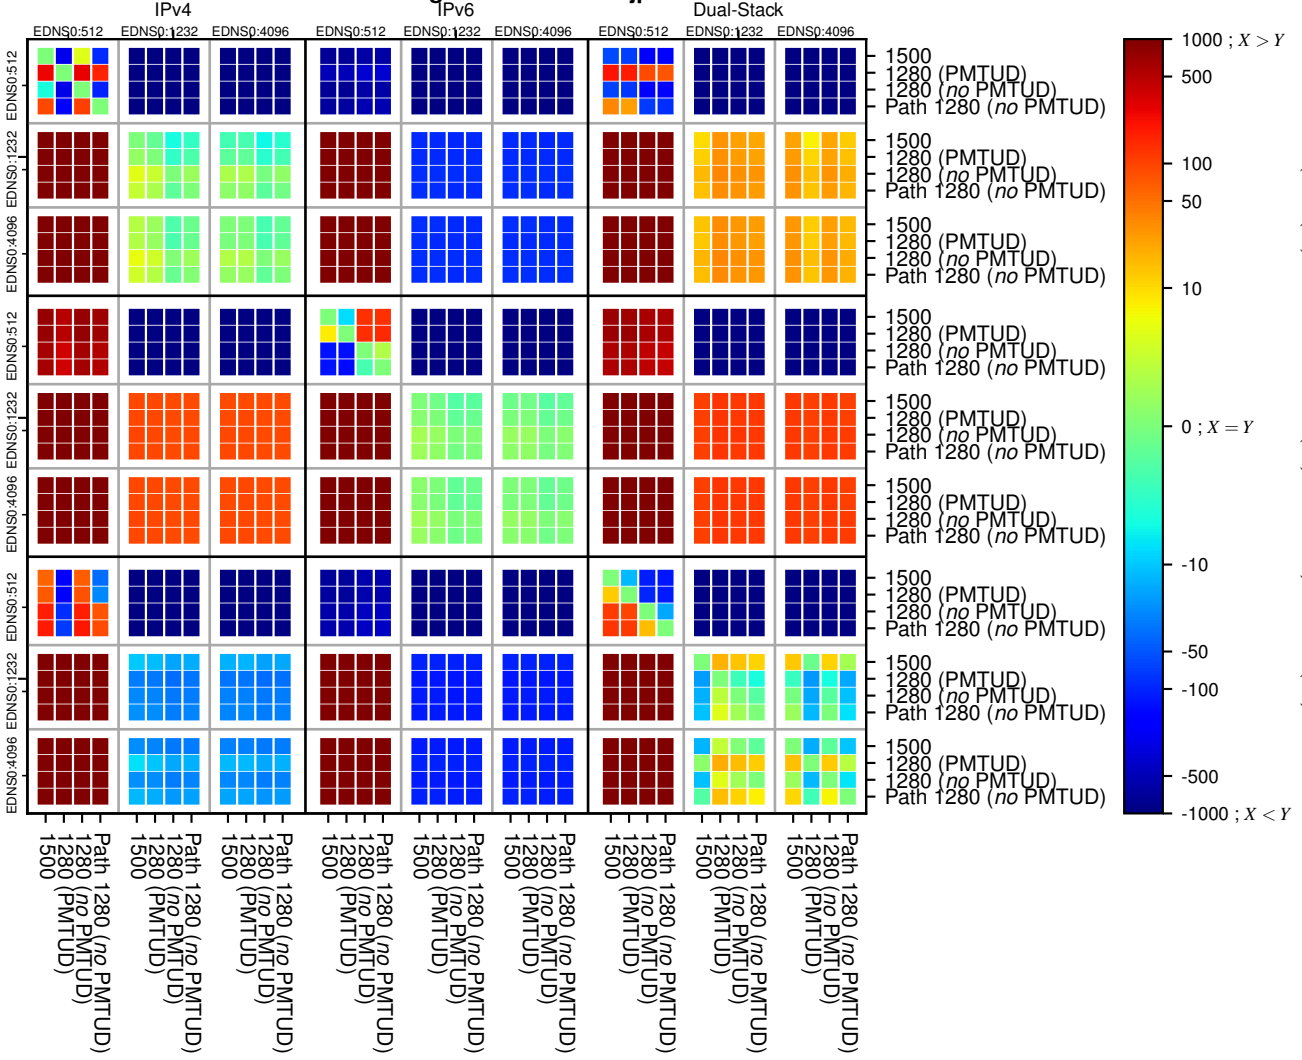

All Zones without DNSSEC returning NOERROR for '.jp'

All Zones with DNSSEC returning NOERROR for '.jp'

All Zones returning NOERROR for '.jp'