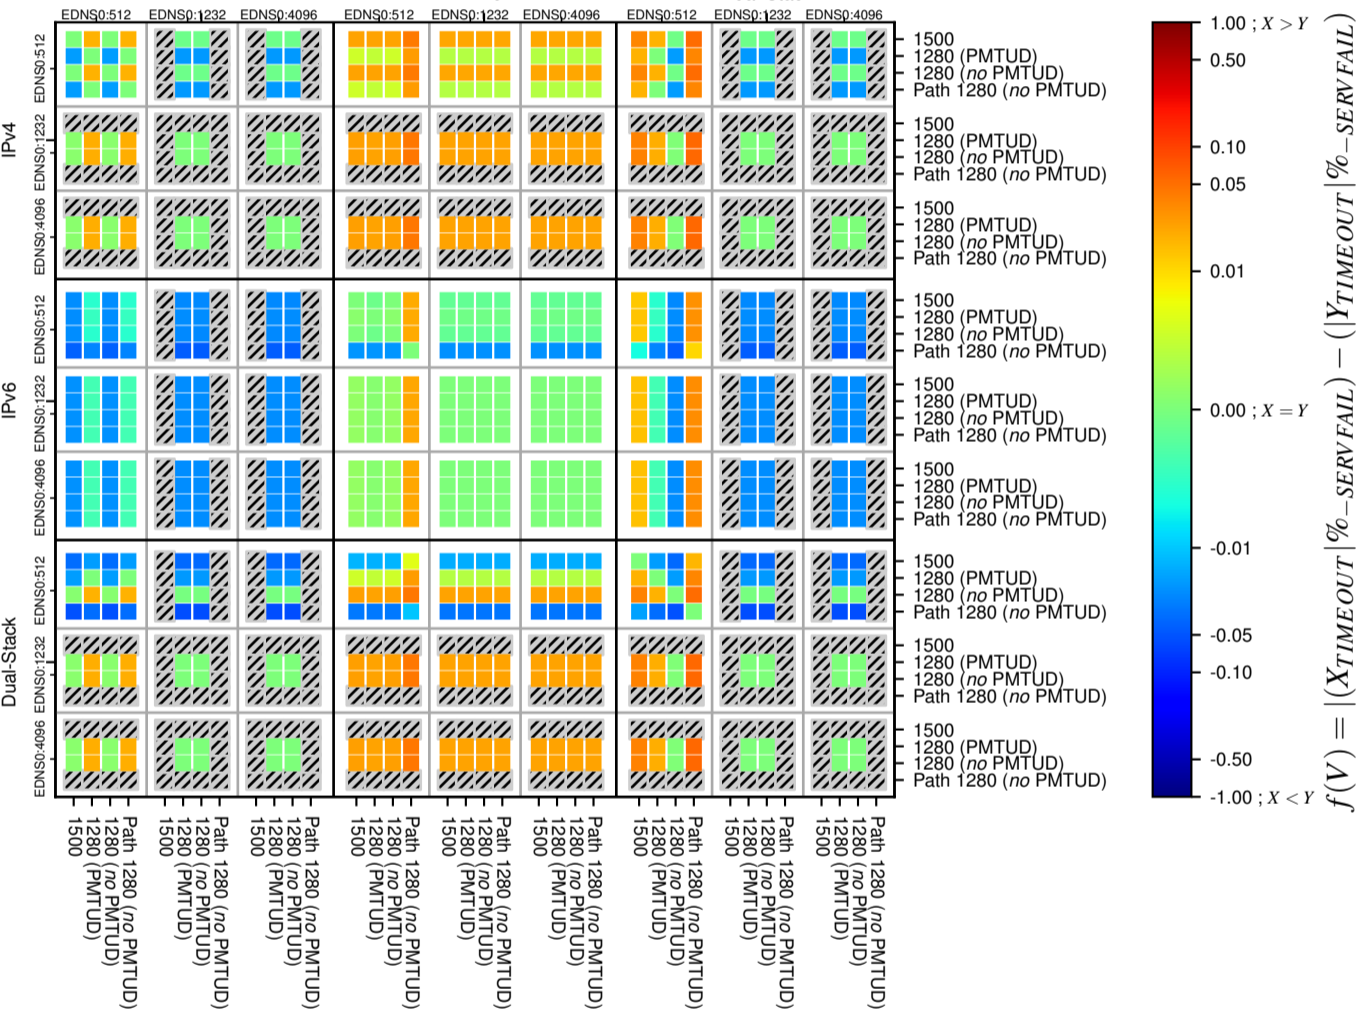

All Zones without DNSSEC for '.br'

All Zones with DNSSEC for '.br'

All Zones for '.br'

$$f(V) = |X_{TIMEOUT} \% - SERVFAIL} - (Y_{TIMEOUT} \% - SERVFAIL)}$$

$$f(V) = |X_{TIMEOUT} \% - SERVFAIL} - (Y_{TIMEOUT} \% - SERVFAIL)}$$

$$f(V) = |X_{TIMEOUT} \% - SERVFAIL} - (Y_{TIMEOUT} \% - SERVFAIL)}$$