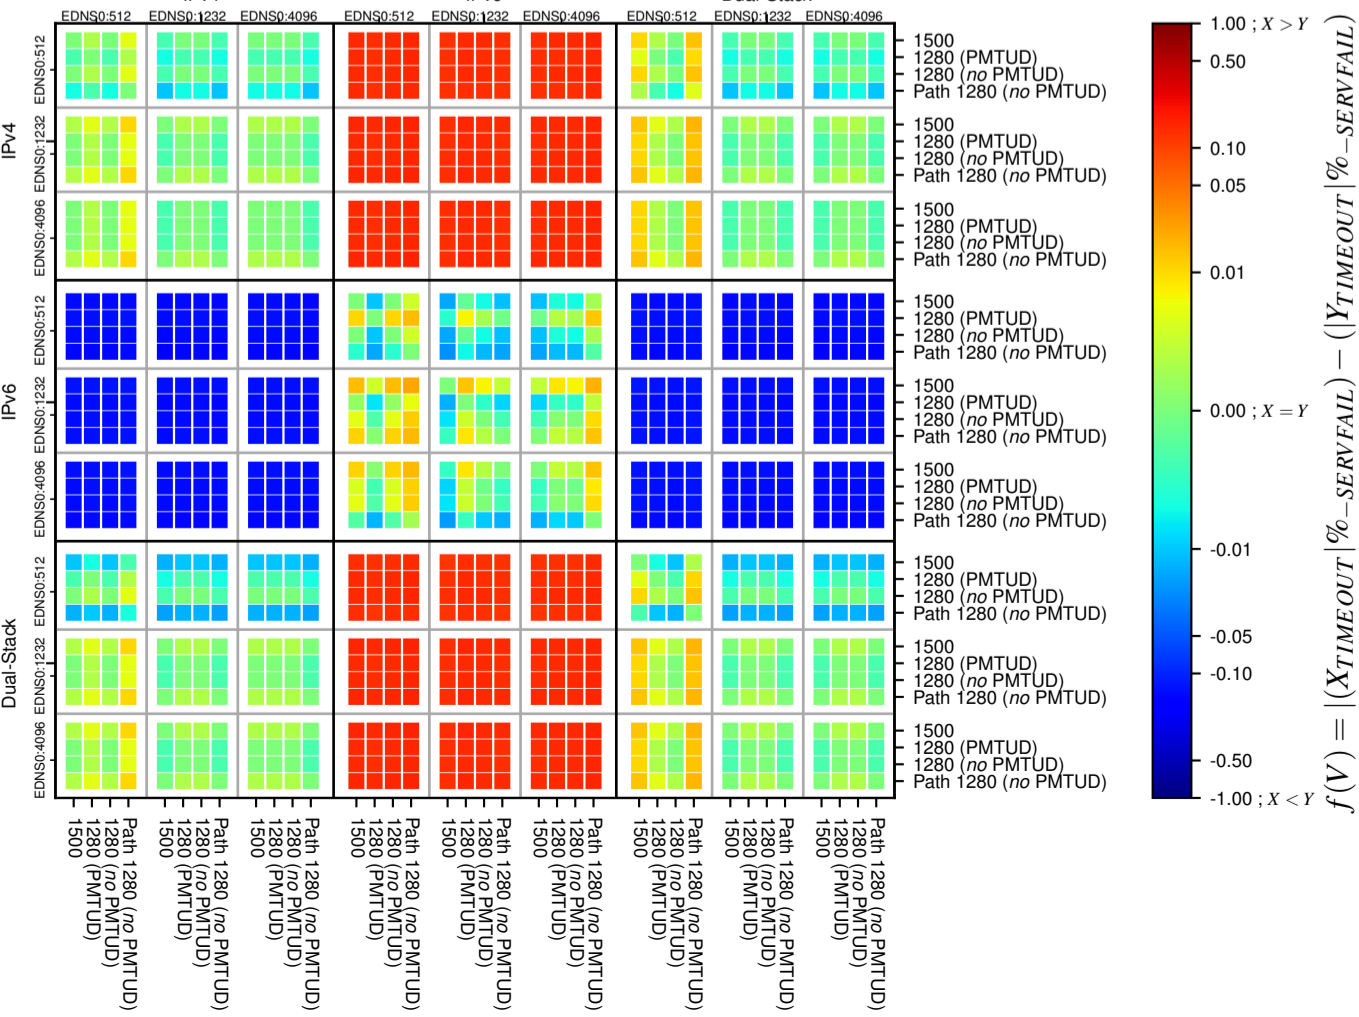

All Zones without DNSSEC for '.br'

All Zones with DNSSEC for '.br'

All Zones for '.br'

$$f(V) = |X_{TIMEOUT} \% - SERVFAIL} - (Y_{TIMEOUT} \% - SERVFAIL)}$$

$$f(V) = |X_{TIMEOUT} \% - SERVFAIL} - (Y_{TIMEOUT} \% - SERVFAIL)}$$

$$f(V) = |X_{TIMEOUT} \% - SERVFAIL} - (Y_{TIMEOUT} \% - SERVFAIL)}$$