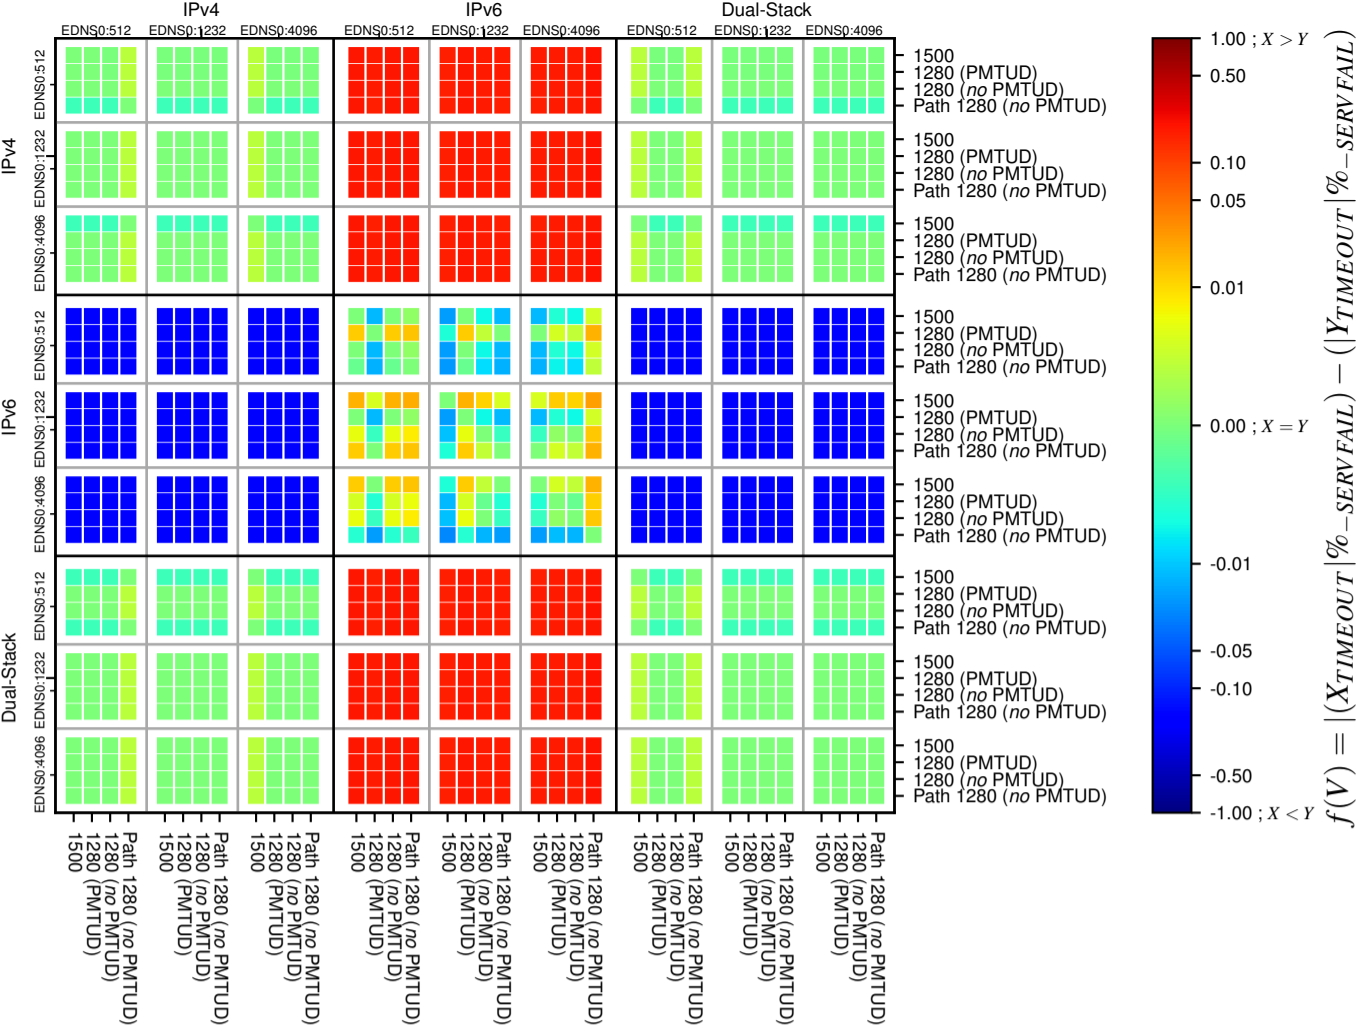

All Zones without DNSSEC for '.br'

All Zones with DNSSEC for '.br'

All Zones for '.br'

$$f(V) = |X_{TIMEOUT} \% - SERVFAIL} - (Y_{TIMEOUT} \% - SERVFAIL)}$$

$$f(V) = |X_{TIMEOUT} \% - SERVFAIL} - (Y_{TIMEOUT} \% - SERVFAIL)}$$

$$f(V) = |X_{TIMEOUT} \% - SERVFAIL} - (Y_{TIMEOUT} \% - SERVFAIL)}$$