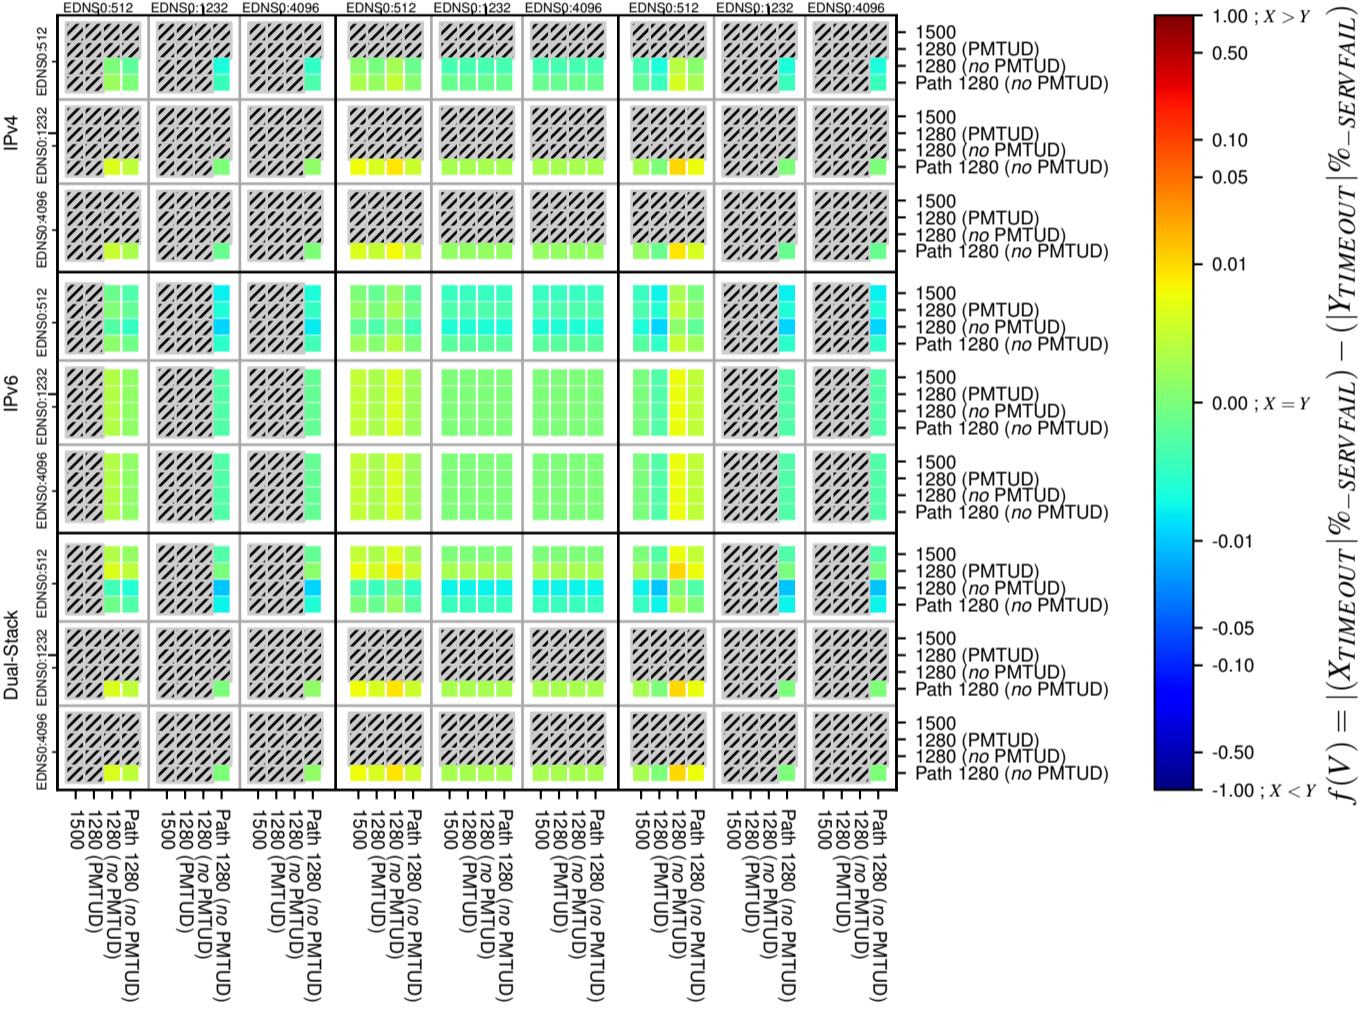

All Zones with DNSSEC for '.de'