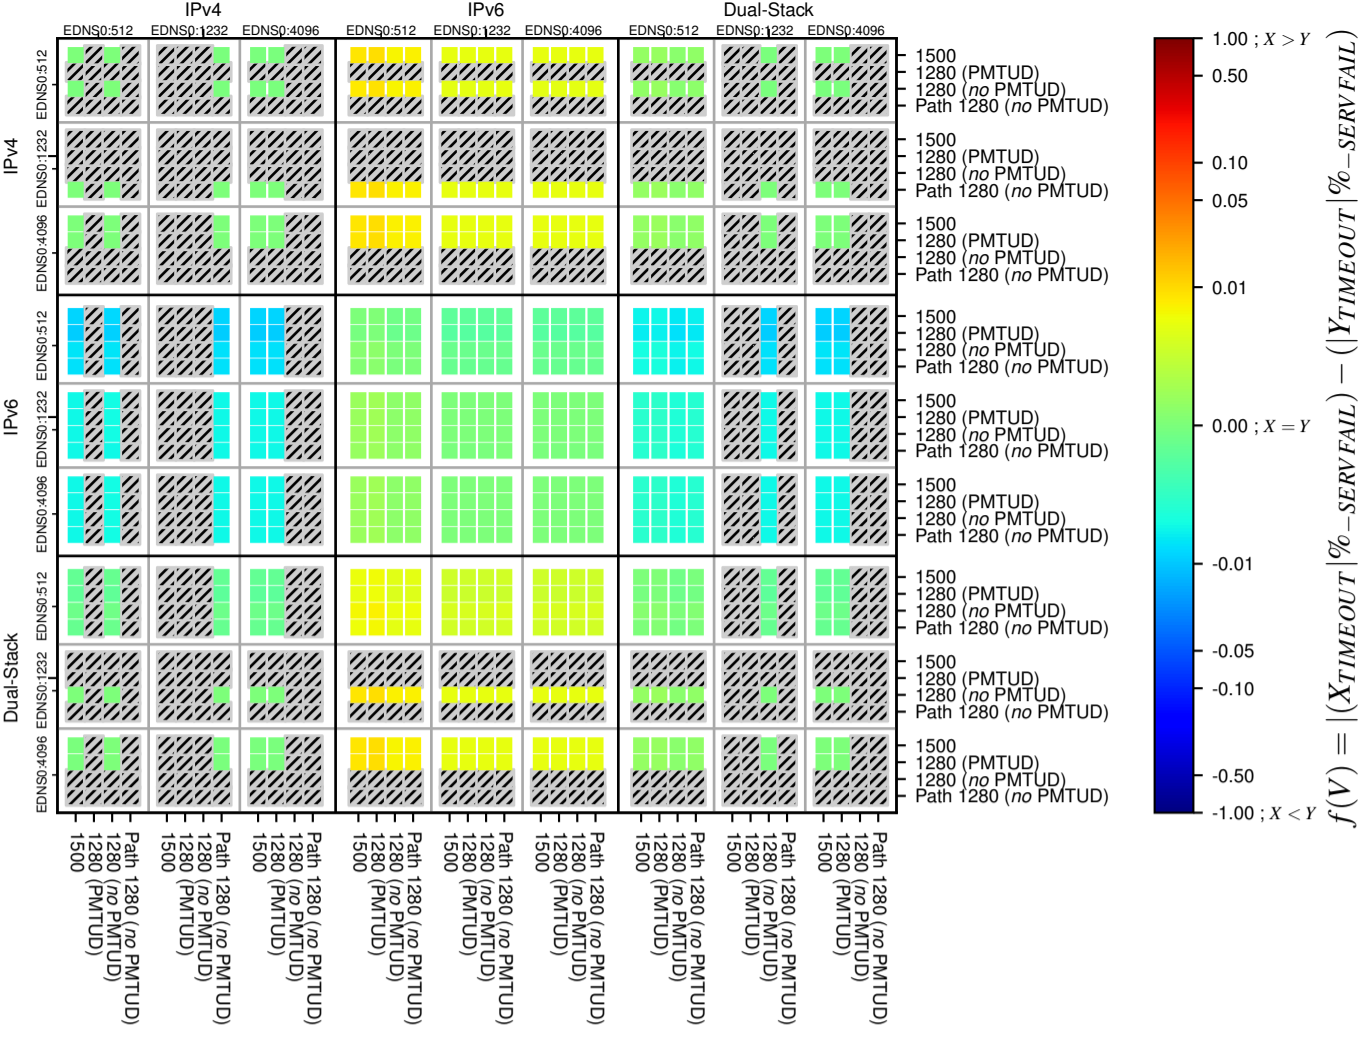

### All Zones without DNSSEC for '.de'