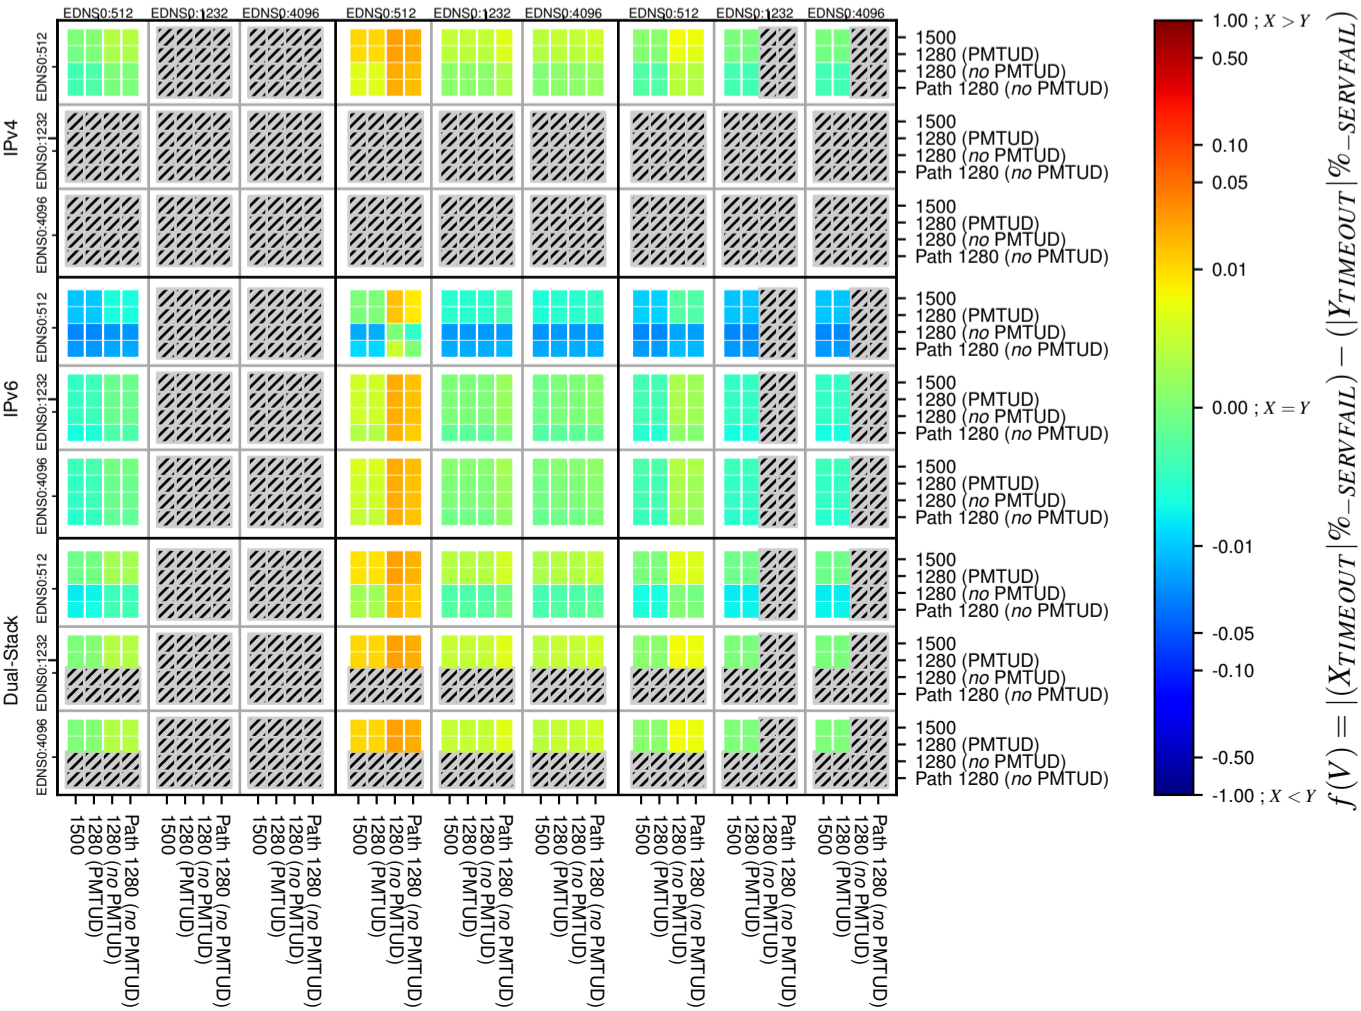

All Zones without DNSSEC for '.se'

All Zones with DNSSEC for '.se'

All Zones for '.se'

$$f(V) = |(X_{TIMEOUT} | \% - SERVFAIL) - (Y_{TIMEOUT} | \% - SERVFAIL)|$$

$$f(V) = |(X_{TIMEOUT} | \% - SERVFAIL) - (Y_{TIMEOUT} | \% - SERVFAIL)|$$

$$f(V) = |(X_{TIMEOUT} | \% - SERVFAIL) - (Y_{TIMEOUT} | \% - SERVFAIL)|$$