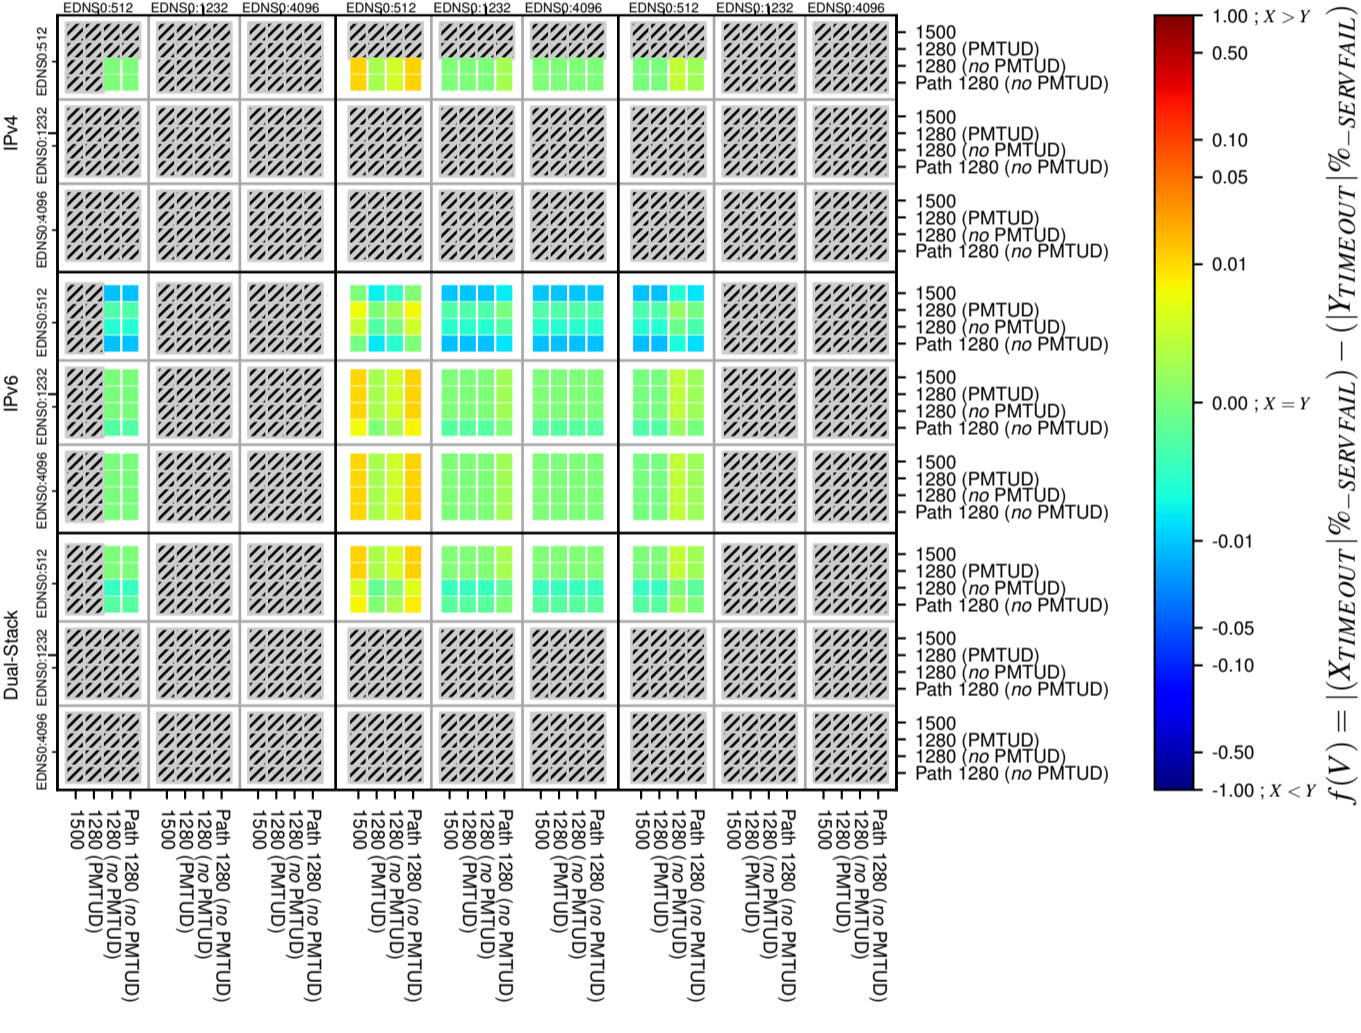

All Zones without DNSSEC for '.se'

All Zones with DNSSEC for '.se'

All Zones for '.se'

$$f(V) = |(X_{TIMEOUT} | \% - SERVFAIL) - (Y_{TIMEOUT} | \% - SERVFAIL)|$$

$$f(V) = |(X_{TIMEOUT} | \% - SERVFAIL) - (Y_{TIMEOUT} | \% - SERVFAIL)|$$

$$f(V) = |(X_{TIMEOUT} | \% - SERVFAIL) - (Y_{TIMEOUT} | \% - SERVFAIL)|$$