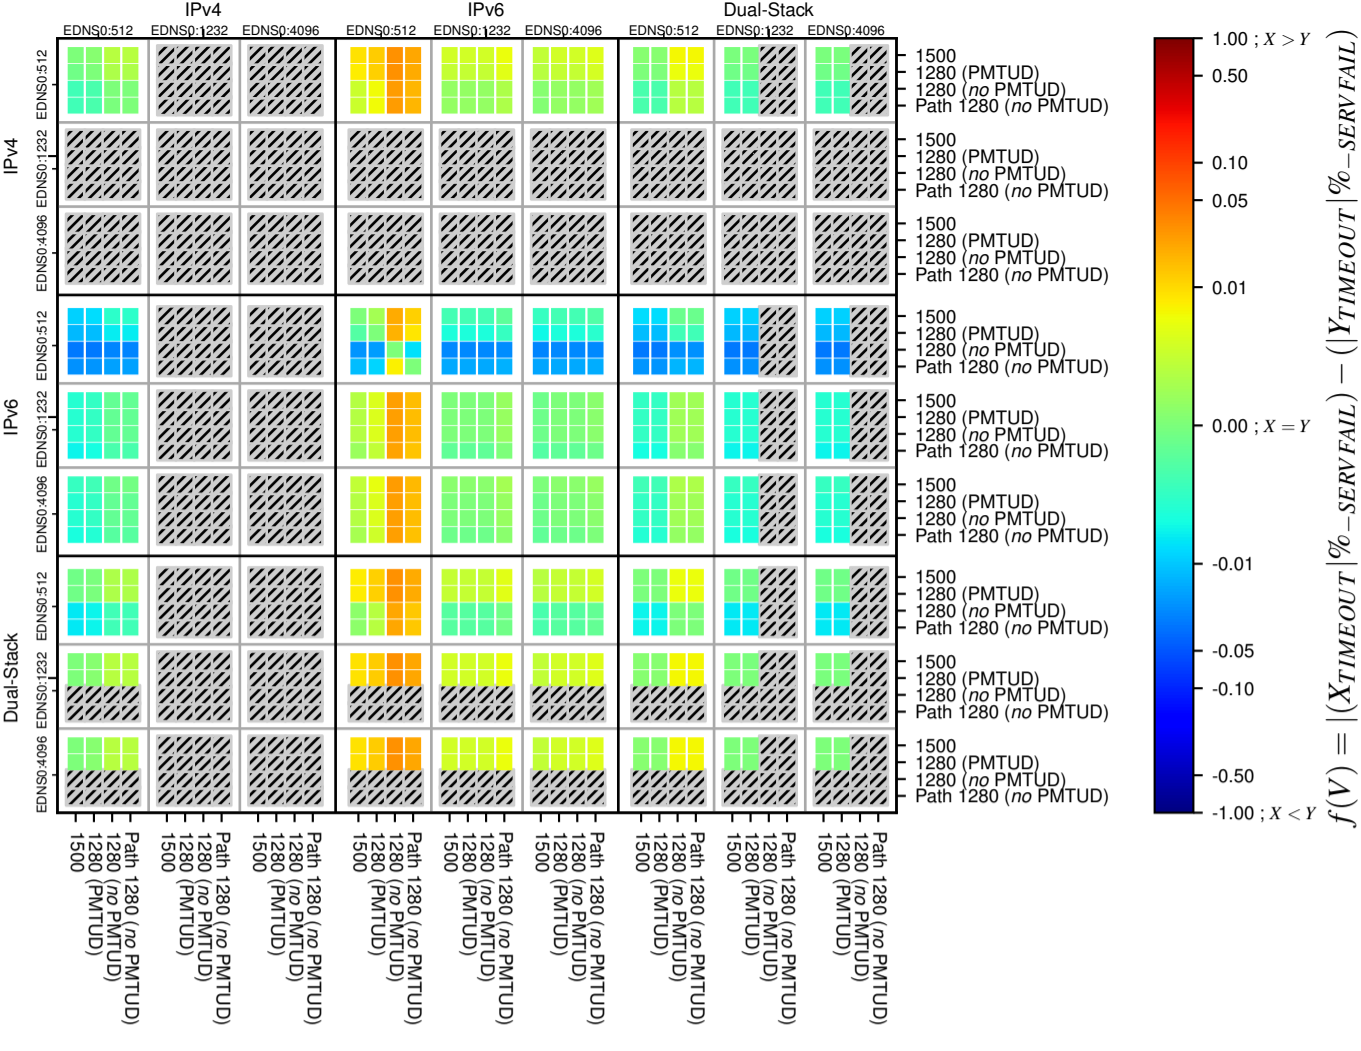

All Zones without DNSSEC for '.se'

All Zones with DNSSEC for '.se'

All Zones for '.se'

$$f(V) = |(X_{TIMEOUT} | \% - SERVFAIL) - (Y_{TIMEOUT} | \% - SERVFAIL)|$$

$$f(V) = |(X_{TIMEOUT} | \% - SERVFAIL) - (Y_{TIMEOUT} | \% - SERVFAIL)|$$

$$f(V) = |(X_{TIMEOUT} | \% - SERVFAIL) - (Y_{TIMEOUT} | \% - SERVFAIL)|$$