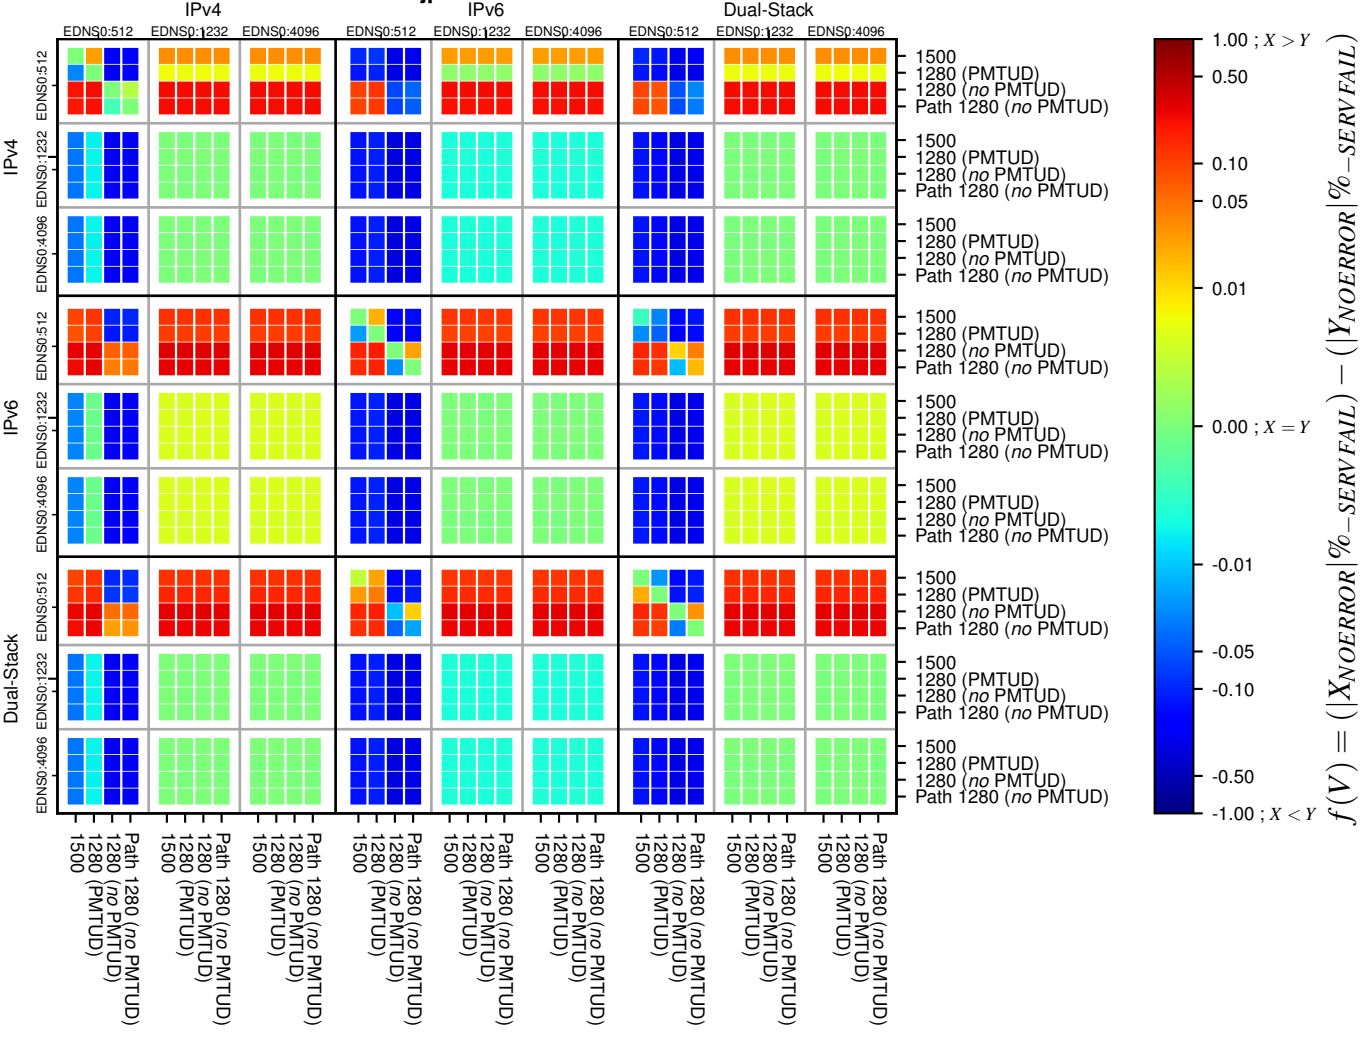

All Zones without DNSSEC for '.jp'

All Zones with DNSSEC for '.jp'

All Zones for '.jp'

$$f(V) = (|X_{NOERROR}| \% - SERVFAIL) - (|Y_{NOERROR}| \% - SERVFAIL)$$