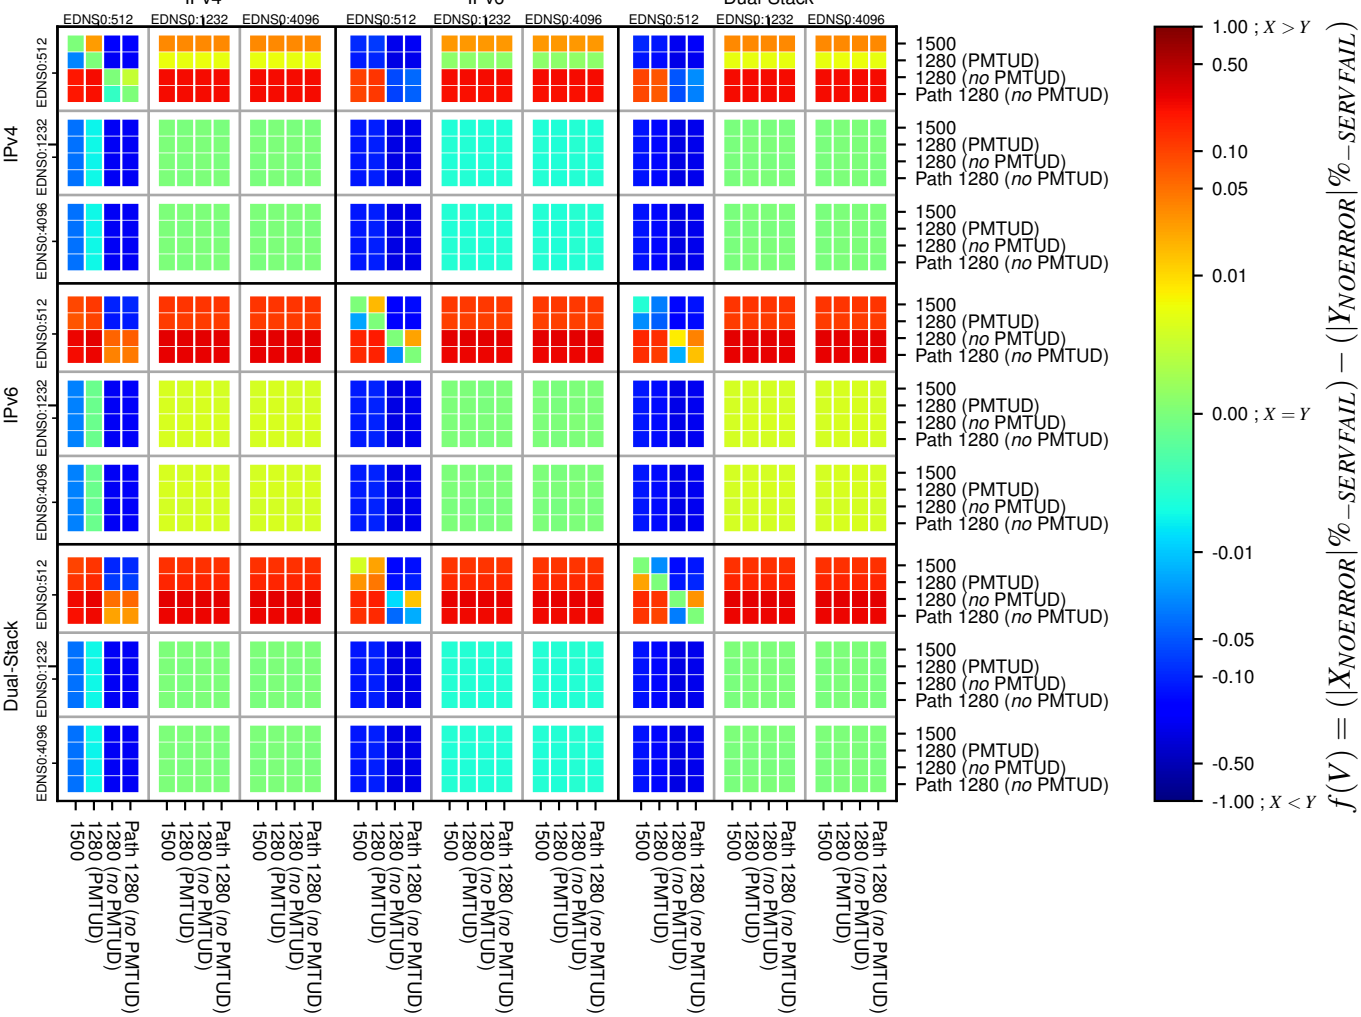

All Zones without DNSSEC for '.jp'

All Zones with DNSSEC for '.jp'

All Zones for '.jp'

$$f(V) = (|X_{NOERROR}| \% - SERVFAIL) - (|Y_{NOERROR}| \% - SERVFAIL)$$