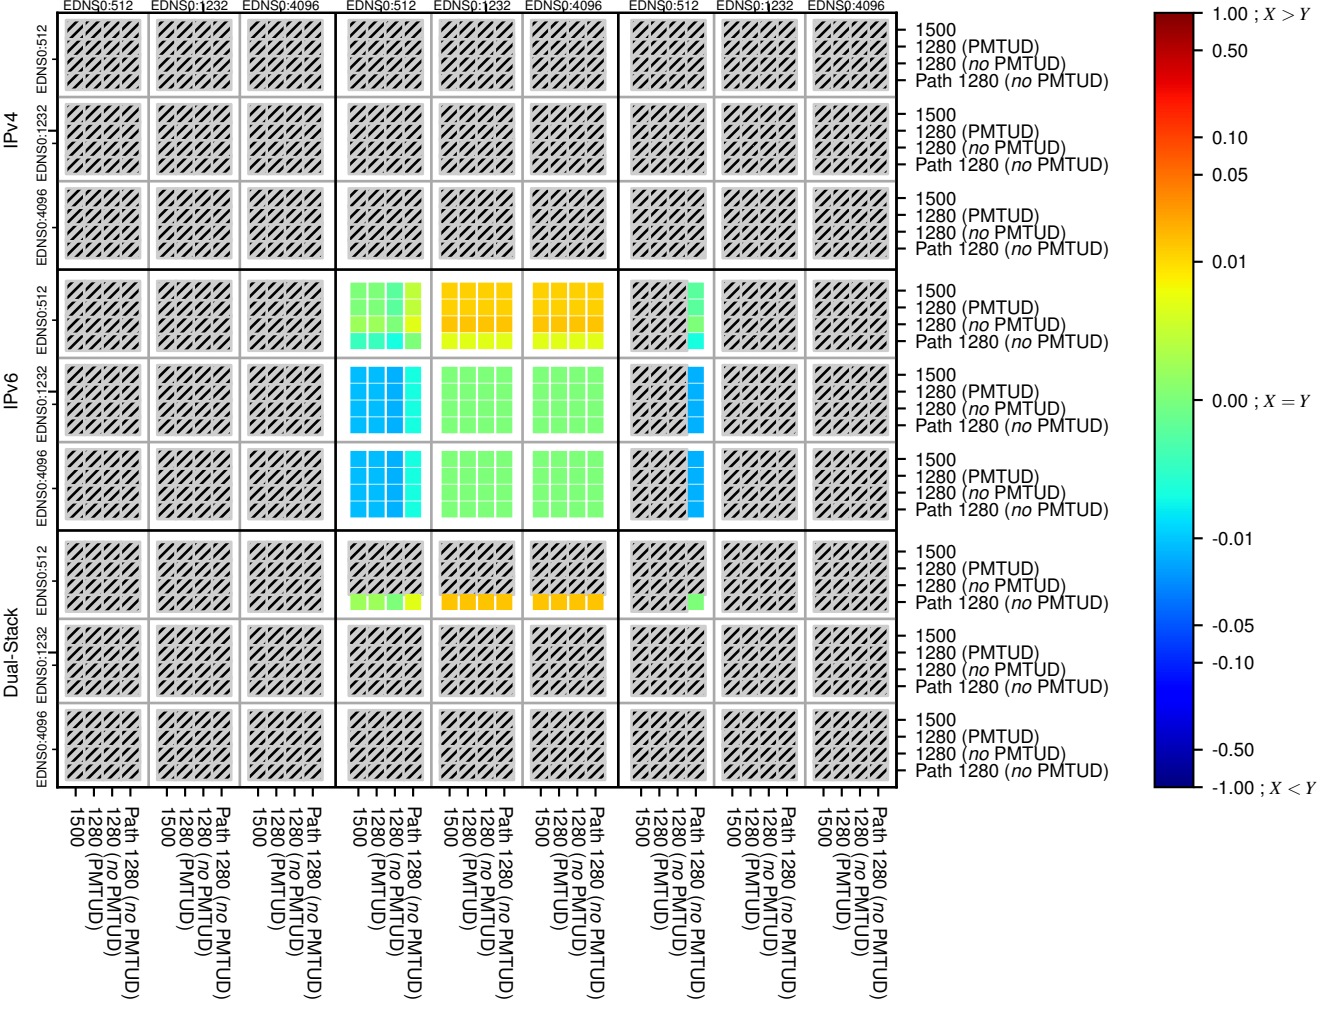

All Zones with DNSSEC for '.jp'