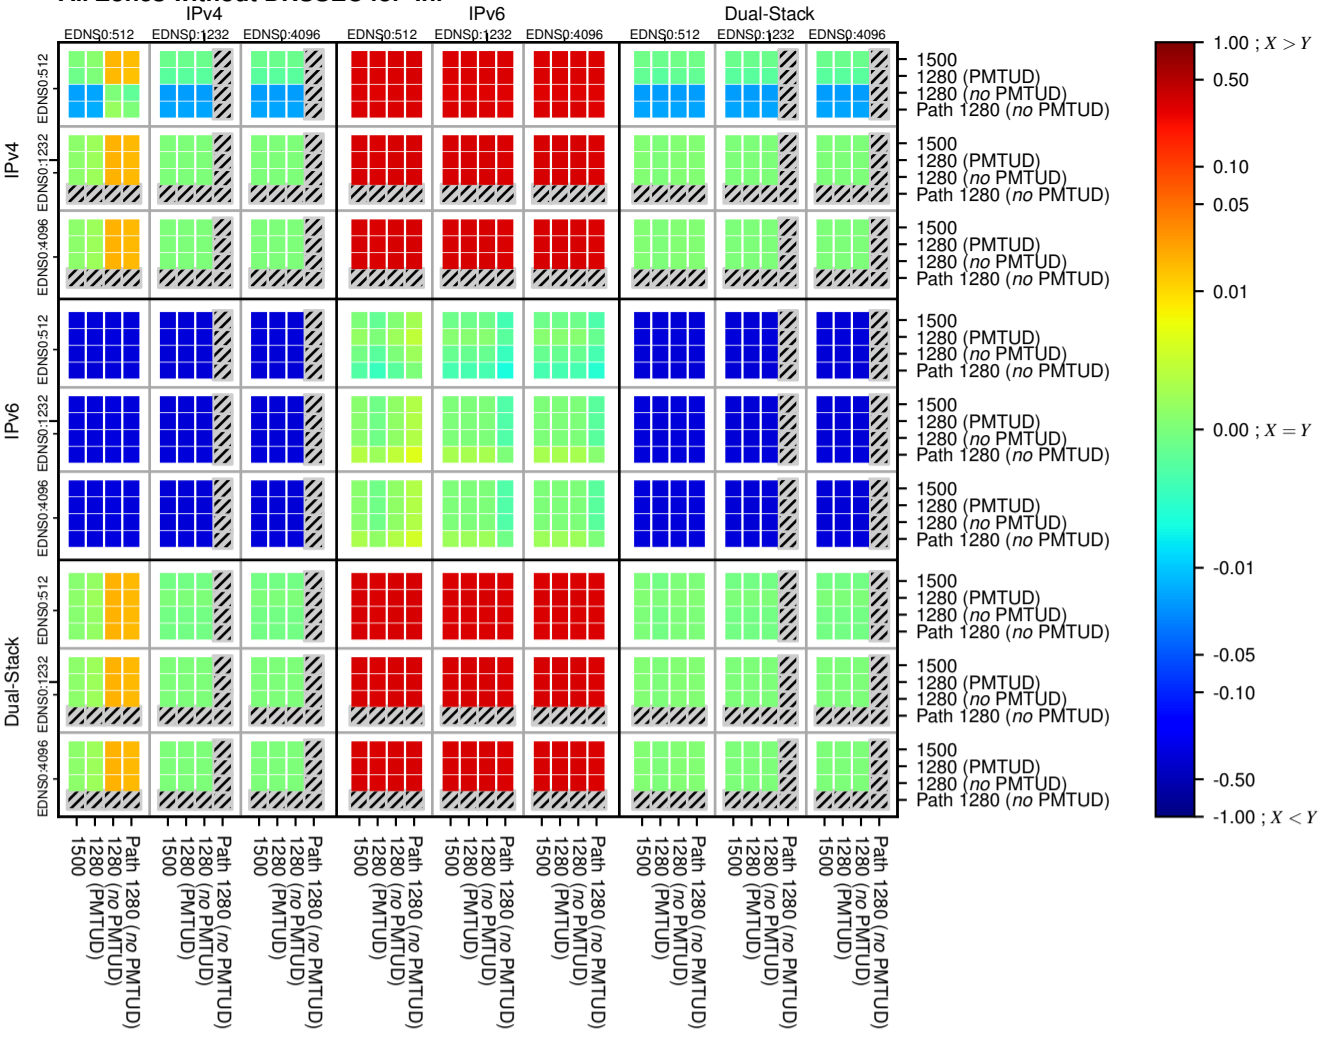

### All Zones without DNSSEC for '.nl'