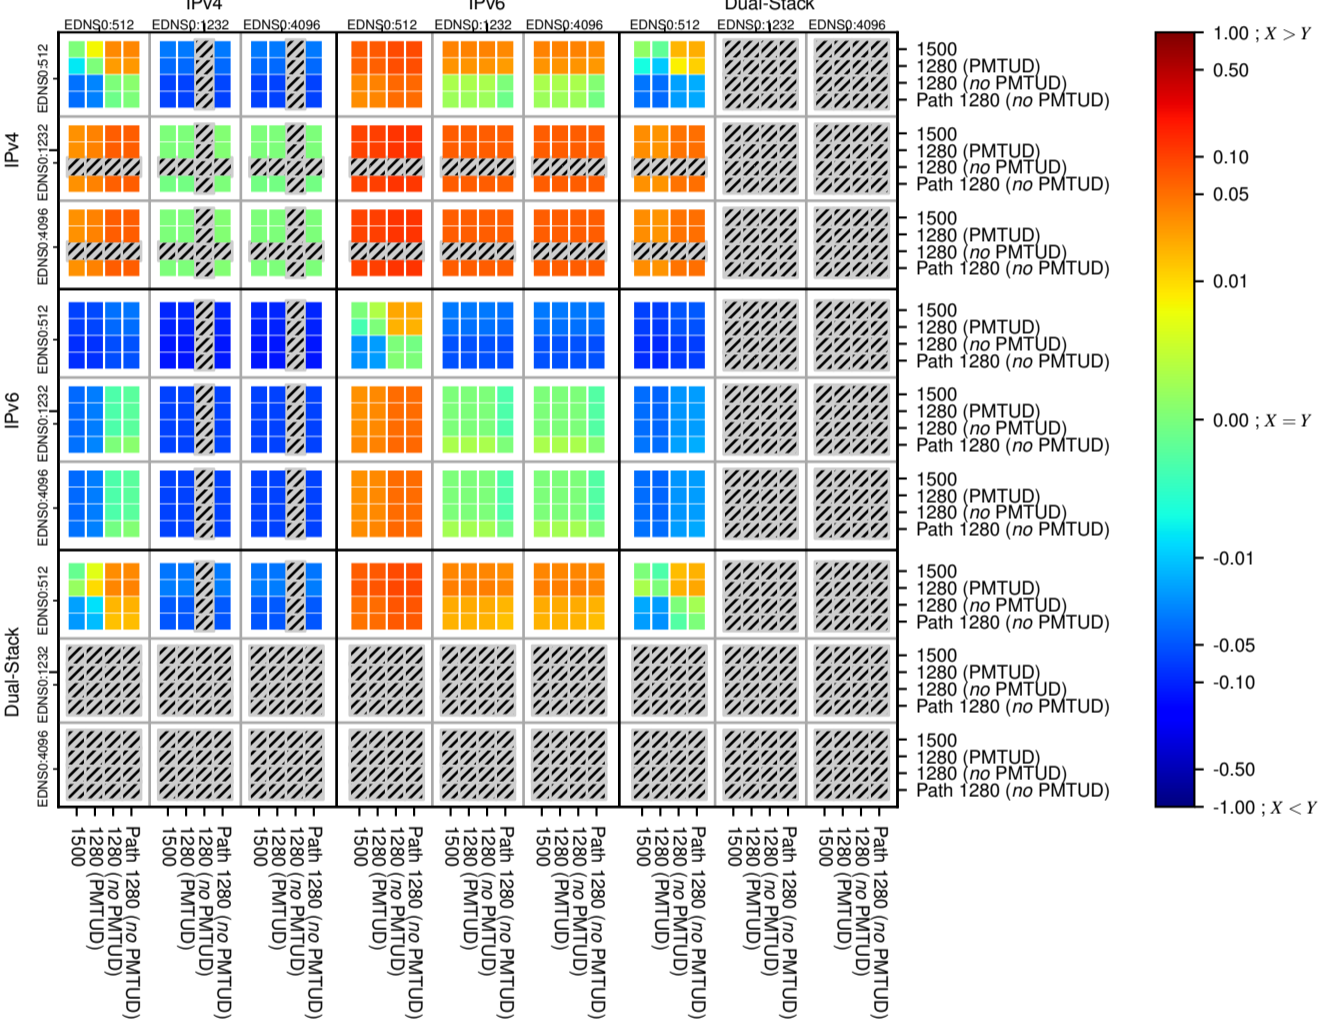

### All Zones without DNSSEC for '.nl'

### All Zones with DNSSEC for '.nl'