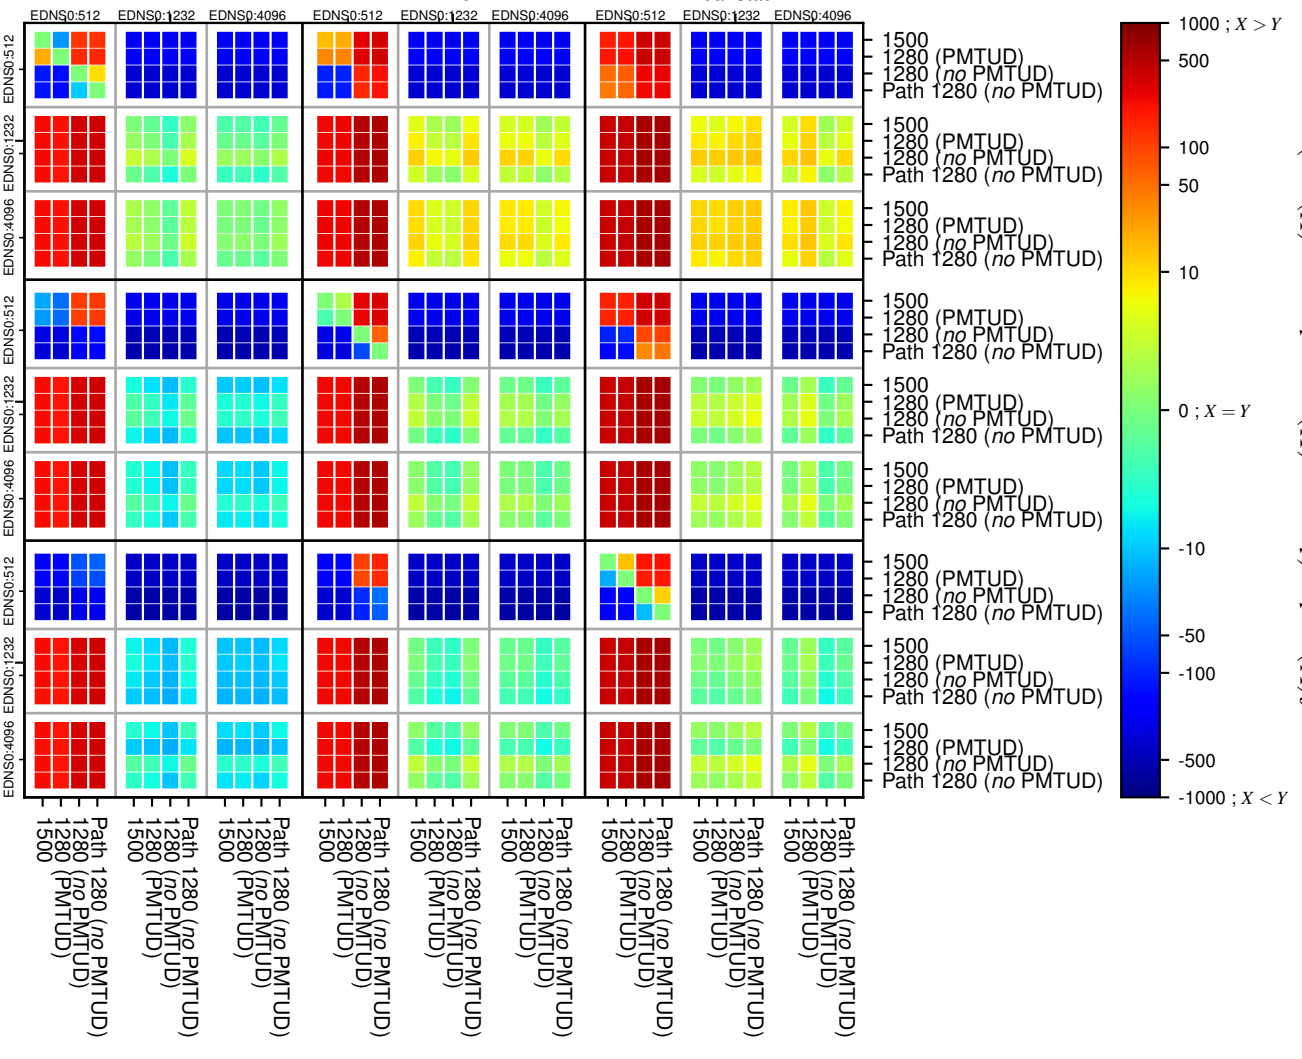

All Zones without DNSSEC returning NOERROR for '.all_psl_domains'

All Zones with DNSSEC returning NOERROR for '.all_psl_domains'

All Zones returning NOERROR for '.all_psl_domains'