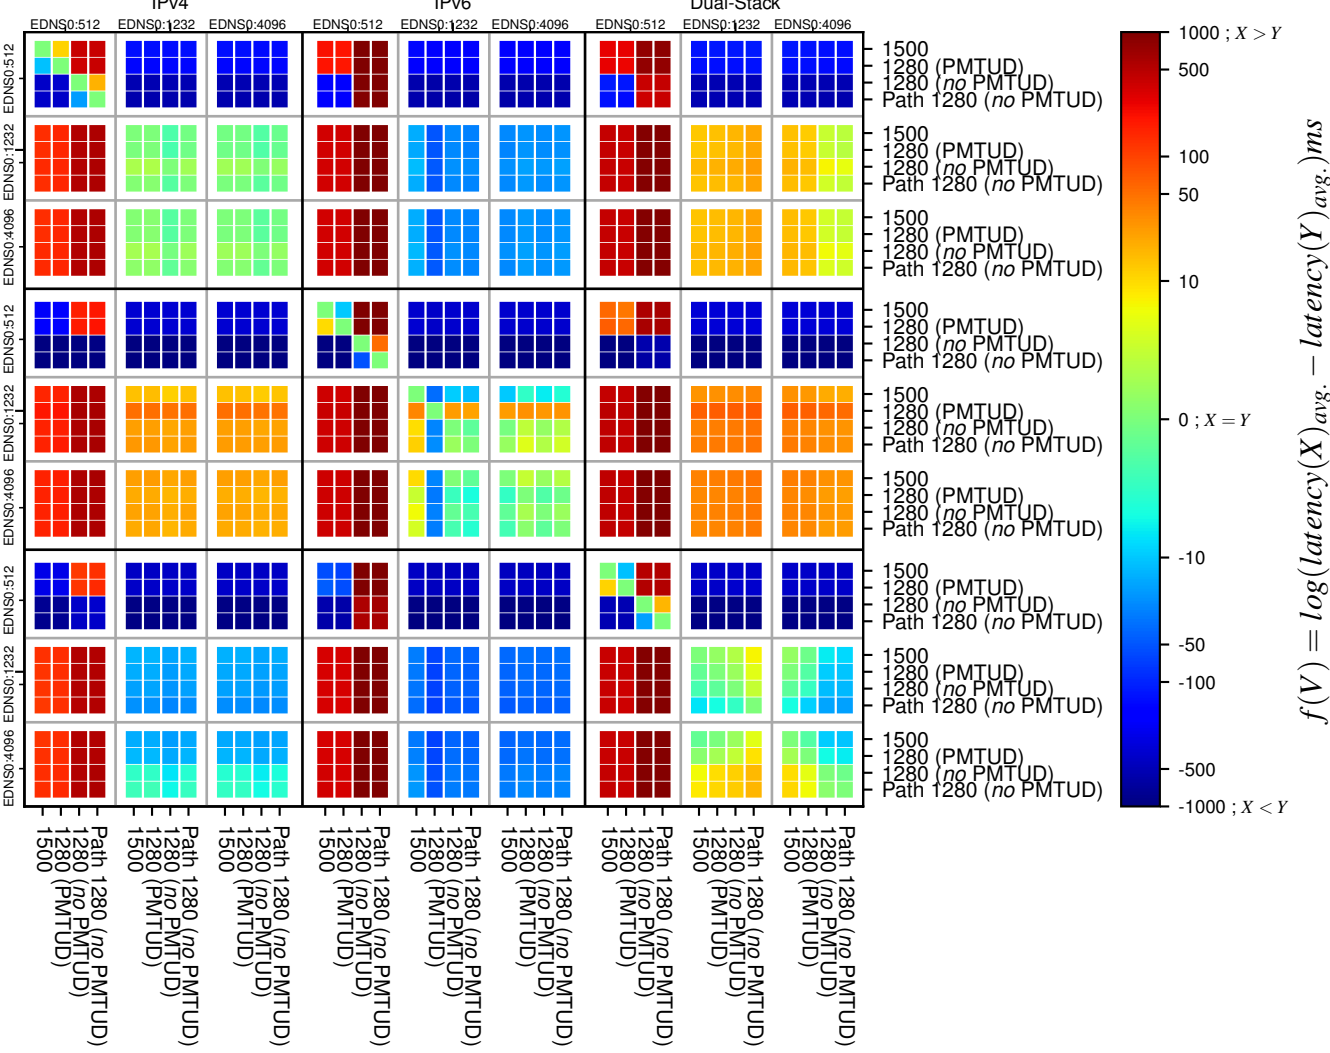

All Zones without DNSSEC returning NOERROR for '.com'

All Zones with DNSSEC returning NOERROR for '.com'

All Zones returning NOERROR for '.com'