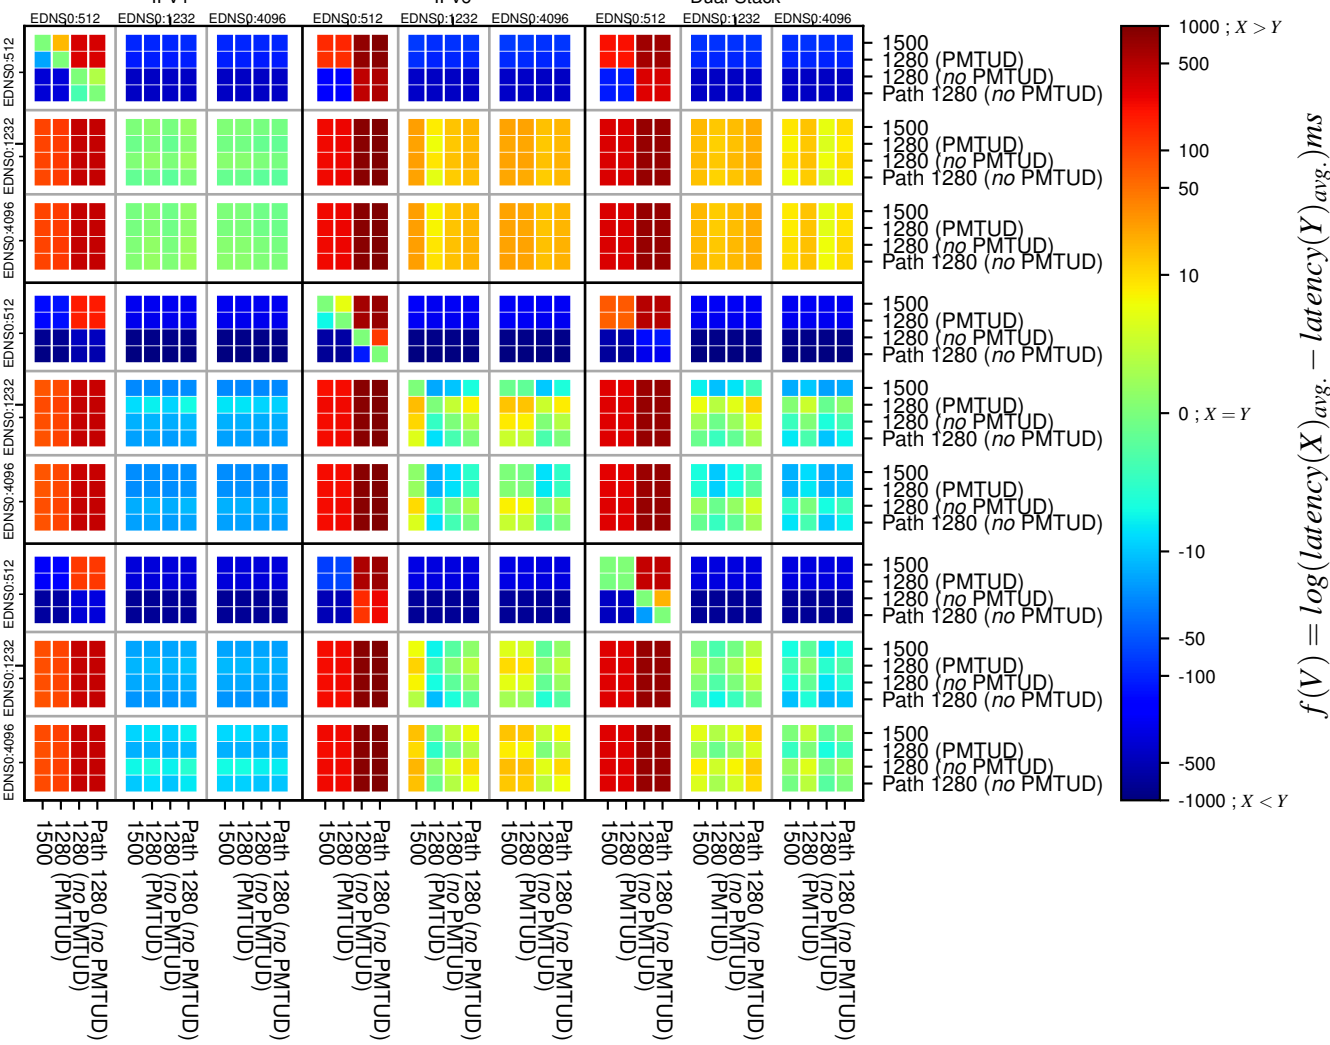

All Zones without DNSSEC returning NOERROR for '.com'

All Zones with DNSSEC returning NOERROR for '.com'

All Zones returning NOERROR for '.com'