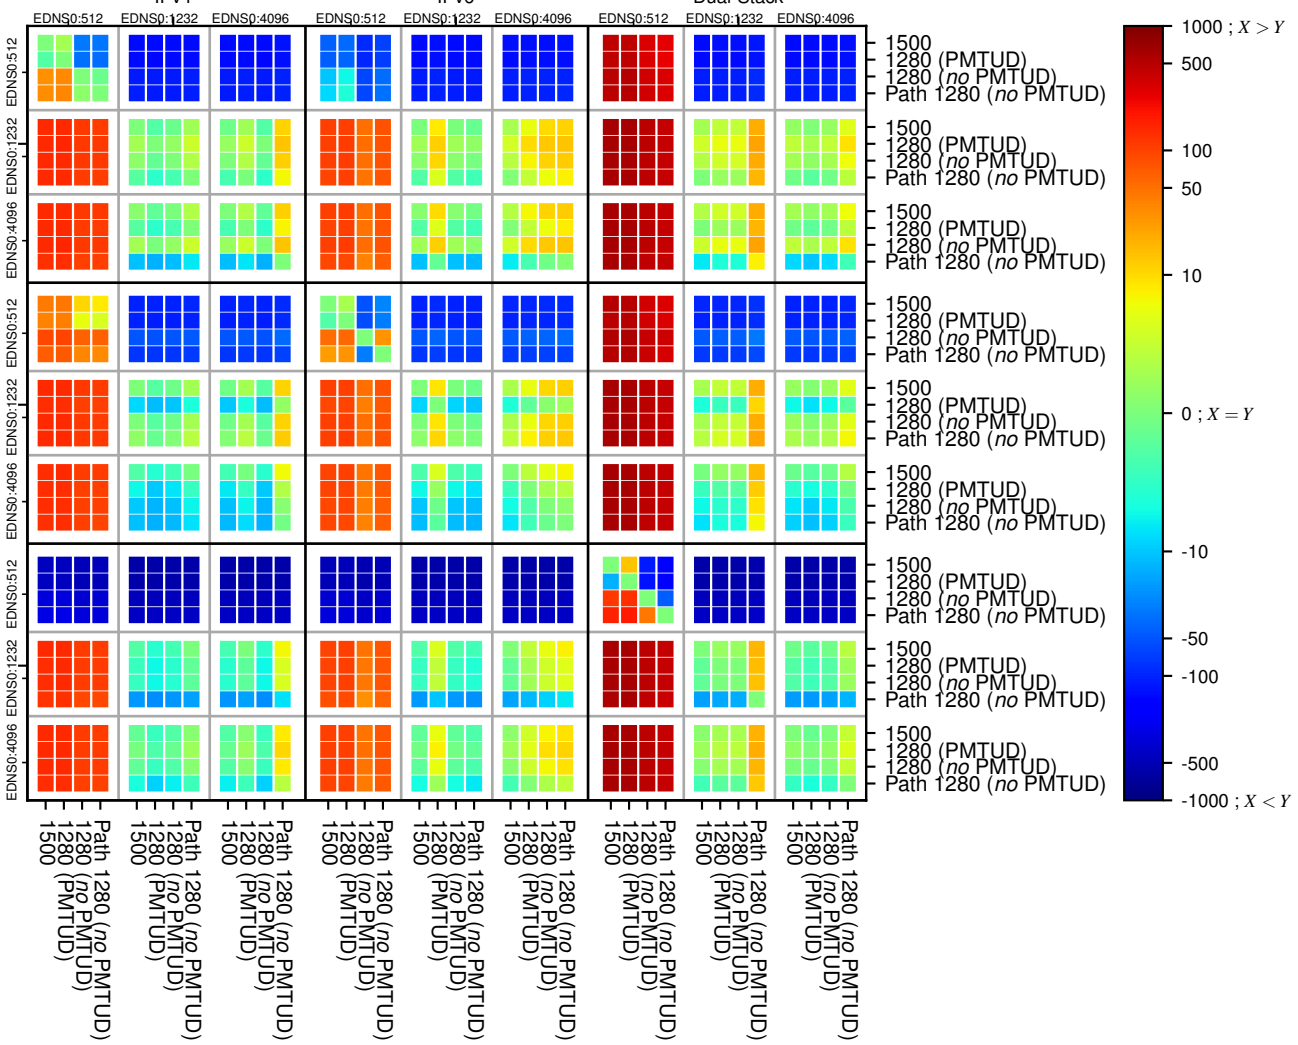

All Zones without DNSSEC returning NOERROR for '.de'

All Zones with DNSSEC returning NOERROR for '.de'

All Zones returning NOERROR for '.de'