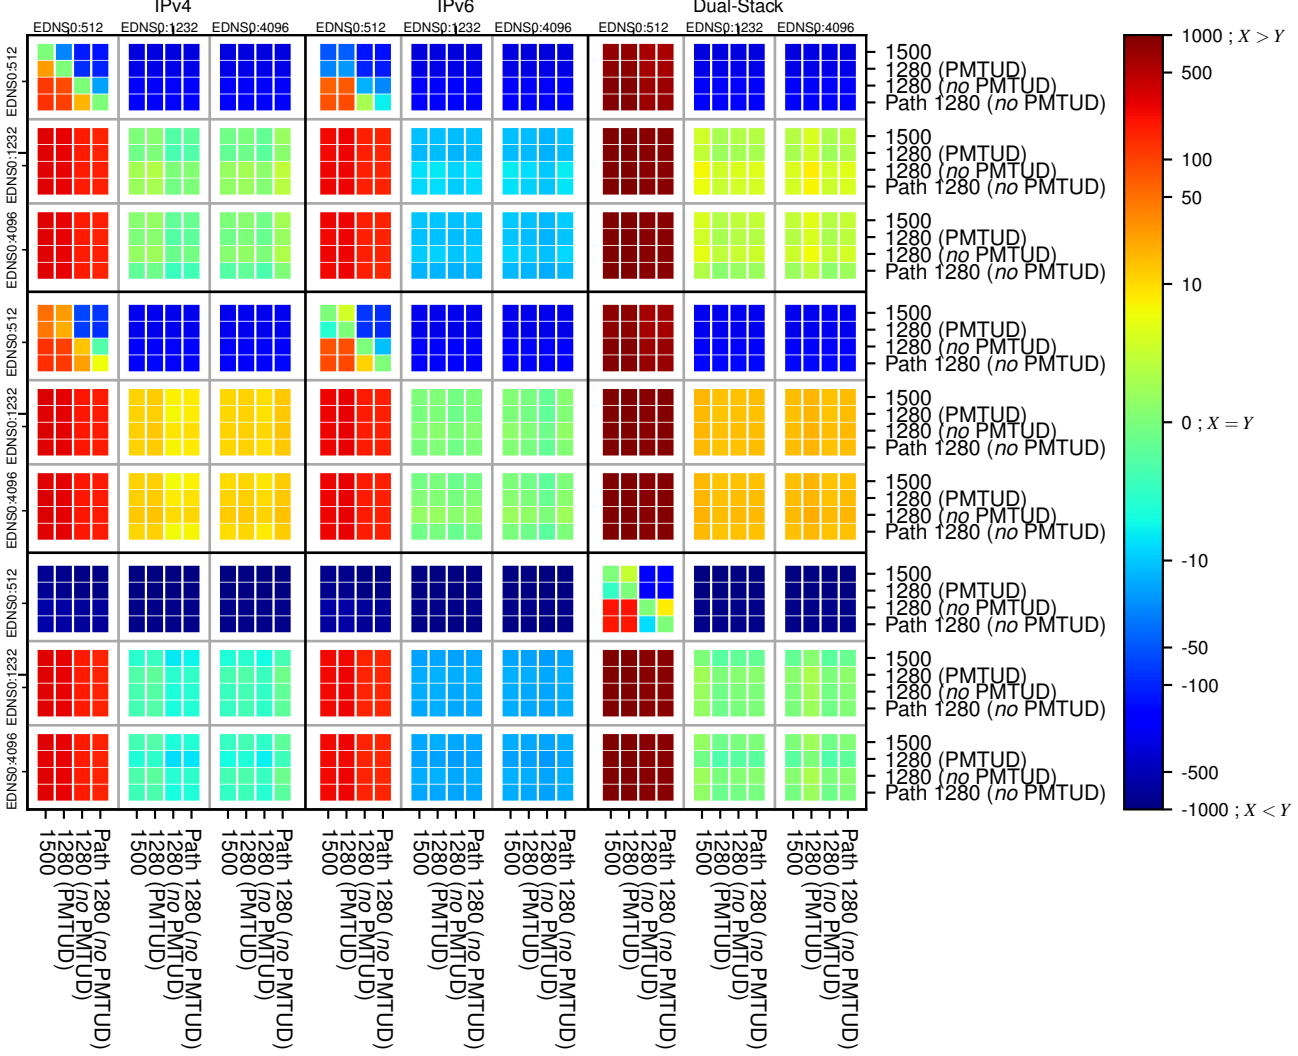

All Zones without DNSSEC returning NOERROR for '.de'

All Zones with DNSSEC returning NOERROR for '.de'

All Zones returning NOERROR for '.de'