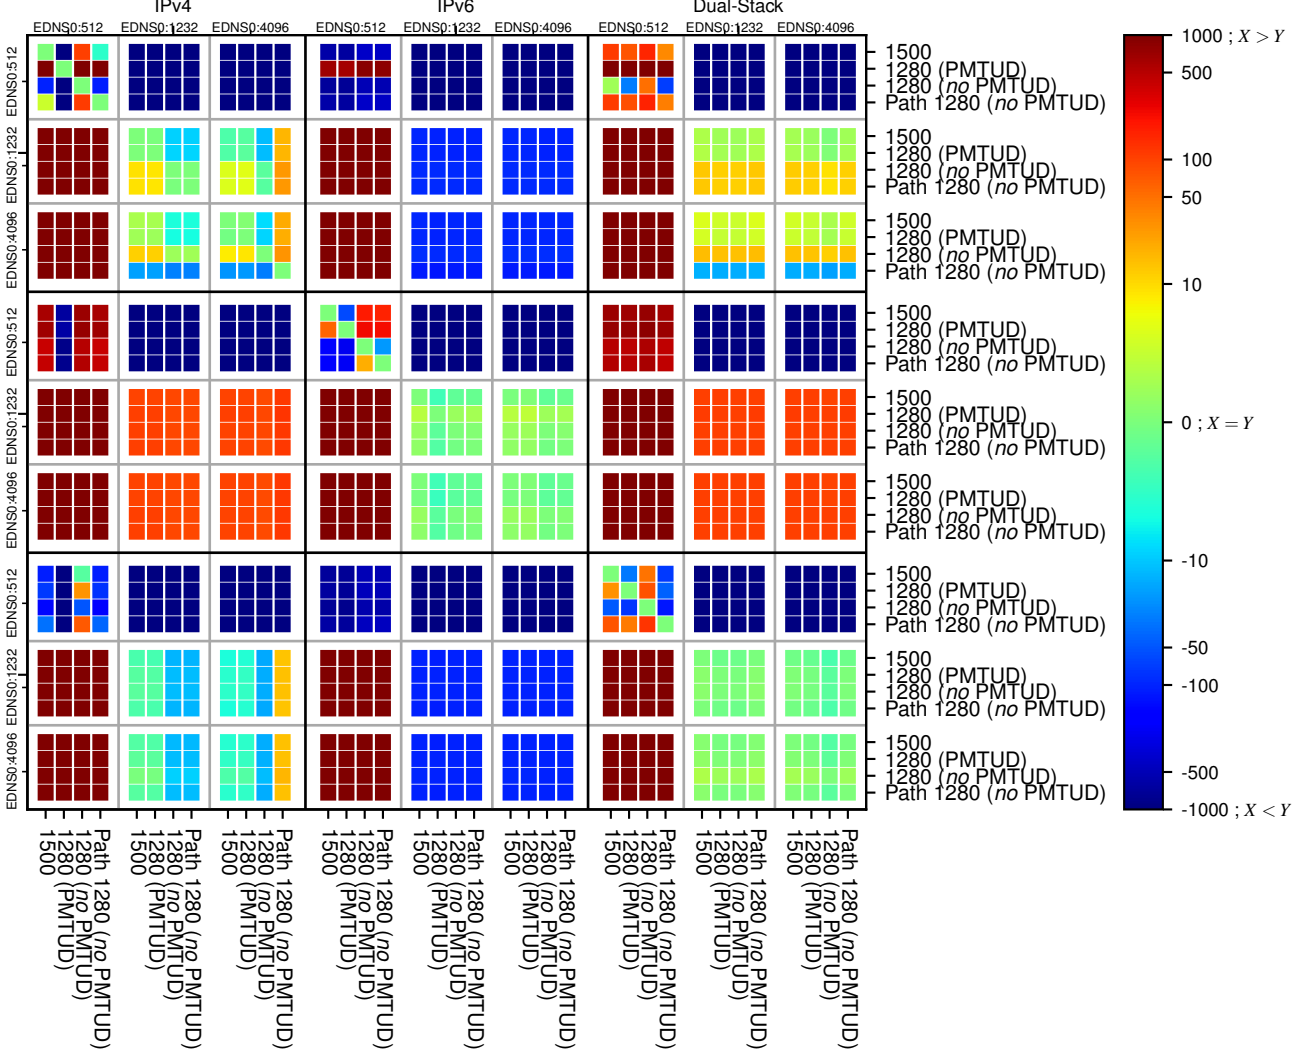

All Zones without DNSSEC returning NOERROR for '.jp'

All Zones with DNSSEC returning NOERROR for '.jp'

All Zones returning NOERROR for '.jp'