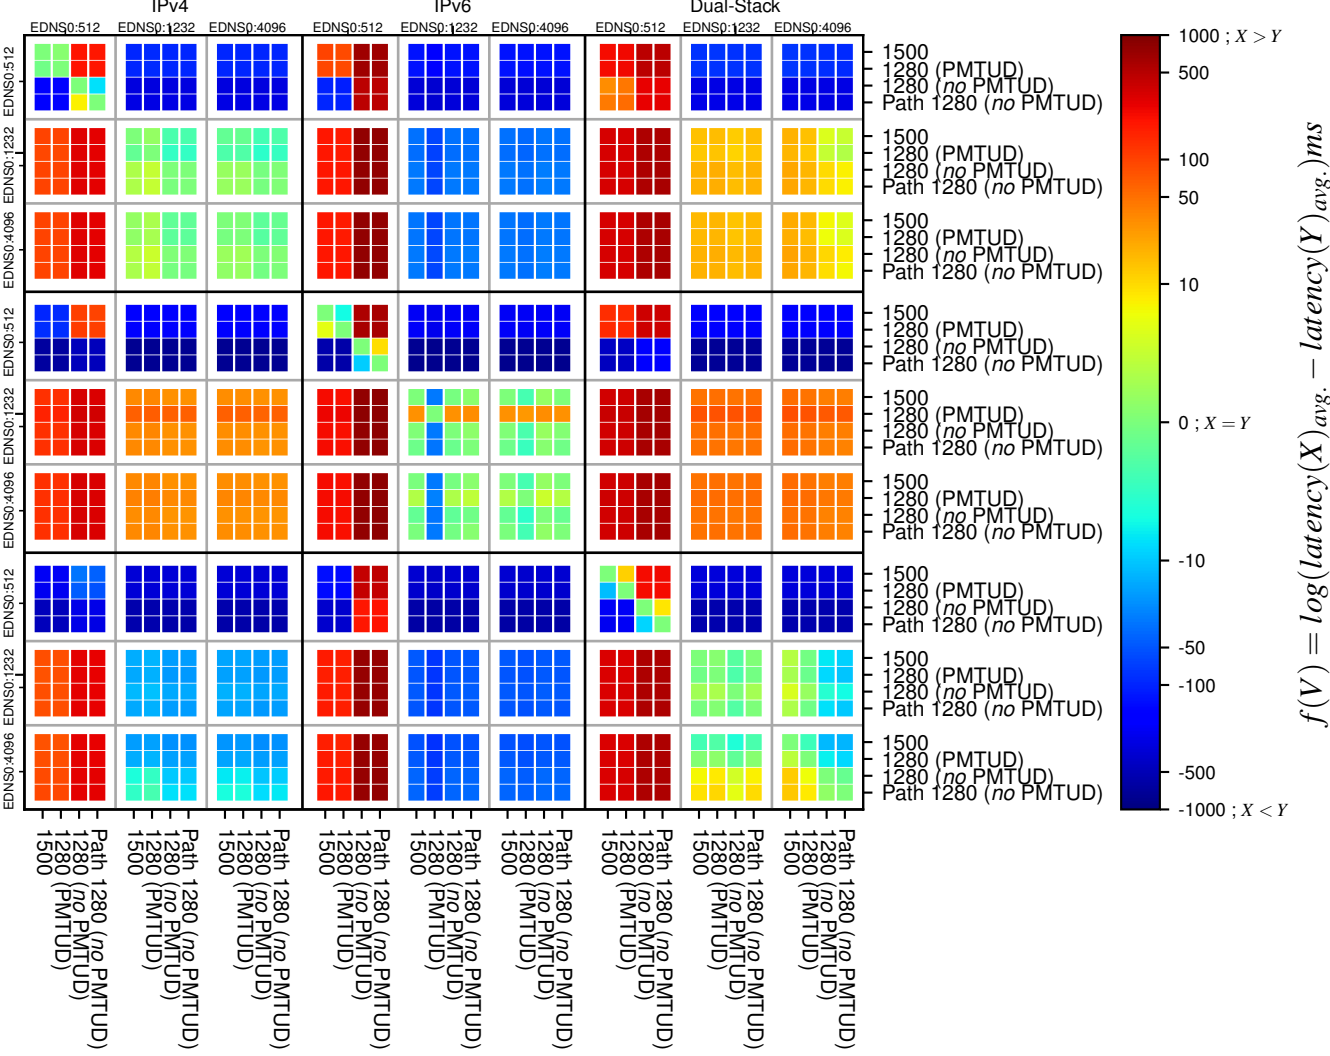

### All Zones without DNSSEC returning NOERROR for '.net'