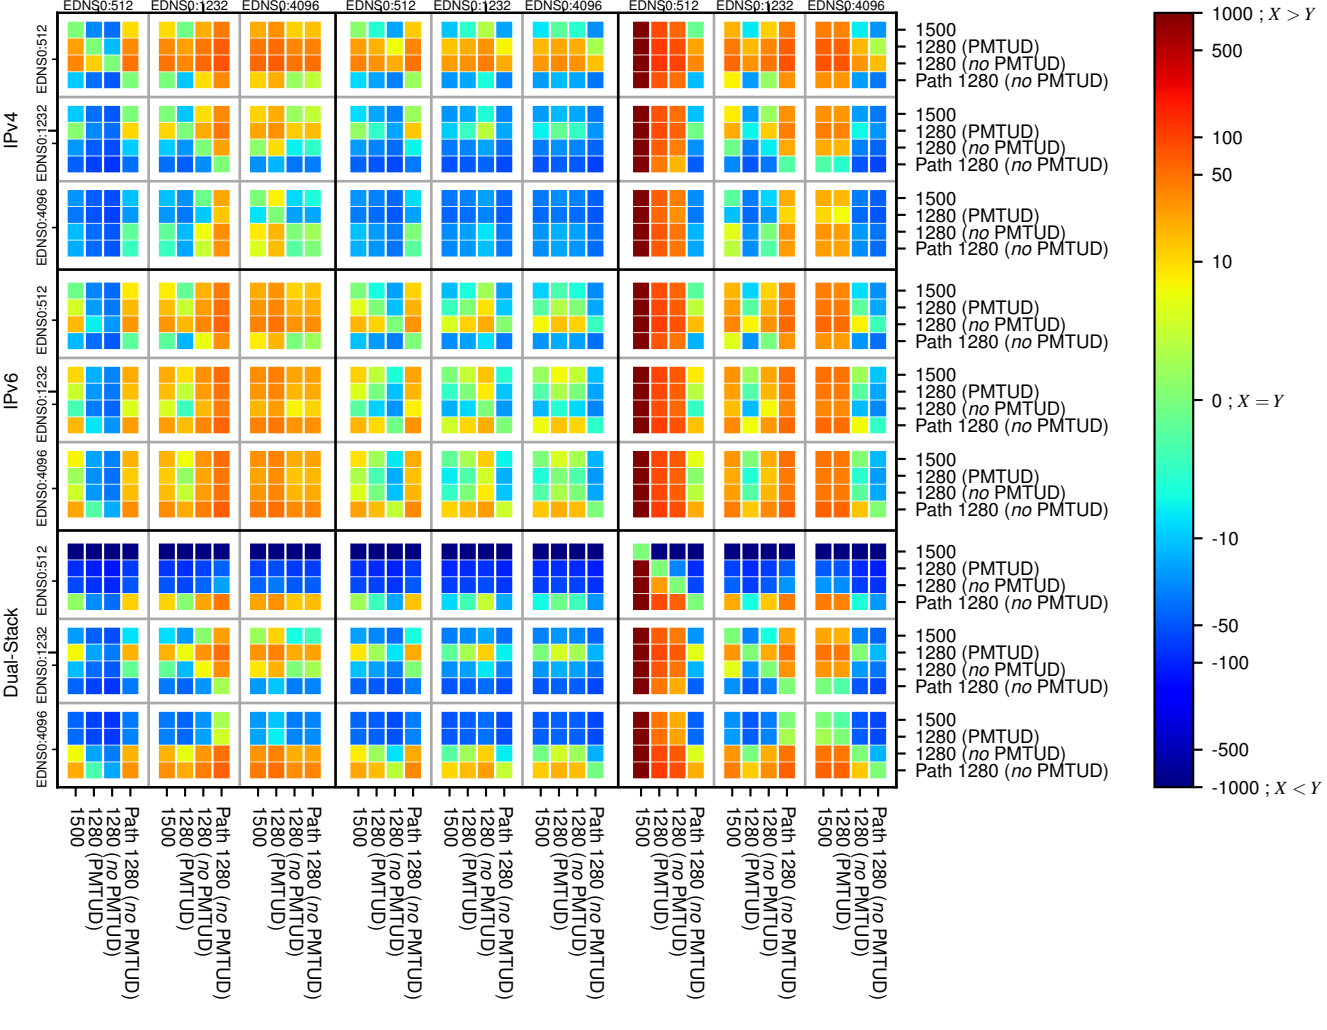

All Zones without DNSSEC returning NOERROR for '.de'

All Zones with DNSSEC returning NOERROR for '.de'

All Zones returning NOERROR for '.de'