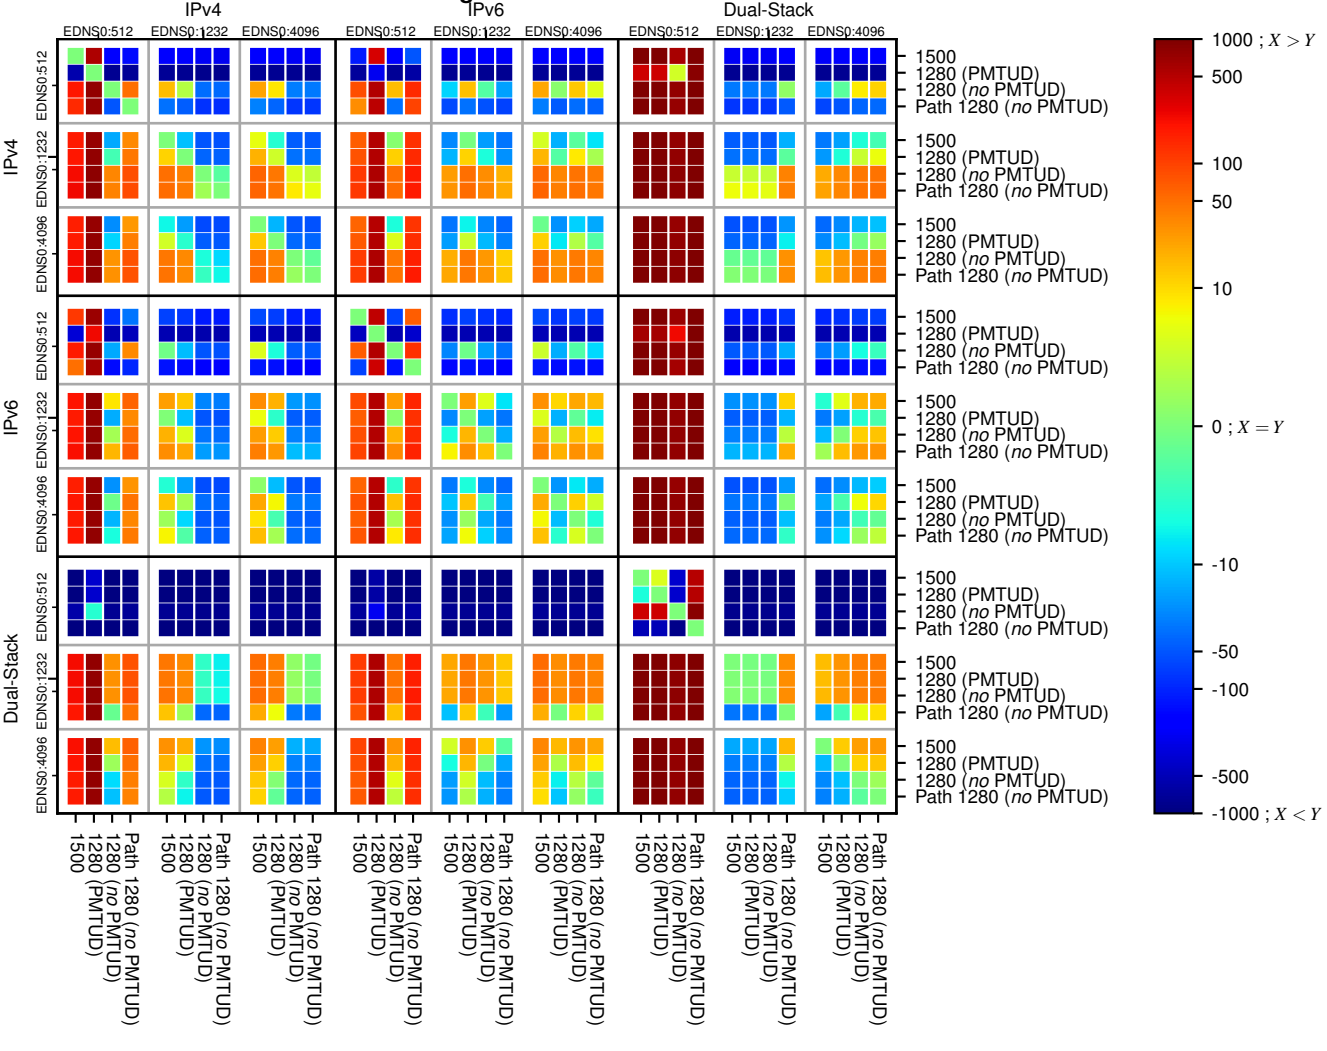

All Zones without DNSSEC returning NOERROR for '.de'

All Zones with DNSSEC returning NOERROR for '.de'

All Zones returning NOERROR for '.de'