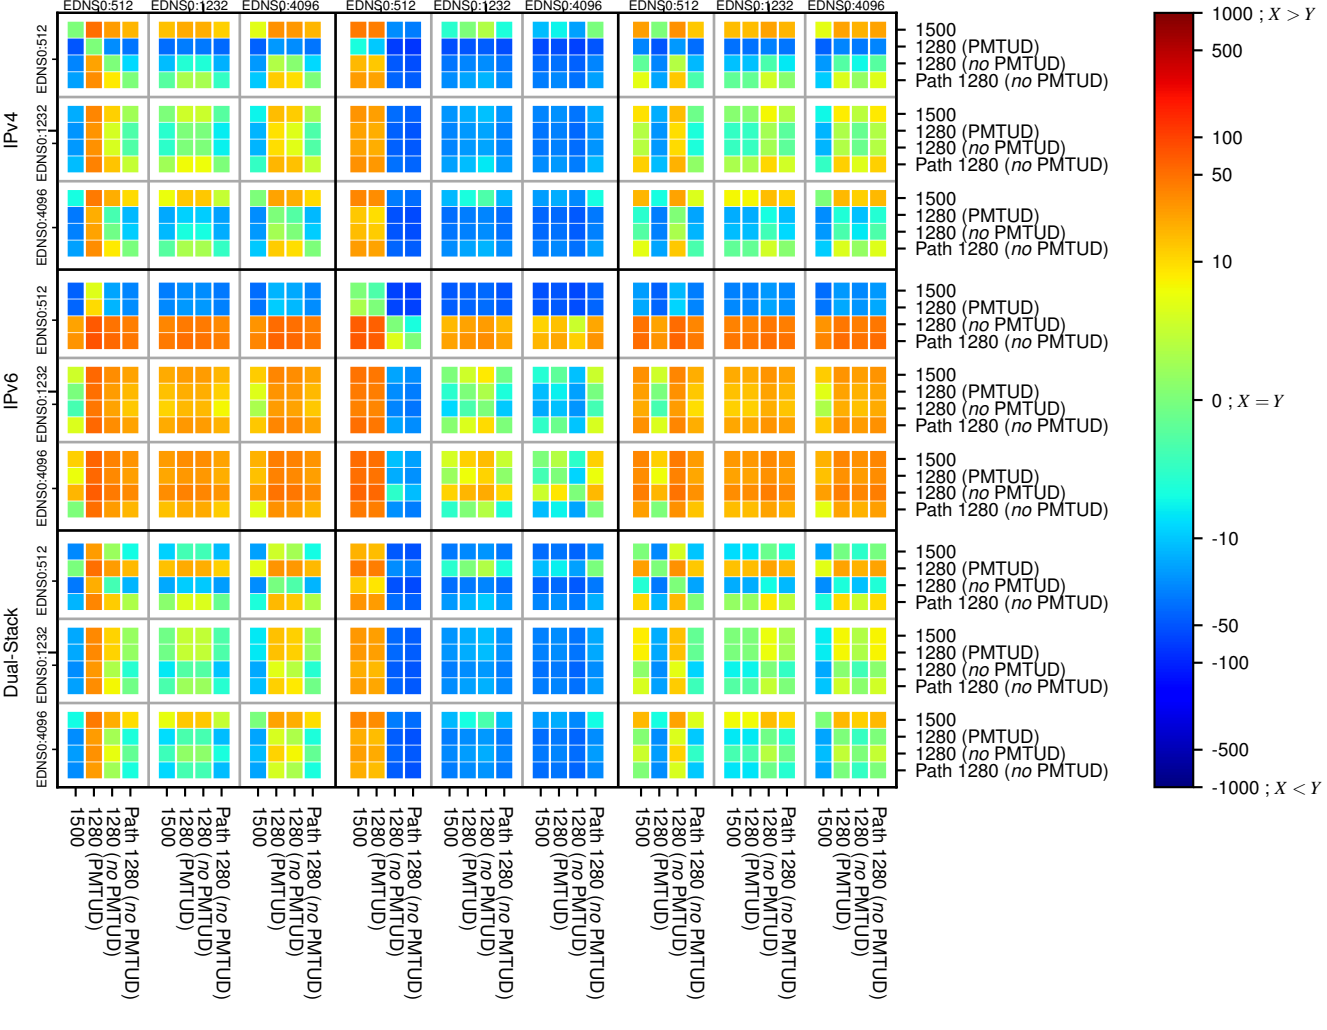

All Zones with DNSSEC returning NOERROR for '.se'