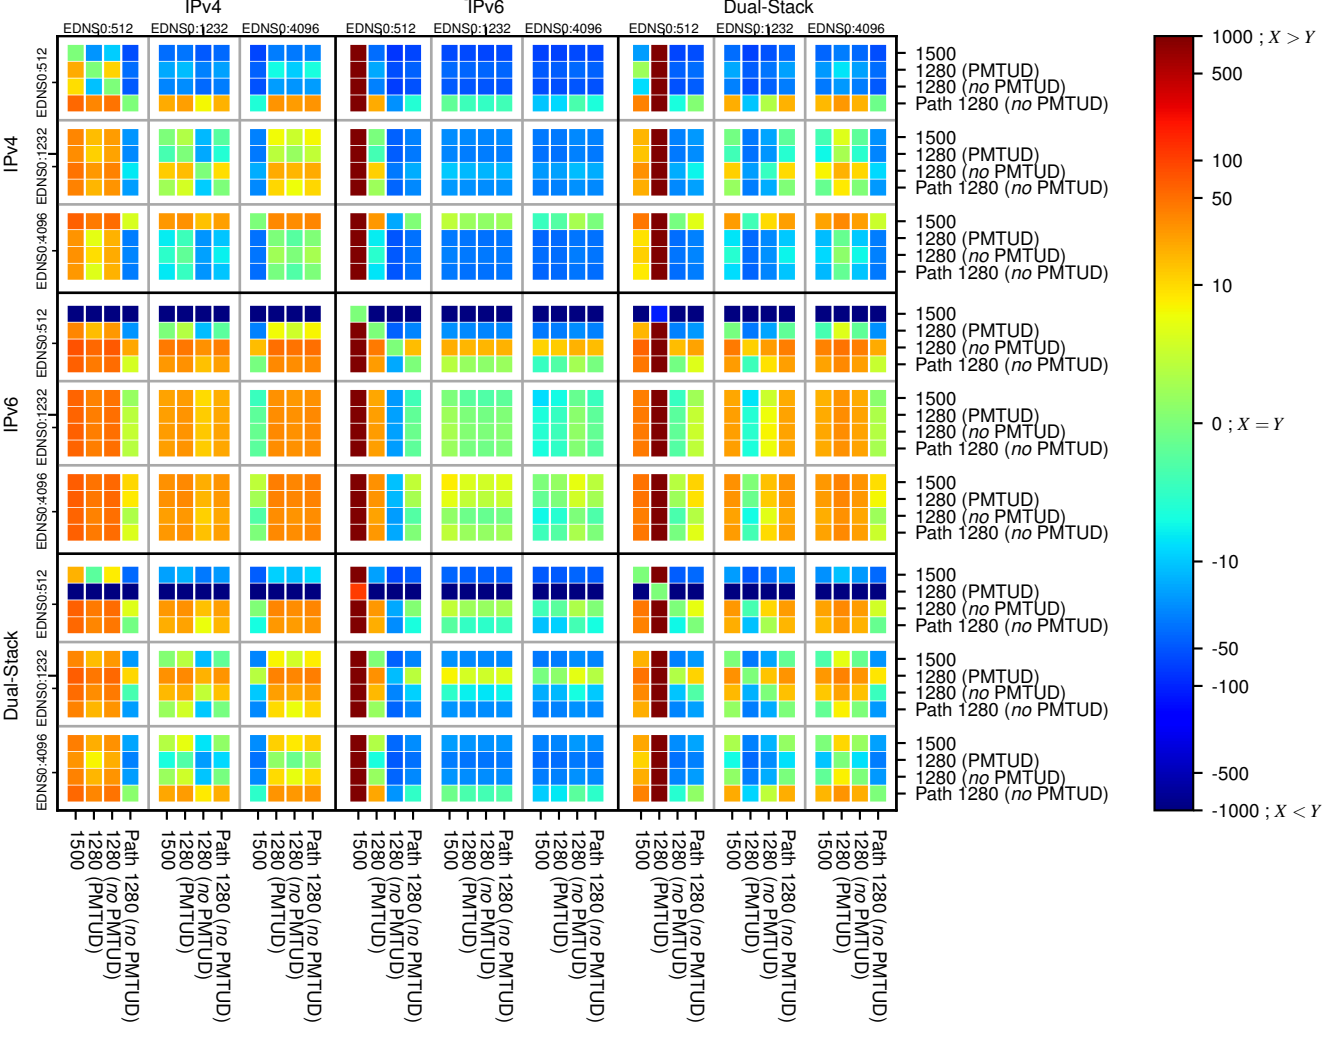

### All Zones without DNSSEC returning NOERROR for '.se'

### All Zones with DNSSEC returning NOERROR for '.se'