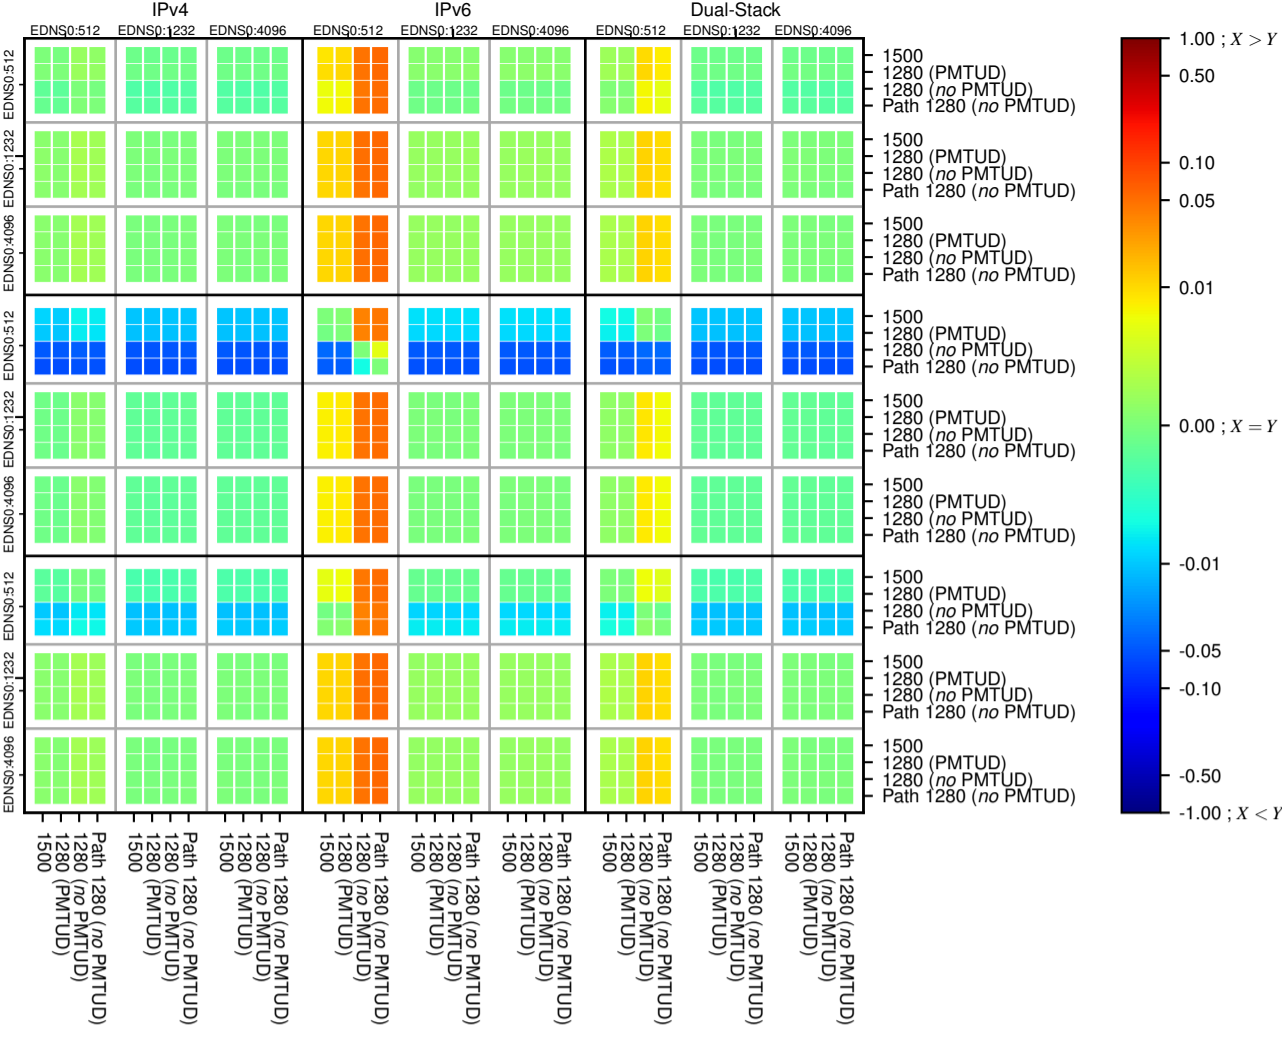

### All Zones without DNSSEC for '.com'

$$f(V) = |(X_{TIMEOUT} | \% - SERVFAIL) - (Y_{TIMEOUT} | \% - SERVFAIL)|$$

### All Zones with DNSSEC for '.com'

$$f(V) = |(X_{TIMEOUT} | \% - SERVFAIL) - (Y_{TIMEOUT} | \% - SERVFAIL)|$$

### All Zones for '.com'

$$f(V) = |(X_{TIMEOUT} | \% - SERVFAIL) - (Y_{TIMEOUT} | \% - SERVFAIL)|$$