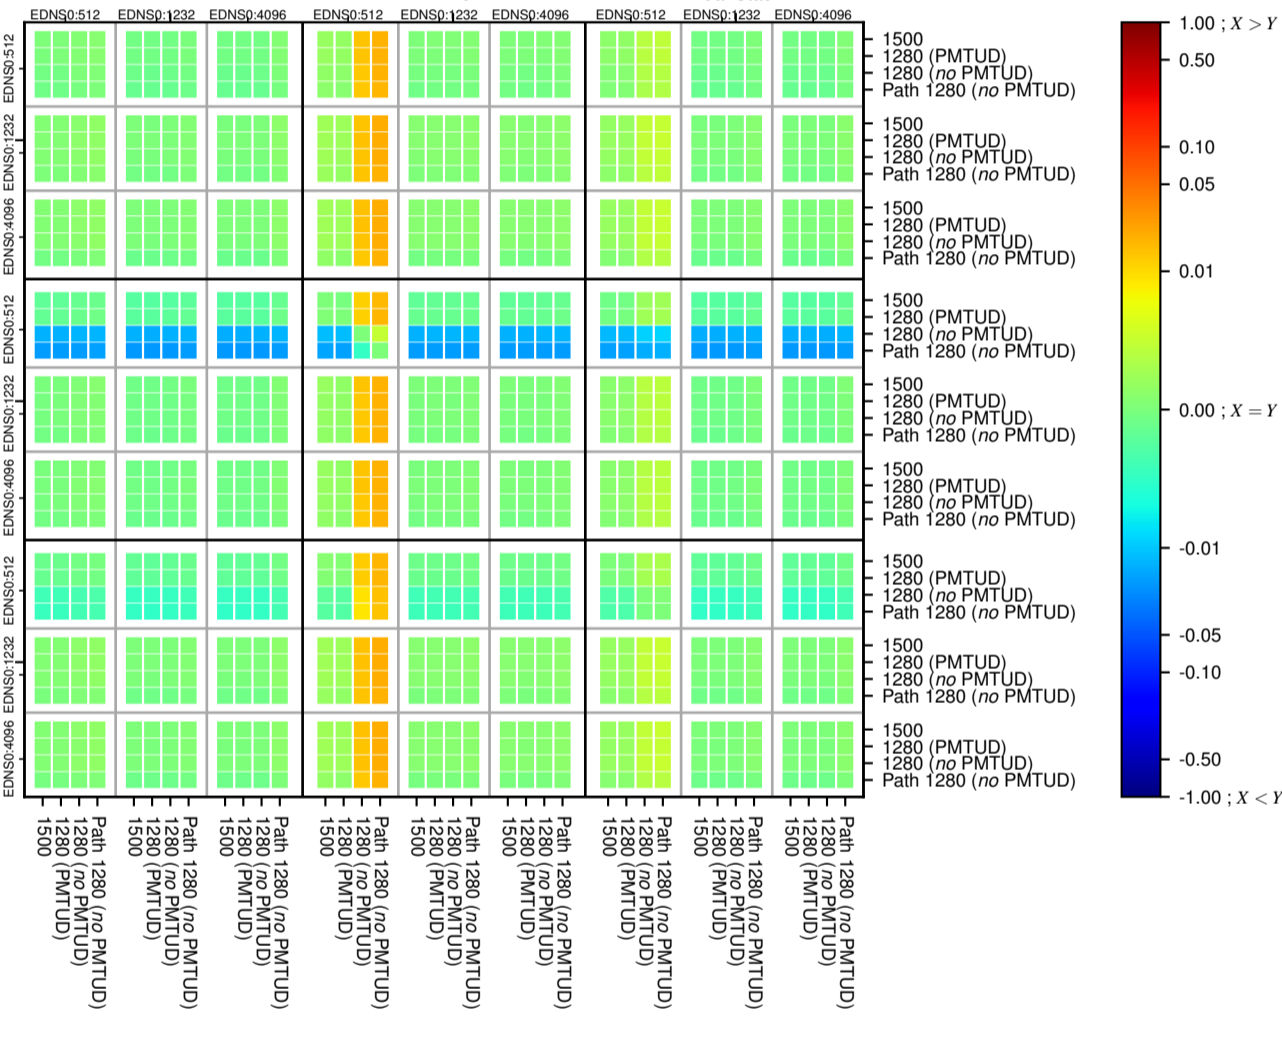

### All Zones without DNSSEC for '.com'

$$f(V) = |(X_{TIMEOUT} | \% - SERVFAIL) - (Y_{TIMEOUT} | \% - SERVFAIL)|$$

### All Zones with DNSSEC for '.com'

$$f(V) = |(X_{TIMEOUT} | \% - SERVFAIL) - (Y_{TIMEOUT} | \% - SERVFAIL)|$$

### All Zones for '.com'

$$f(V) = |(X_{TIMEOUT} | \% - SERVFAIL) - (Y_{TIMEOUT} | \% - SERVFAIL)|$$