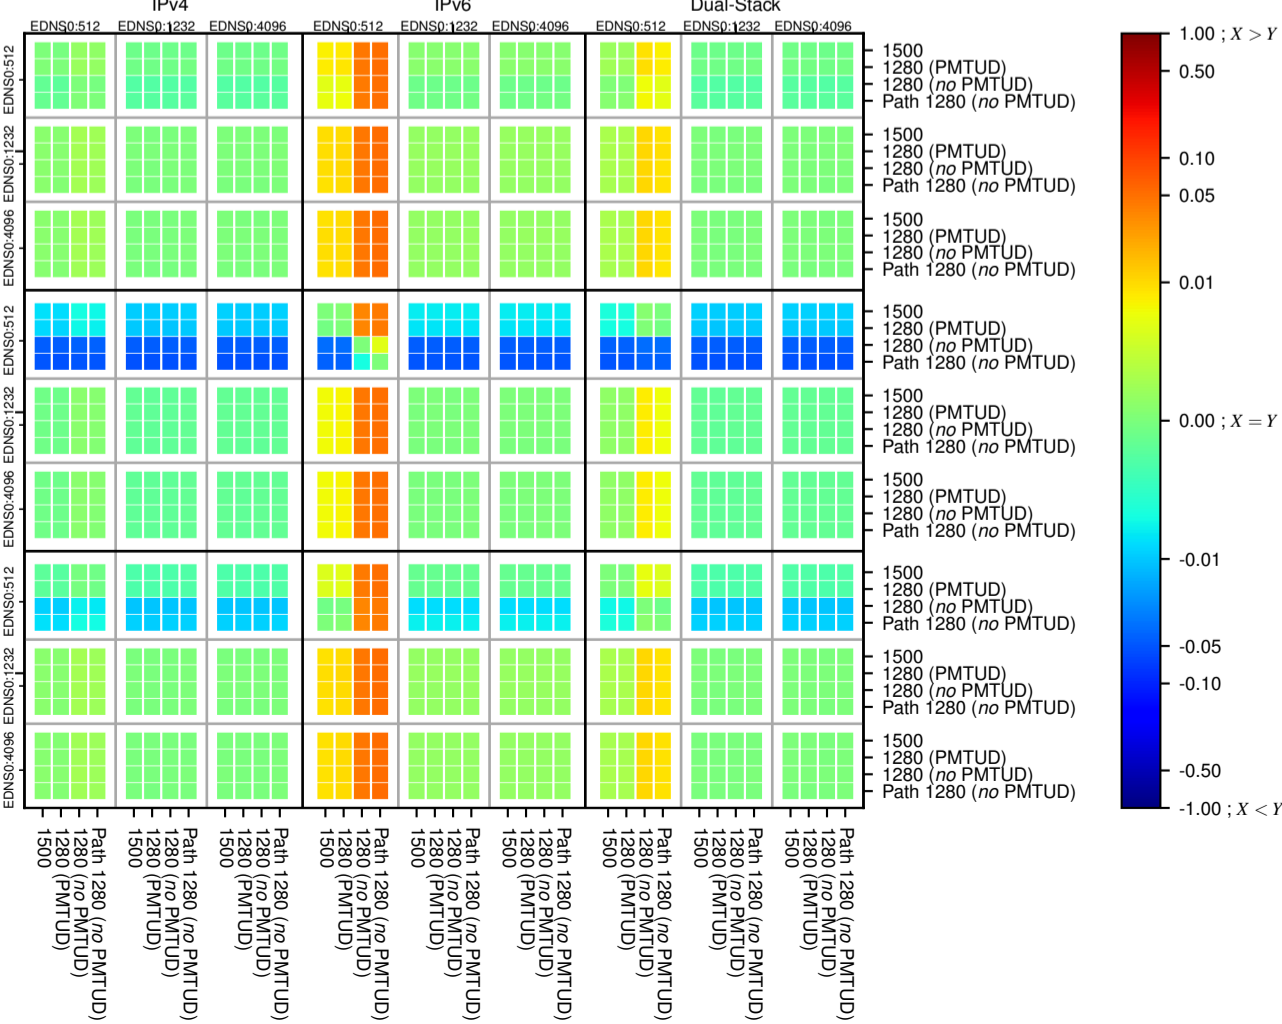

### All Zones without DNSSEC for '.com'

$$f(V) = |(X_{TIMEOUT} | \% - SERVFAIL) - (Y_{TIMEOUT} | \% - SERVFAIL)|$$

### All Zones with DNSSEC for '.com'

$$f(V) = |(X_{TIMEOUT} | \% - SERVFAIL) - (Y_{TIMEOUT} | \% - SERVFAIL)|$$

### All Zones for '.com'

$$f(V) = |(X_{TIMEOUT} | \% - SERVFAIL) - (Y_{TIMEOUT} | \% - SERVFAIL)|$$