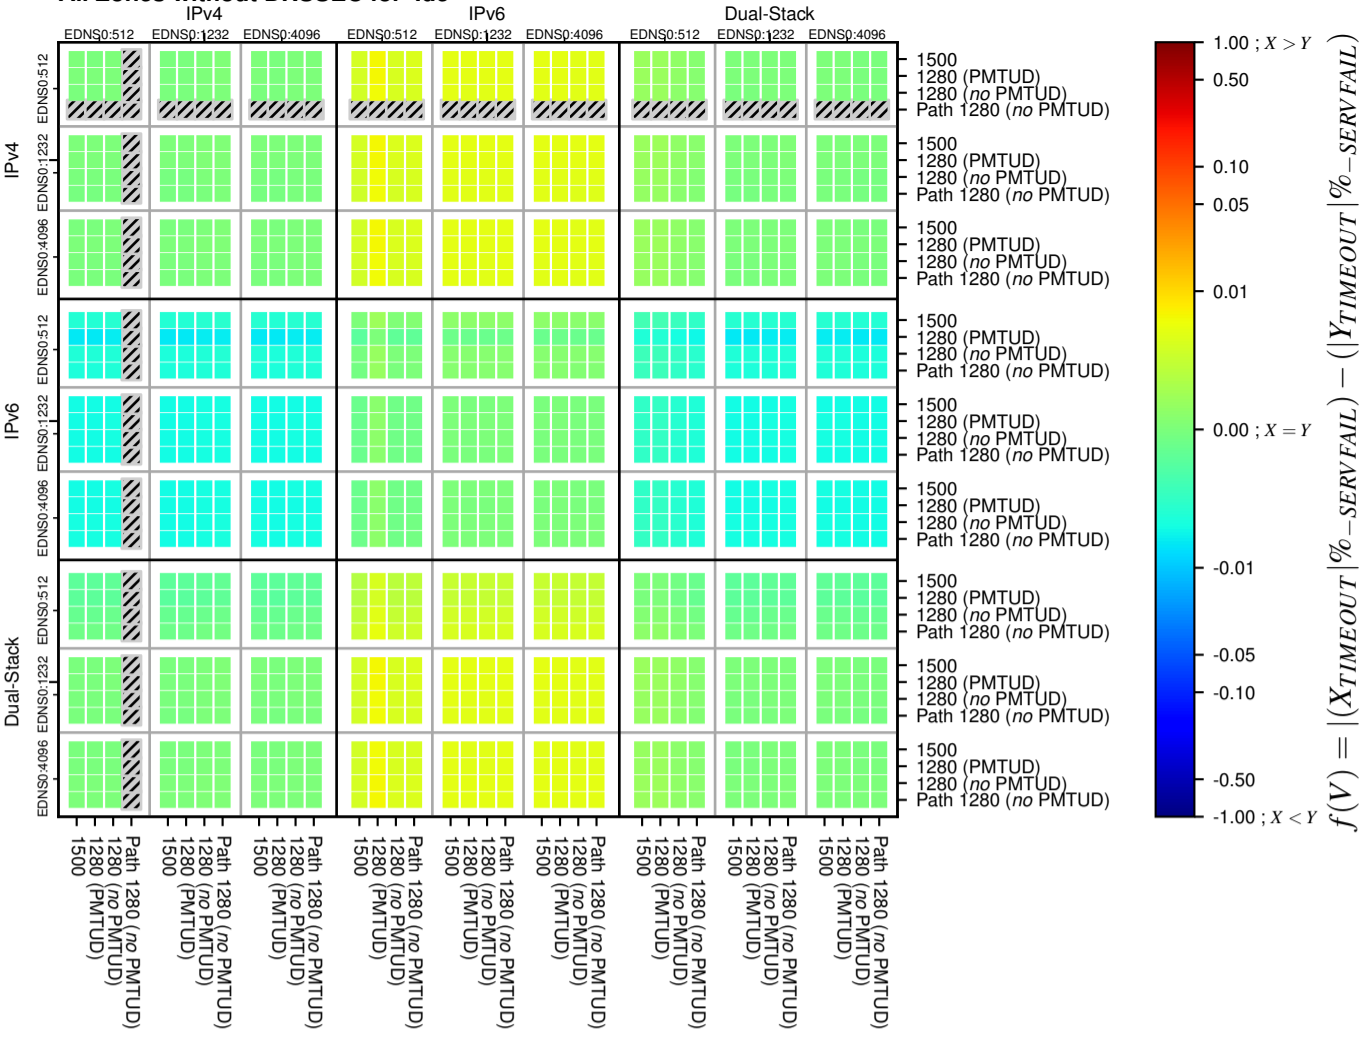

All Zones without DNSSEC for '.de'

All Zones with DNSSEC for '.de'

All Zones for '.de'