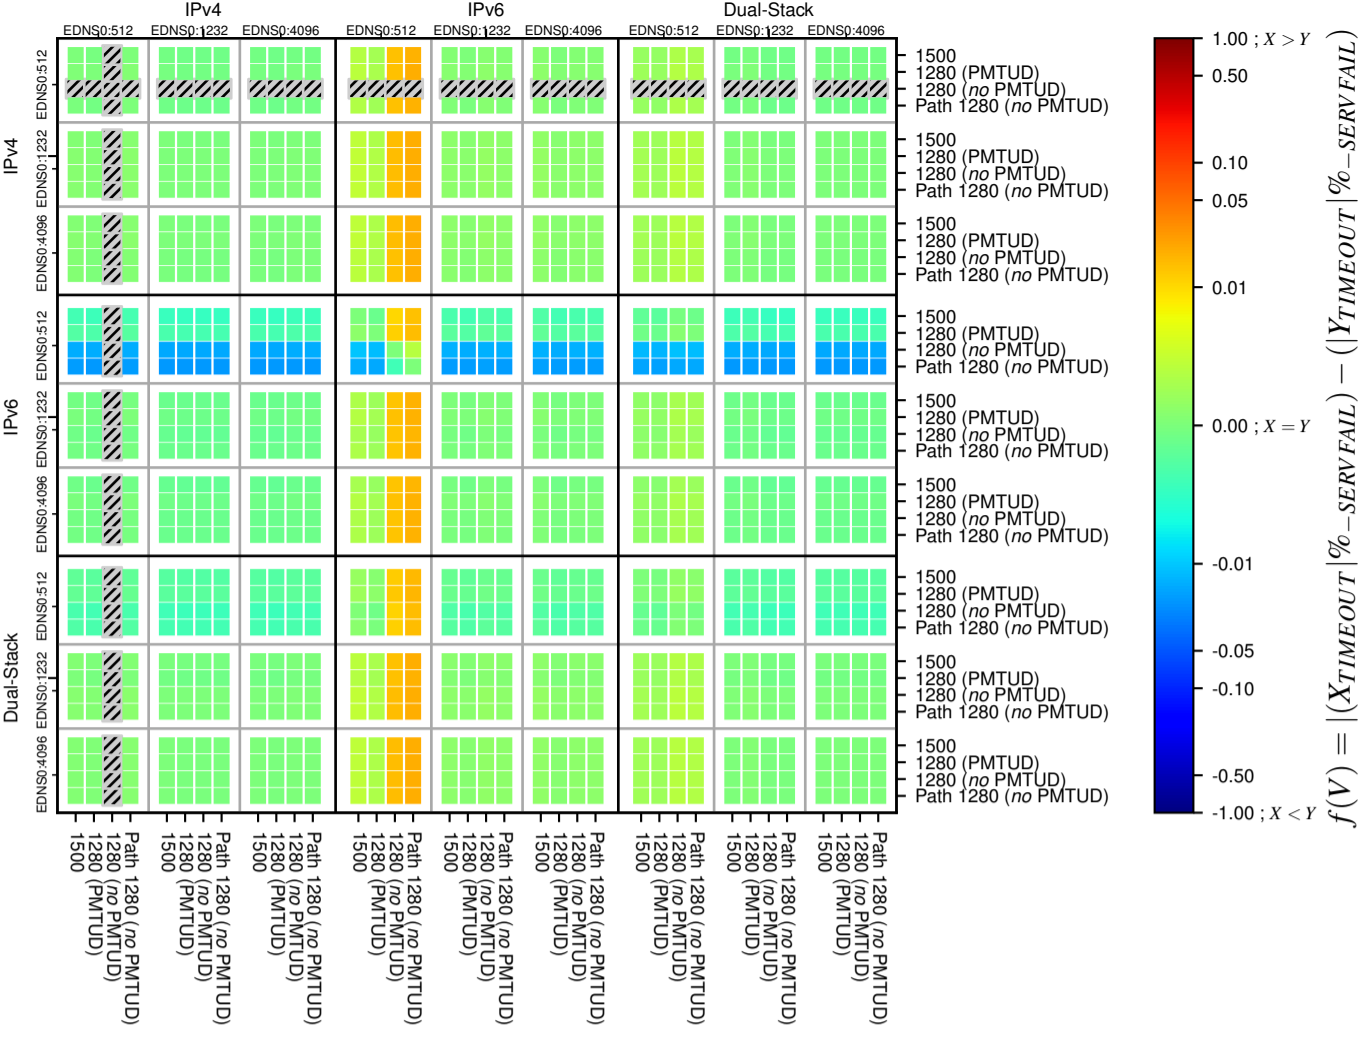

All Zones without DNSSEC for '.it'

All Zones with DNSSEC for '.it'

All Zones for '.it'

$$f(V) = |X_{TIMEOUT} \% - SERVFAIL} - (Y_{TIMEOUT} \% - SERVFAIL)}$$

$$f(V) = |X_{TIMEOUT} \% - SERVFAIL} - (Y_{TIMEOUT} \% - SERVFAIL)}$$

$$f(V) = |X_{TIMEOUT} \% - SERVFAIL} - (Y_{TIMEOUT} \% - SERVFAIL)}$$