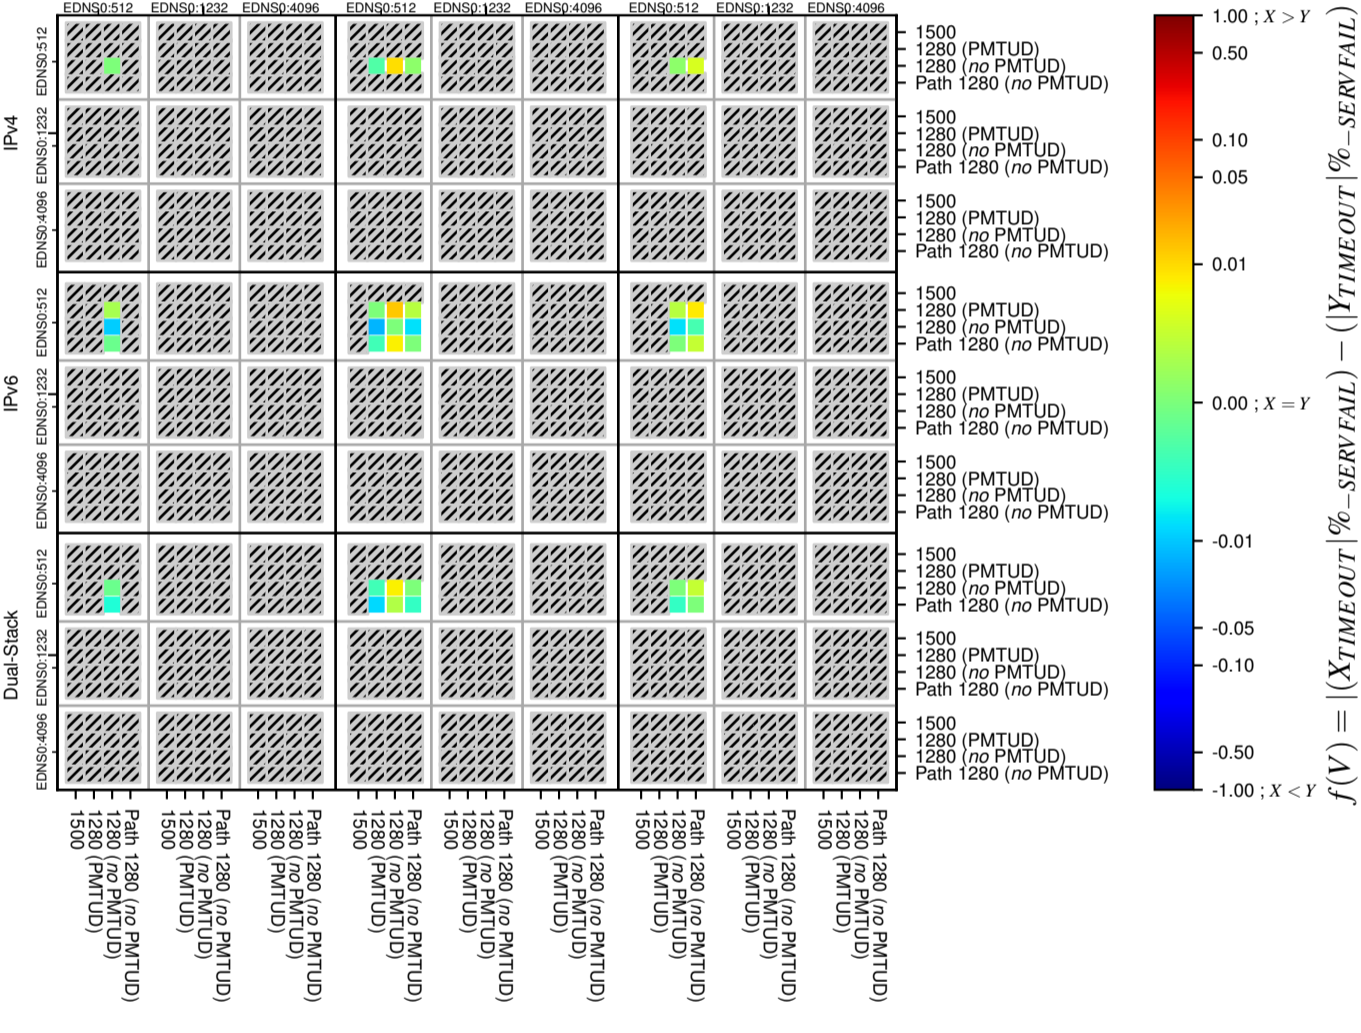

All Zones without DNSSEC for '.it'

All Zones with DNSSEC for '.it'

All Zones for '.it'

$$f(V) = |X_{TIMEOUT} \% - SERVFAIL} - (Y_{TIMEOUT} \% - SERVFAIL)}$$

$$f(V) = |X_{TIMEOUT} \% - SERVFAIL} - (Y_{TIMEOUT} \% - SERVFAIL)}$$

$$f(V) = |X_{TIMEOUT} \% - SERVFAIL} - (Y_{TIMEOUT} \% - SERVFAIL)}$$