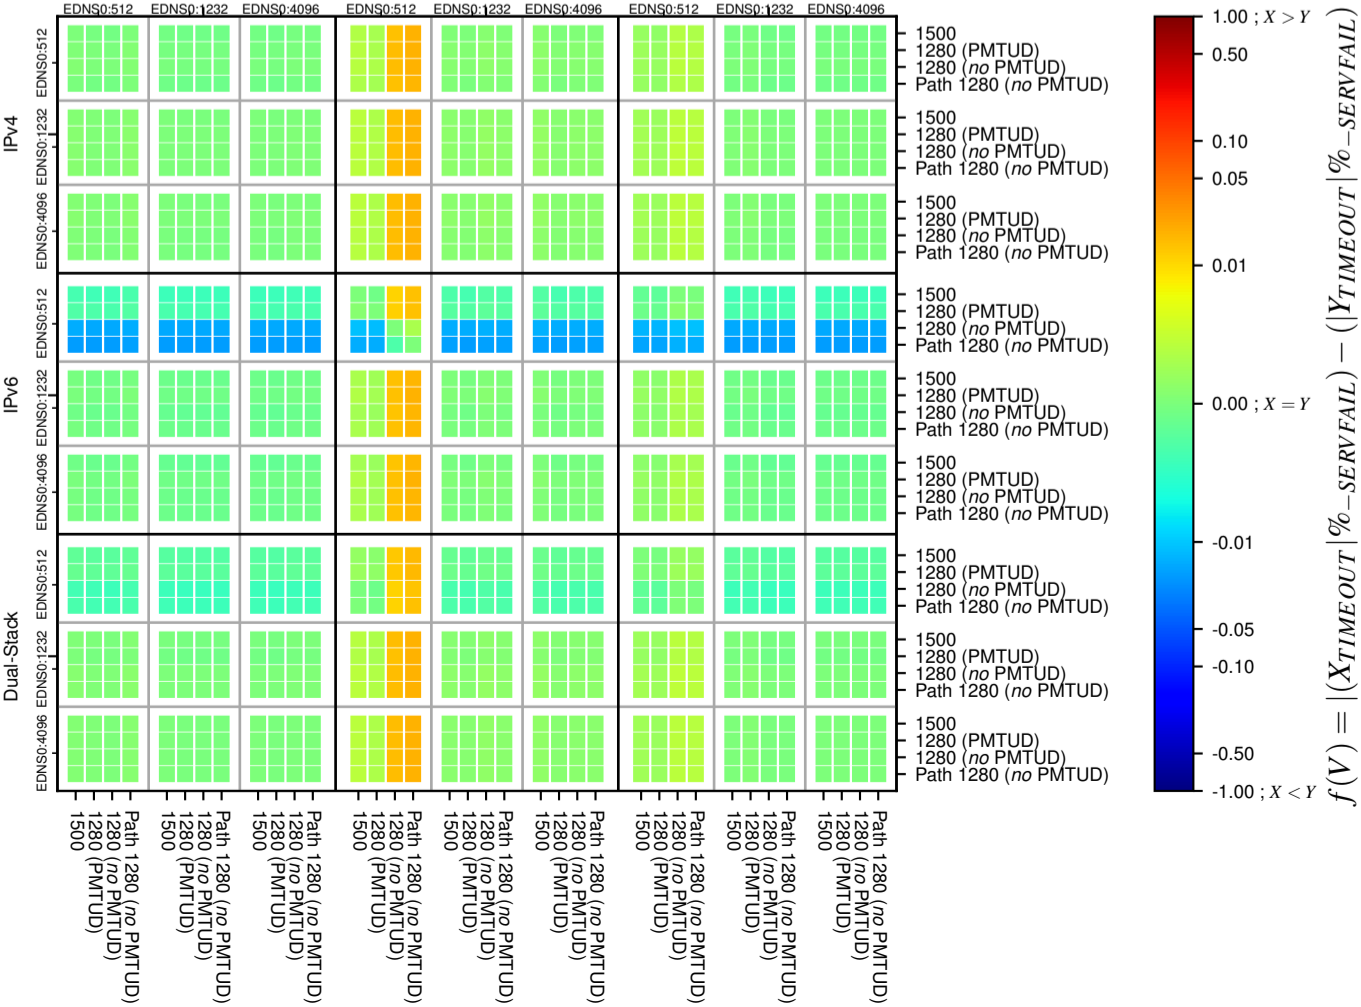

All Zones without DNSSEC for '.it'

All Zones with DNSSEC for '.it'

All Zones for '.it'

$$f(V) = |X_{TIMEOUT} \% - SERVFAIL} - (Y_{TIMEOUT} \% - SERVFAIL)}$$

$$f(V) = |X_{TIMEOUT} \% - SERVFAIL} - (Y_{TIMEOUT} \% - SERVFAIL)}$$

$$f(V) = |X_{TIMEOUT} \% - SERVFAIL} - (Y_{TIMEOUT} \% - SERVFAIL)}$$