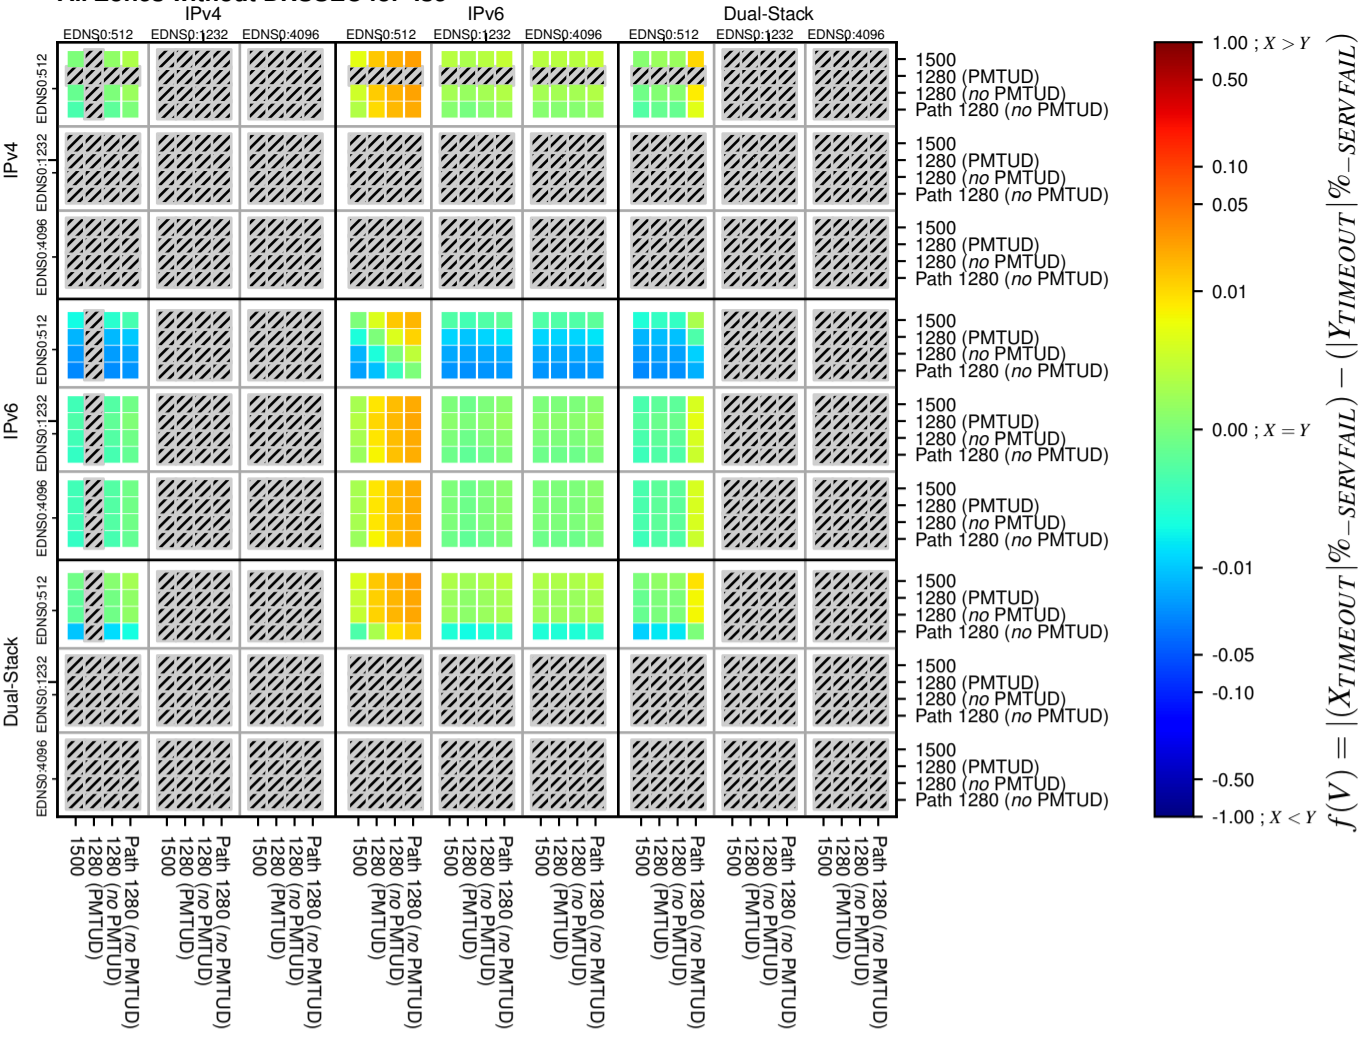

All Zones without DNSSEC for '.se'

All Zones with DNSSEC for '.se'

All Zones for '.se'

$$f(V) = |(X_{TIMEOUT} | \% - SERVFAIL) - (Y_{TIMEOUT} | \% - SERVFAIL)|$$

$$f(V) = |(X_{TIMEOUT} | \% - SERVFAIL) - (Y_{TIMEOUT} | \% - SERVFAIL)|$$

$$f(V) = |(X_{TIMEOUT} | \% - SERVFAIL) - (Y_{TIMEOUT} | \% - SERVFAIL)|$$