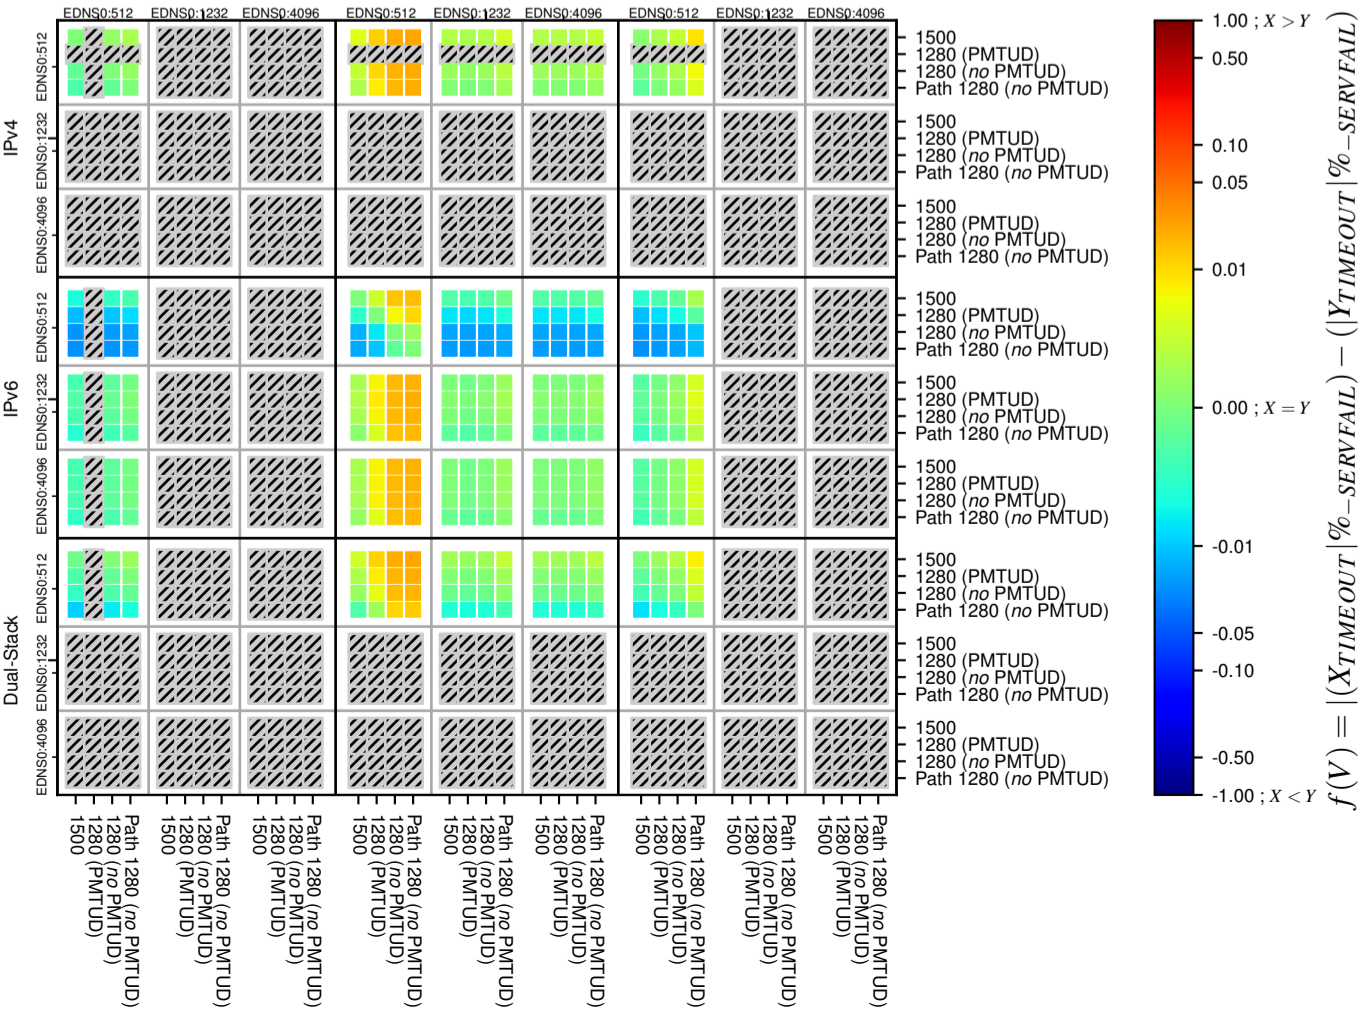

All Zones without DNSSEC for '.se'

All Zones with DNSSEC for '.se'

All Zones for '.se'

$$f(V) = |(X_{TIMEOUT} | \% - SERVFAIL) - (Y_{TIMEOUT} | \% - SERVFAIL)|$$

$$f(V) = |(X_{TIMEOUT} | \% - SERVFAIL) - (Y_{TIMEOUT} | \% - SERVFAIL)|$$

$$f(V) = |(X_{TIMEOUT} | \% - SERVFAIL) - (Y_{TIMEOUT} | \% - SERVFAIL)|$$