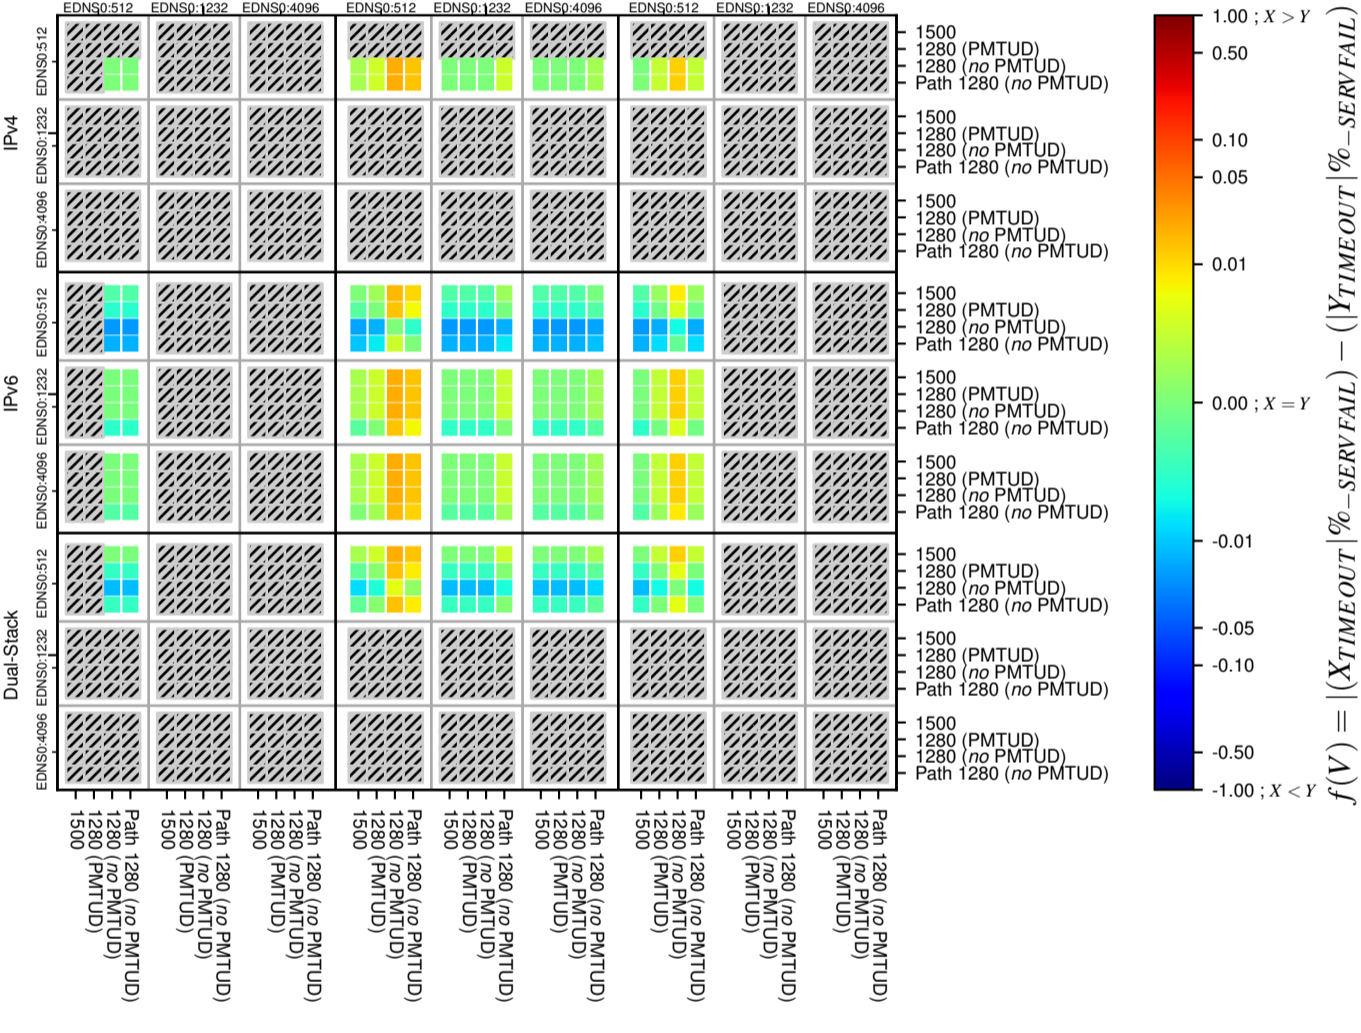

All Zones without DNSSEC for '.se'

All Zones with DNSSEC for '.se'

All Zones for '.se'

$$f(V) = |(X_{TIMEOUT} | \% - SERVFAIL) - (Y_{TIMEOUT} | \% - SERVFAIL)|$$

$$f(V) = |(X_{TIMEOUT} | \% - SERVFAIL) - (Y_{TIMEOUT} | \% - SERVFAIL)|$$

$$f(V) = |(X_{TIMEOUT} | \% - SERVFAIL) - (Y_{TIMEOUT} | \% - SERVFAIL)|$$