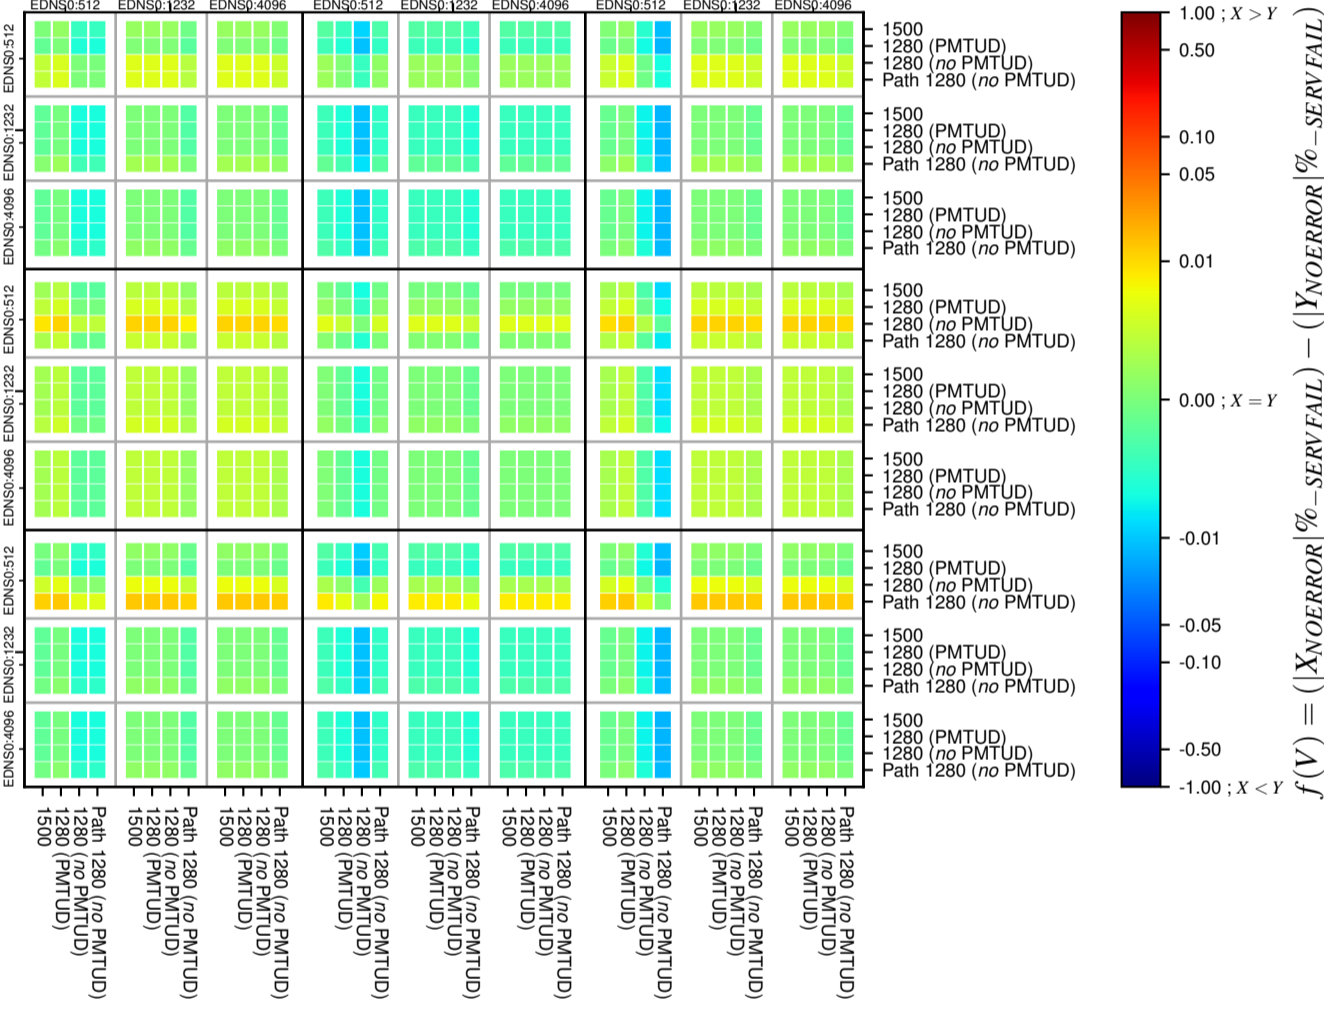

All Zones with DNSSEC for '.de'