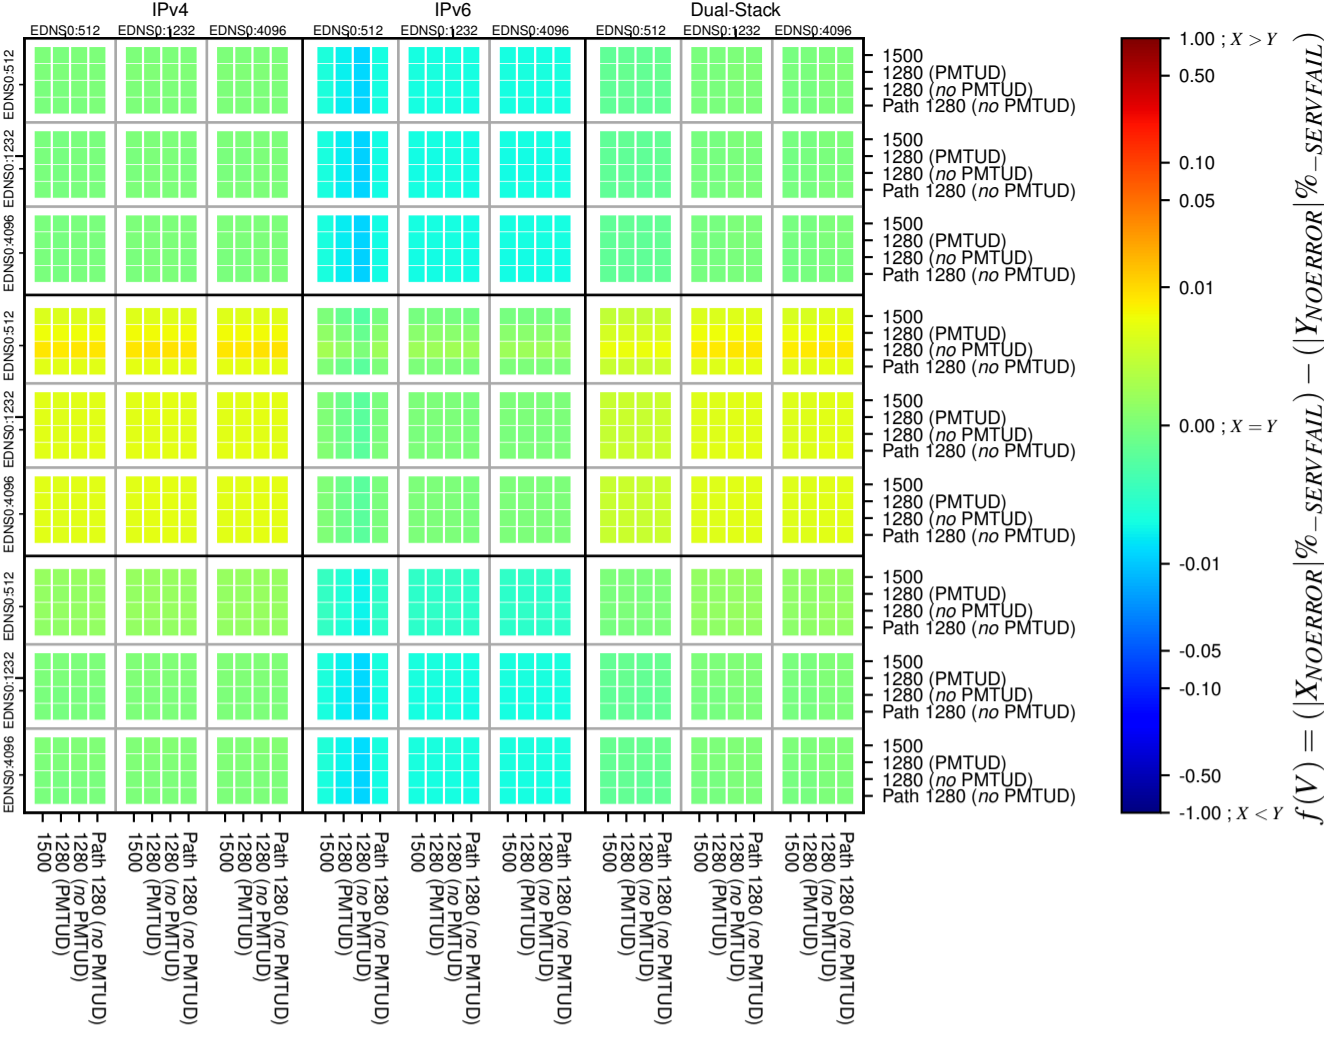

### All Zones without DNSSEC for '.de'