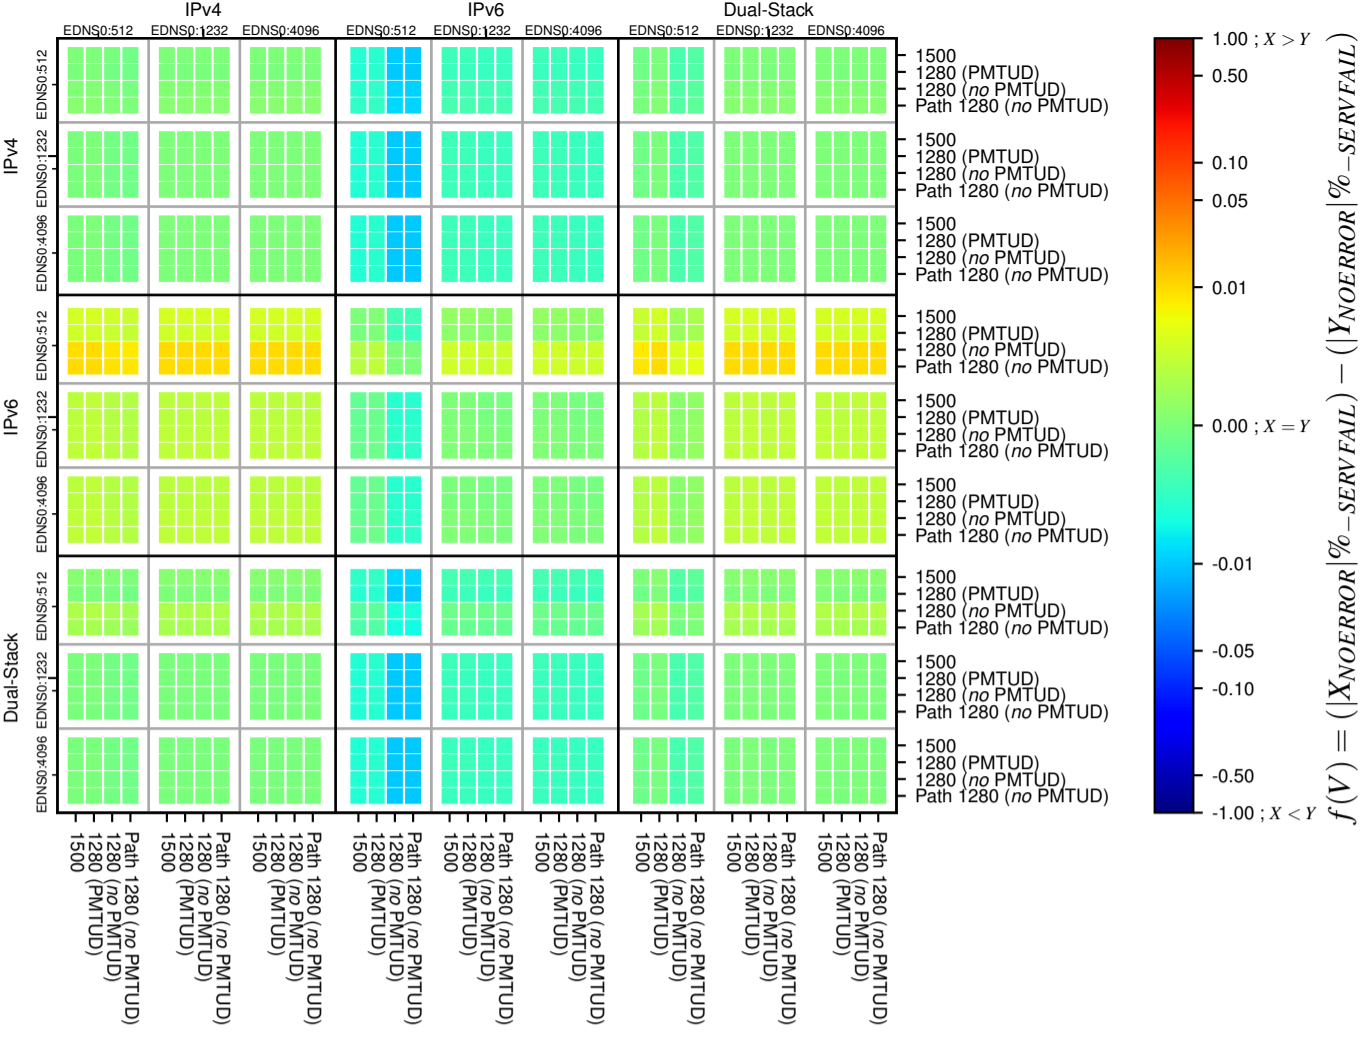

All Zones without DNSSEC for '.fr'

All Zones with DNSSEC for '.fr'

All Zones for '.fr'

$$f(V) = (|X_{NOERROR}| \% - SERVFAIL) - (|Y_{NOERROR}| \% - SERVFAIL)$$

$$f(V) = (|X_{NOERROR}| \% - SERVFAIL) - (|Y_{NOERROR}| \% - SERVFAIL)$$

$$f(V) = (|X_{NOERROR}| \% - SERVFAIL) - (|Y_{NOERROR}| \% - SERVFAIL)$$