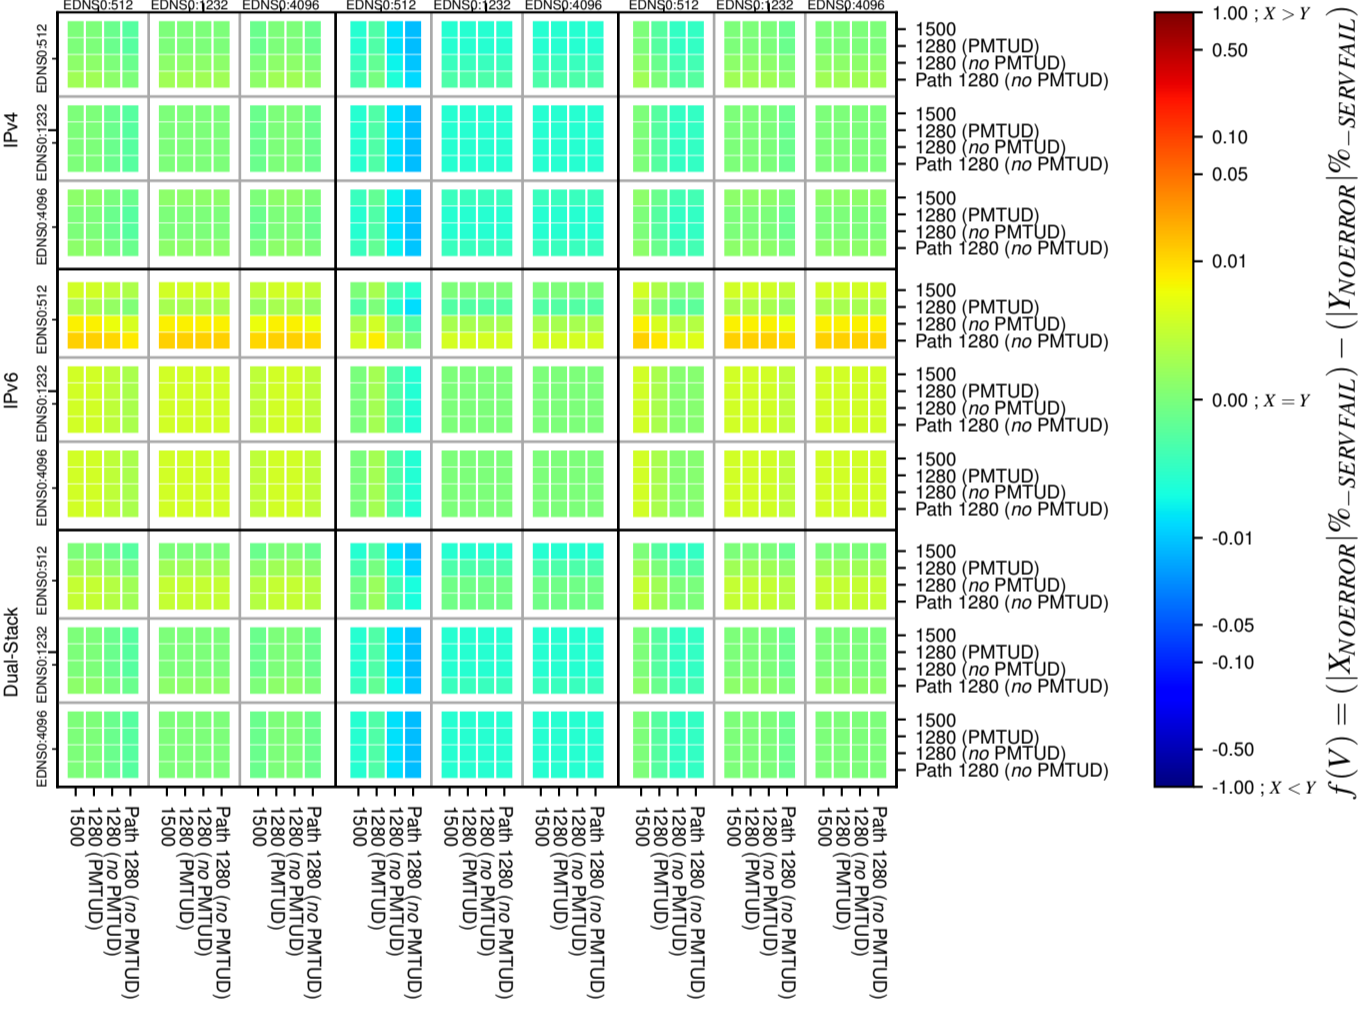

All Zones without DNSSEC for '.fr'

All Zones with DNSSEC for '.fr'

All Zones for '.fr'

$$f(V) = (|X_{NOERROR}| \% - SERVFAIL) - (|Y_{NOERROR}| \% - SERVFAIL)$$

$$f(V) = (|X_{NOERROR}| \% - SERVFAIL) - (|Y_{NOERROR}| \% - SERVFAIL)$$

$$f(V) = (|X_{NOERROR}| \% - SERVFAIL) - (|Y_{NOERROR}| \% - SERVFAIL)$$