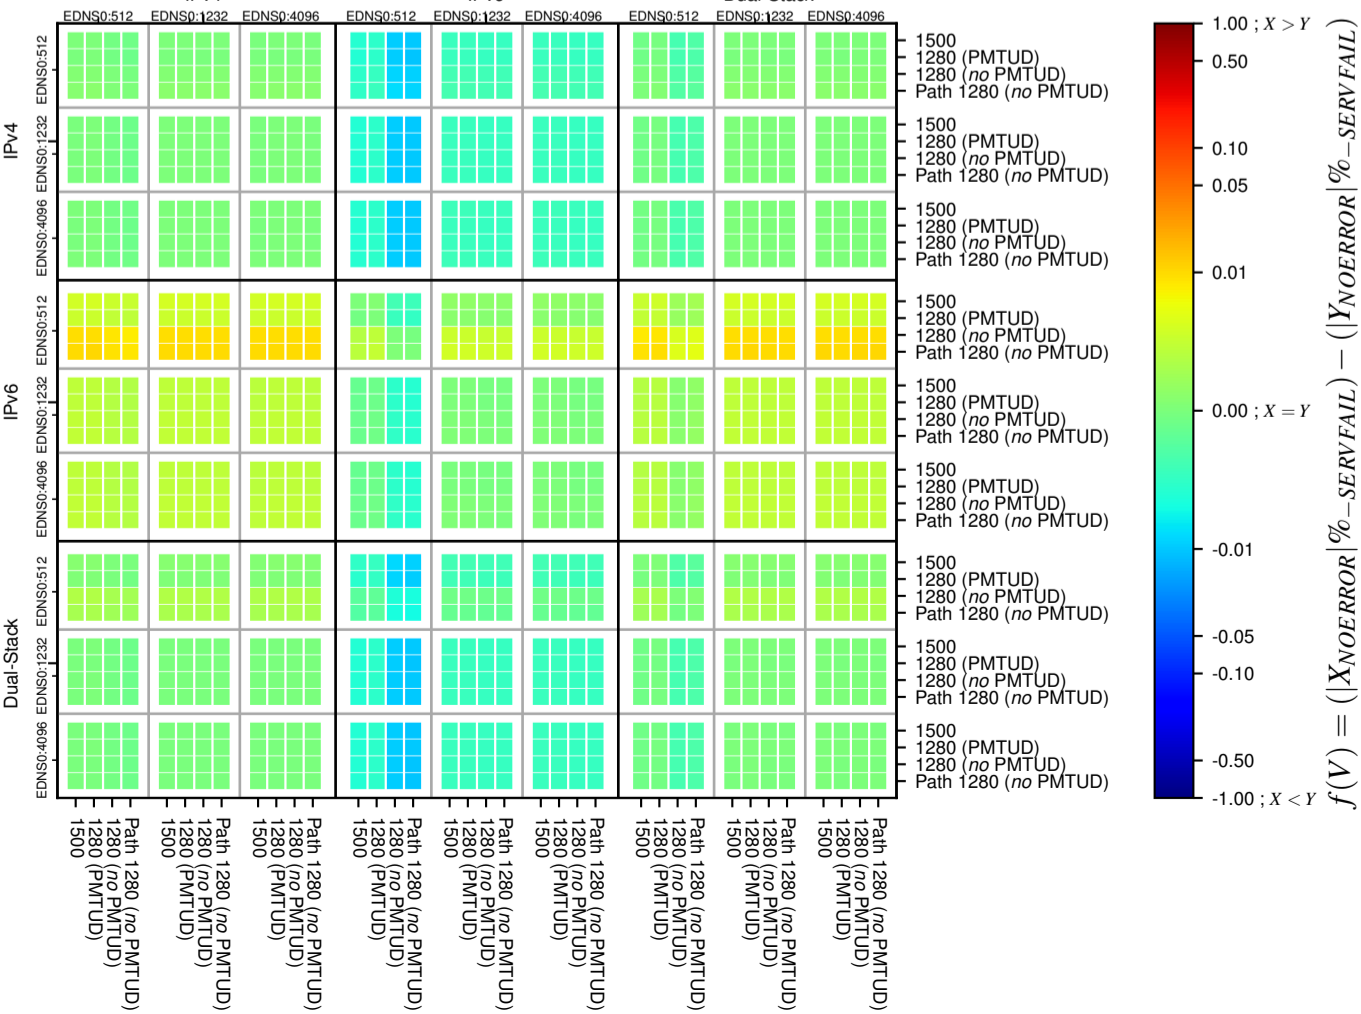

All Zones without DNSSEC for '.fr'

All Zones with DNSSEC for '.fr'

All Zones for '.fr'

$$f(V) = (|X_{NOERROR}| \% - SERVFAIL) - (|Y_{NOERROR}| \% - SERVFAIL)$$

$$f(V) = (|X_{NOERROR}| \% - SERVFAIL) - (|Y_{NOERROR}| \% - SERVFAIL)$$

$$f(V) = (|X_{NOERROR}| \% - SERVFAIL) - (|Y_{NOERROR}| \% - SERVFAIL)$$