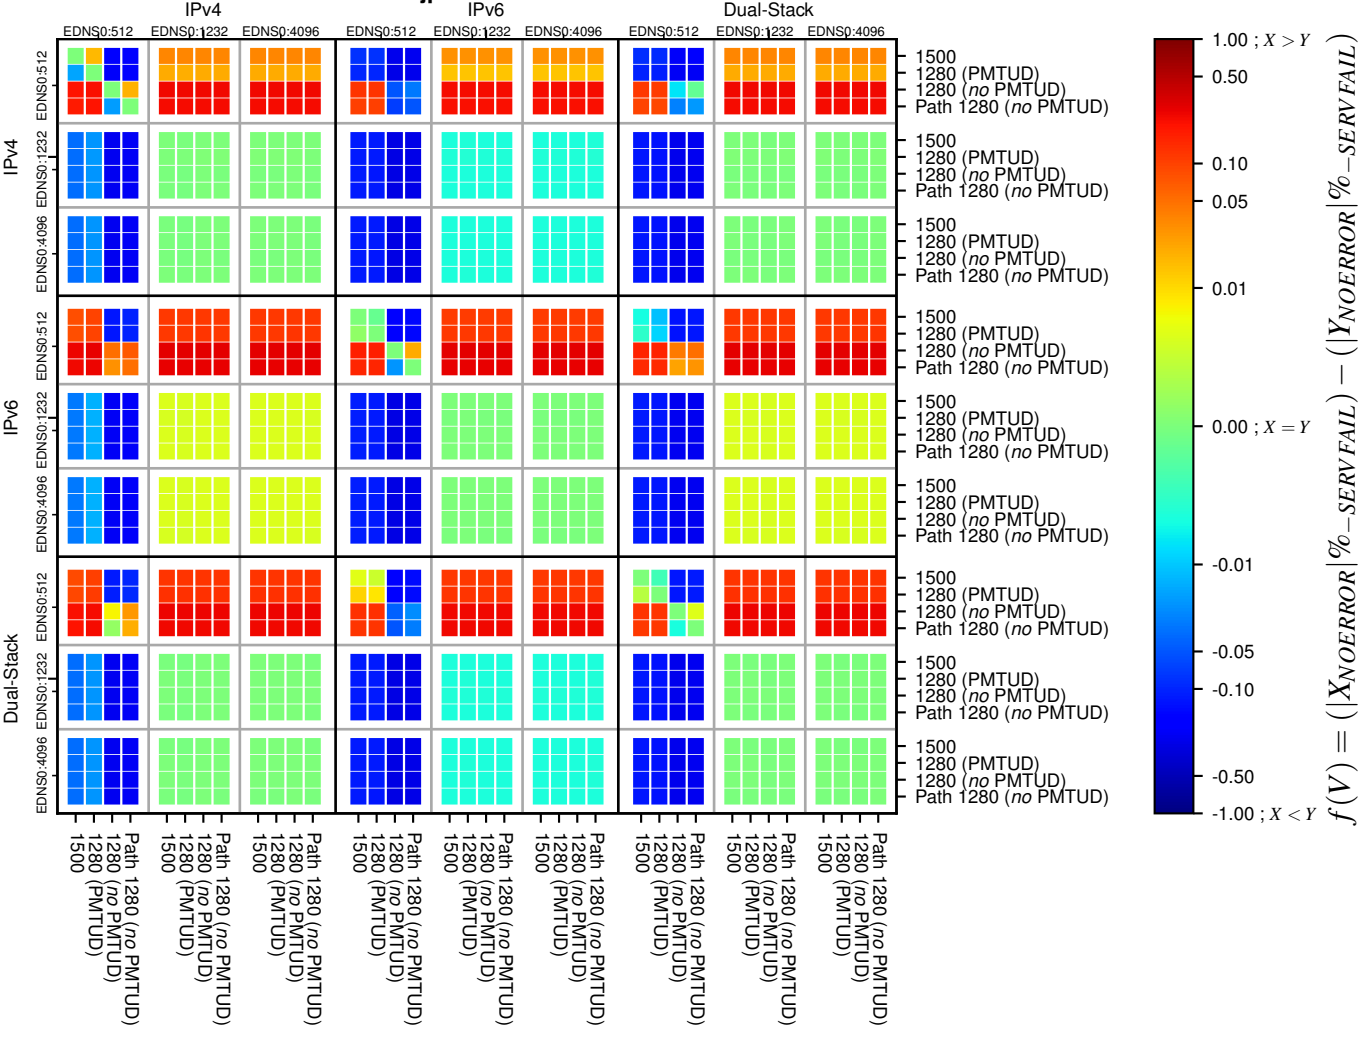

All Zones without DNSSEC for '.jp'

All Zones with DNSSEC for '.jp'

All Zones for '.jp'

$$f(V) = (|X_{NOERROR}| \% - SERVFAIL) - (|Y_{NOERROR}| \% - SERVFAIL)$$

$$f(V) = (|X_{NOERROR}| \% - SERVFAIL) - (|Y_{NOERROR}| \% - SERVFAIL)$$

$$f(V) = (|X_{NOERROR}| \% - SERVFAIL) - (|Y_{NOERROR}| \% - SERVFAIL)$$