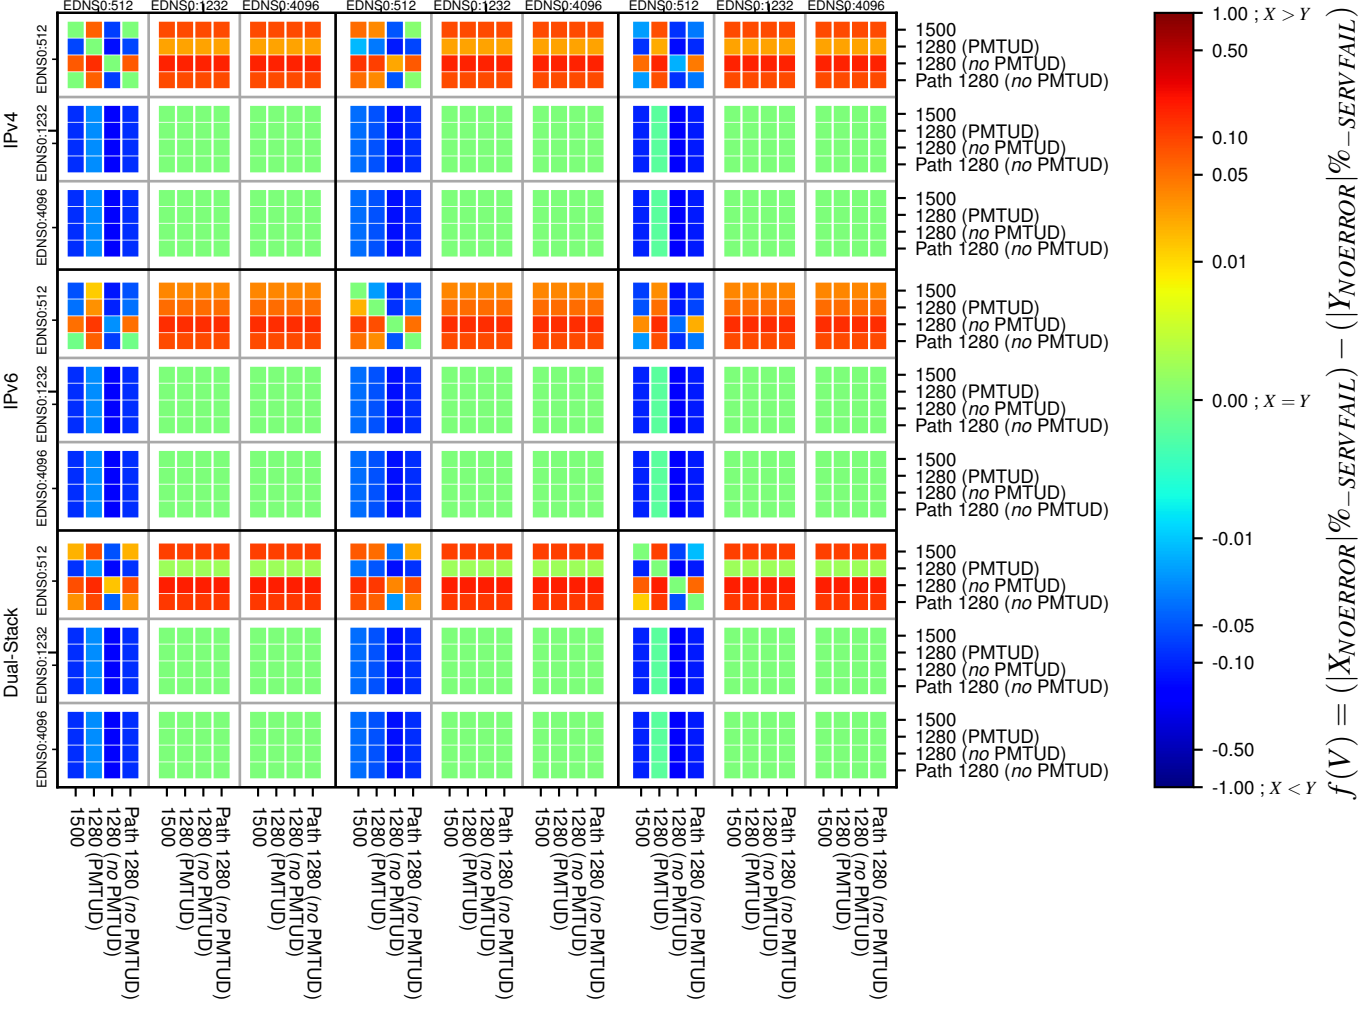

All Zones without DNSSEC for '.jp'

All Zones with DNSSEC for '.jp'

All Zones for '.jp'

$$f(V) = (|X_{NOERROR}| \% - SERVFAIL) - (|Y_{NOERROR}| \% - SERVFAIL)$$

$$f(V) = (|X_{NOERROR}| \% - SERVFAIL) - (|Y_{NOERROR}| \% - SERVFAIL)$$

$$f(V) = (|X_{NOERROR}| \% - SERVFAIL) - (|Y_{NOERROR}| \% - SERVFAIL)$$