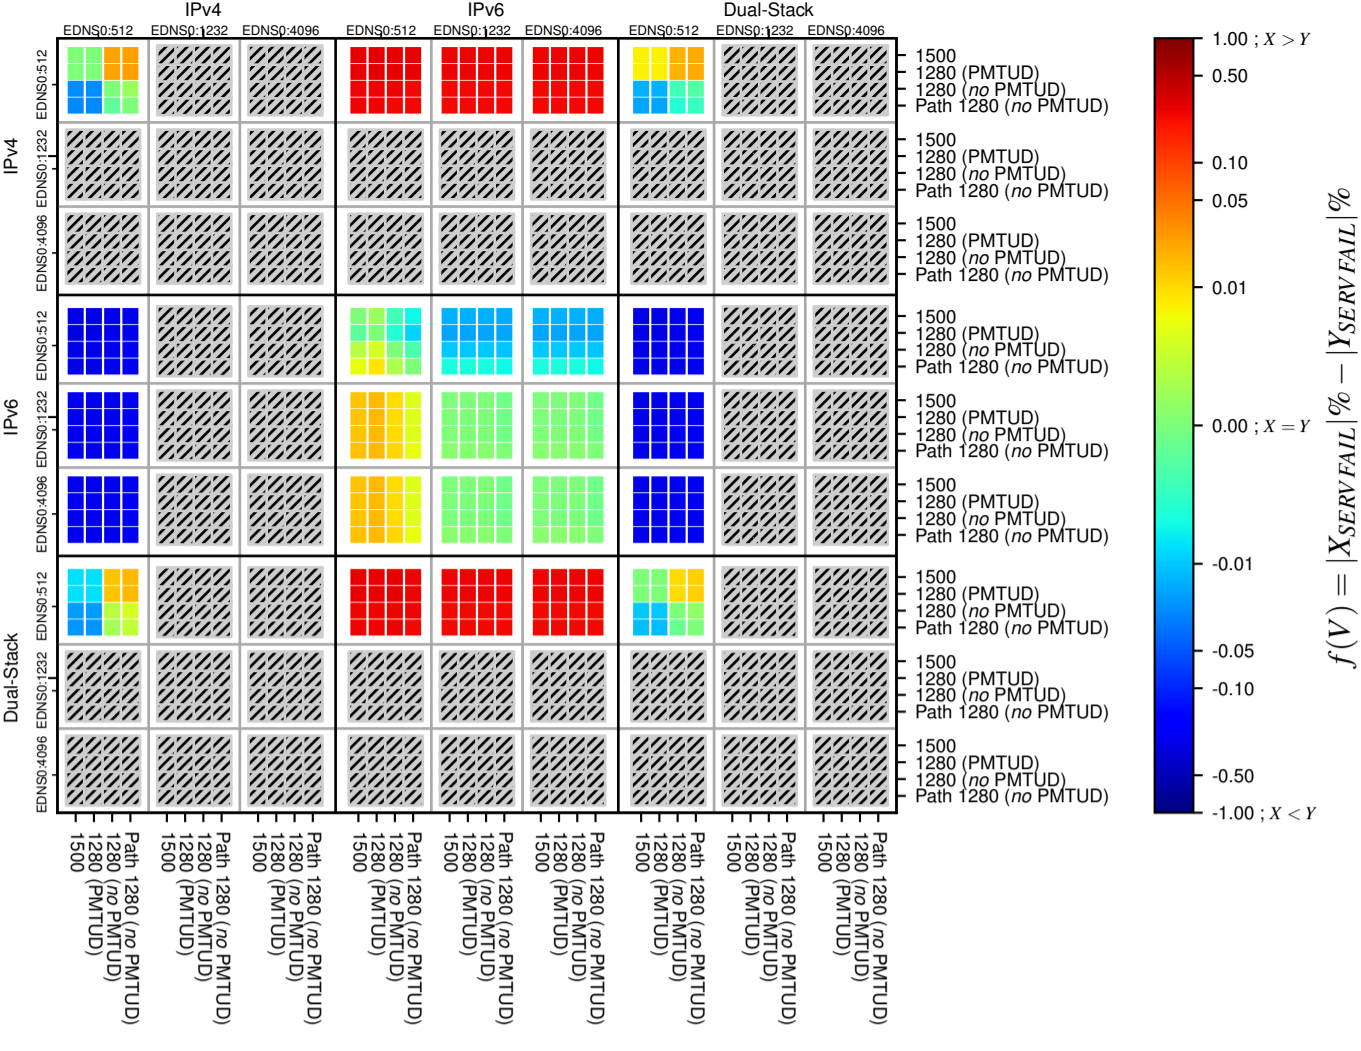

### All Zones without DNSSEC for '.se'