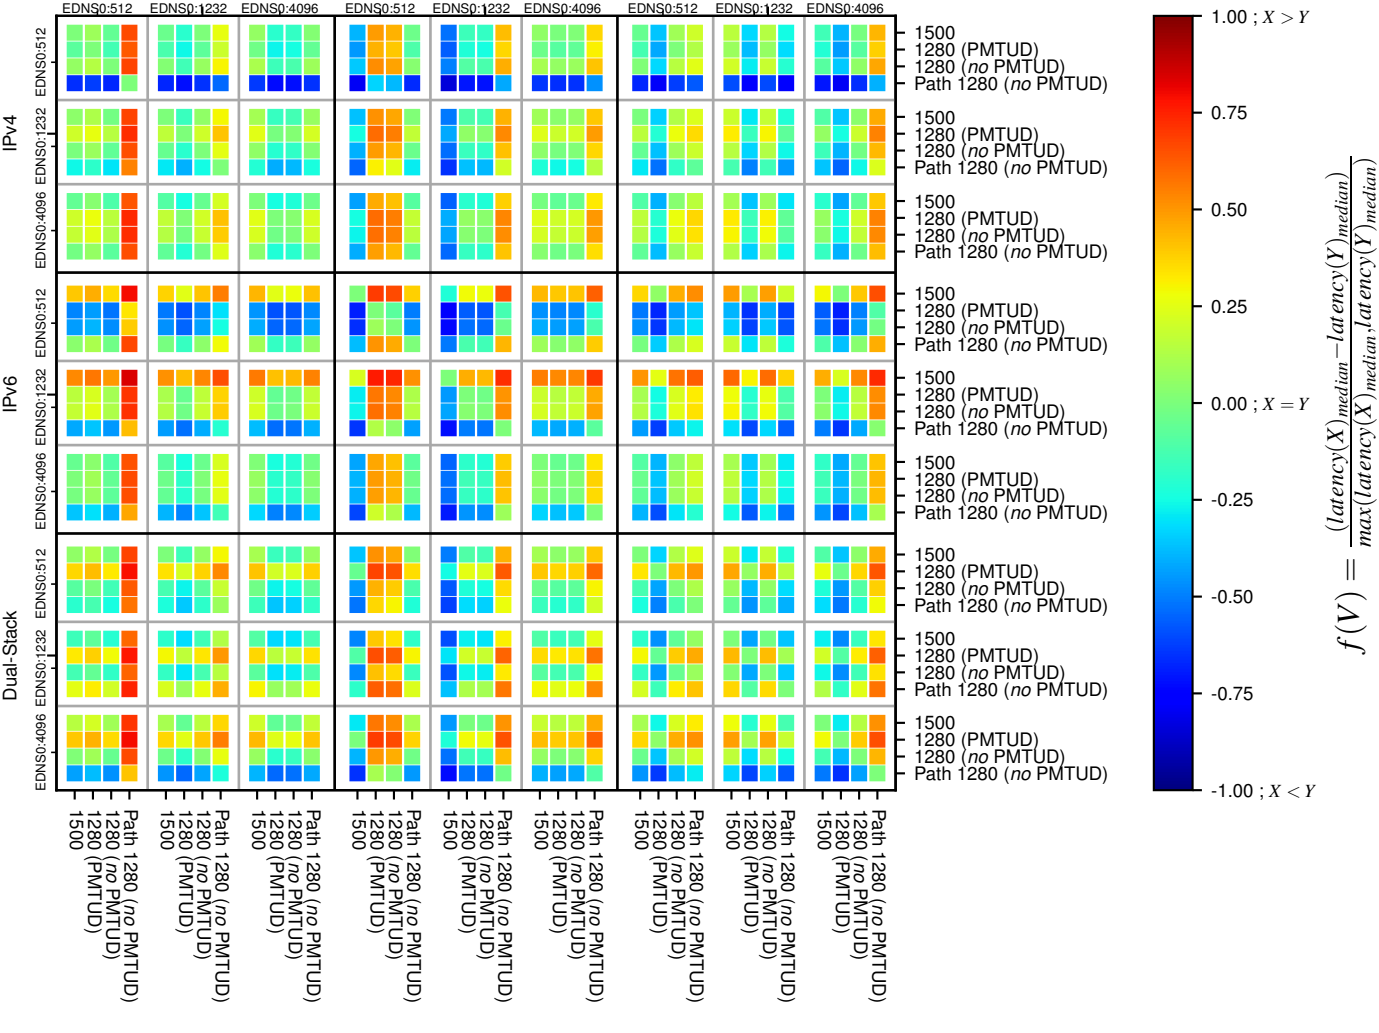

### All Zones without DNSSEC returning NOERROR for '.nl'

### All Zones with DNSSEC returning NOERROR for '.nl'