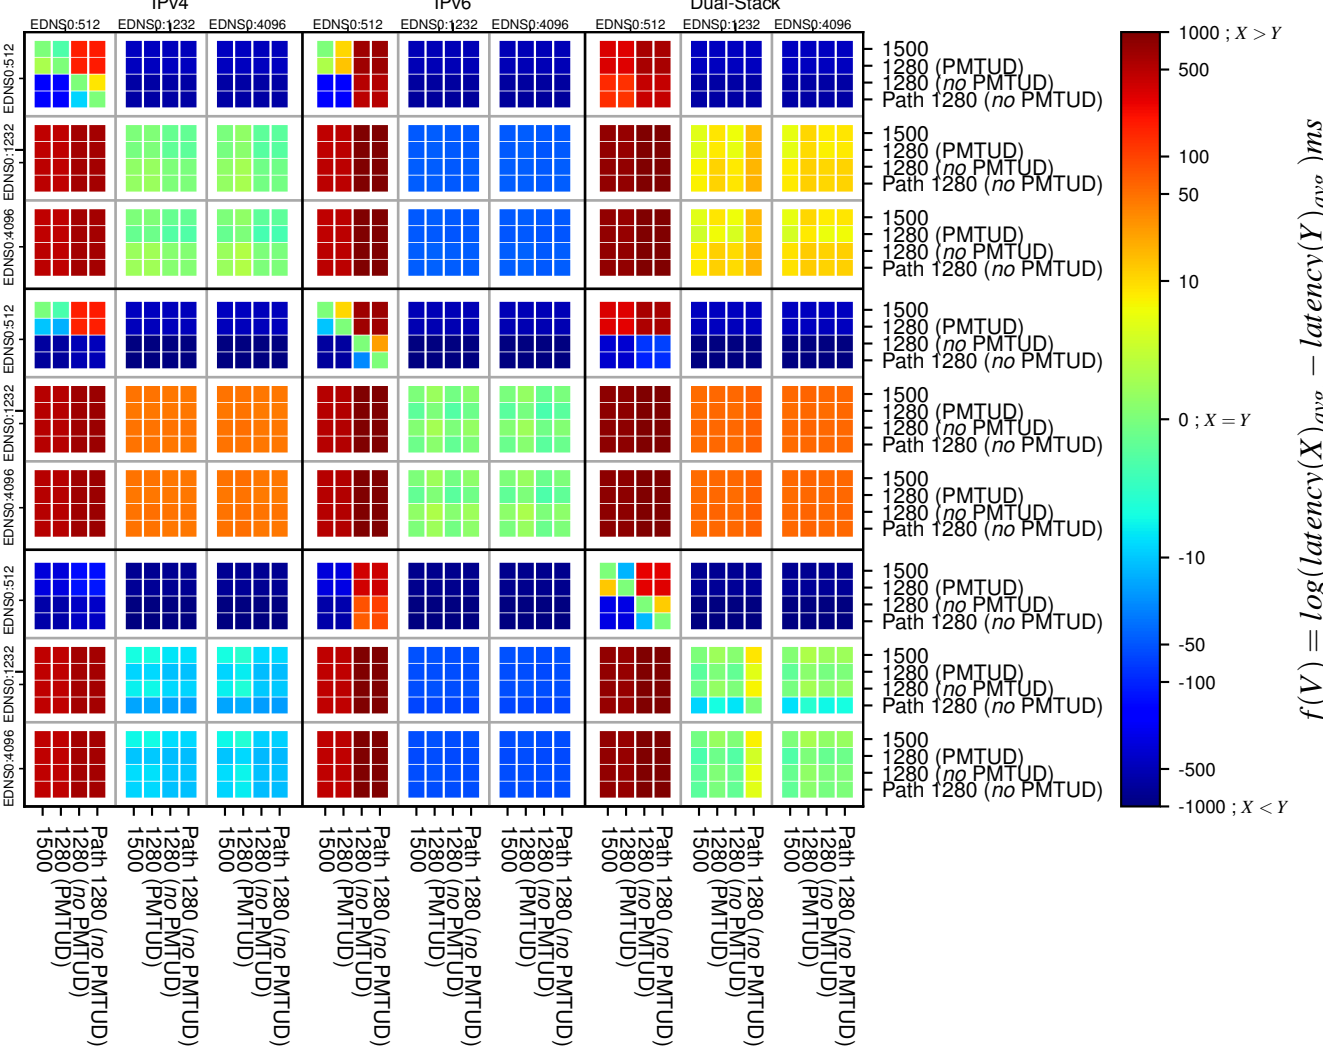

All Zones without DNSSEC returning NOERROR for '.all_psl_domains'

All Zones with DNSSEC returning NOERROR for '.all_psl_domains'

All Zones returning NOERROR for '.all_psl_domains'