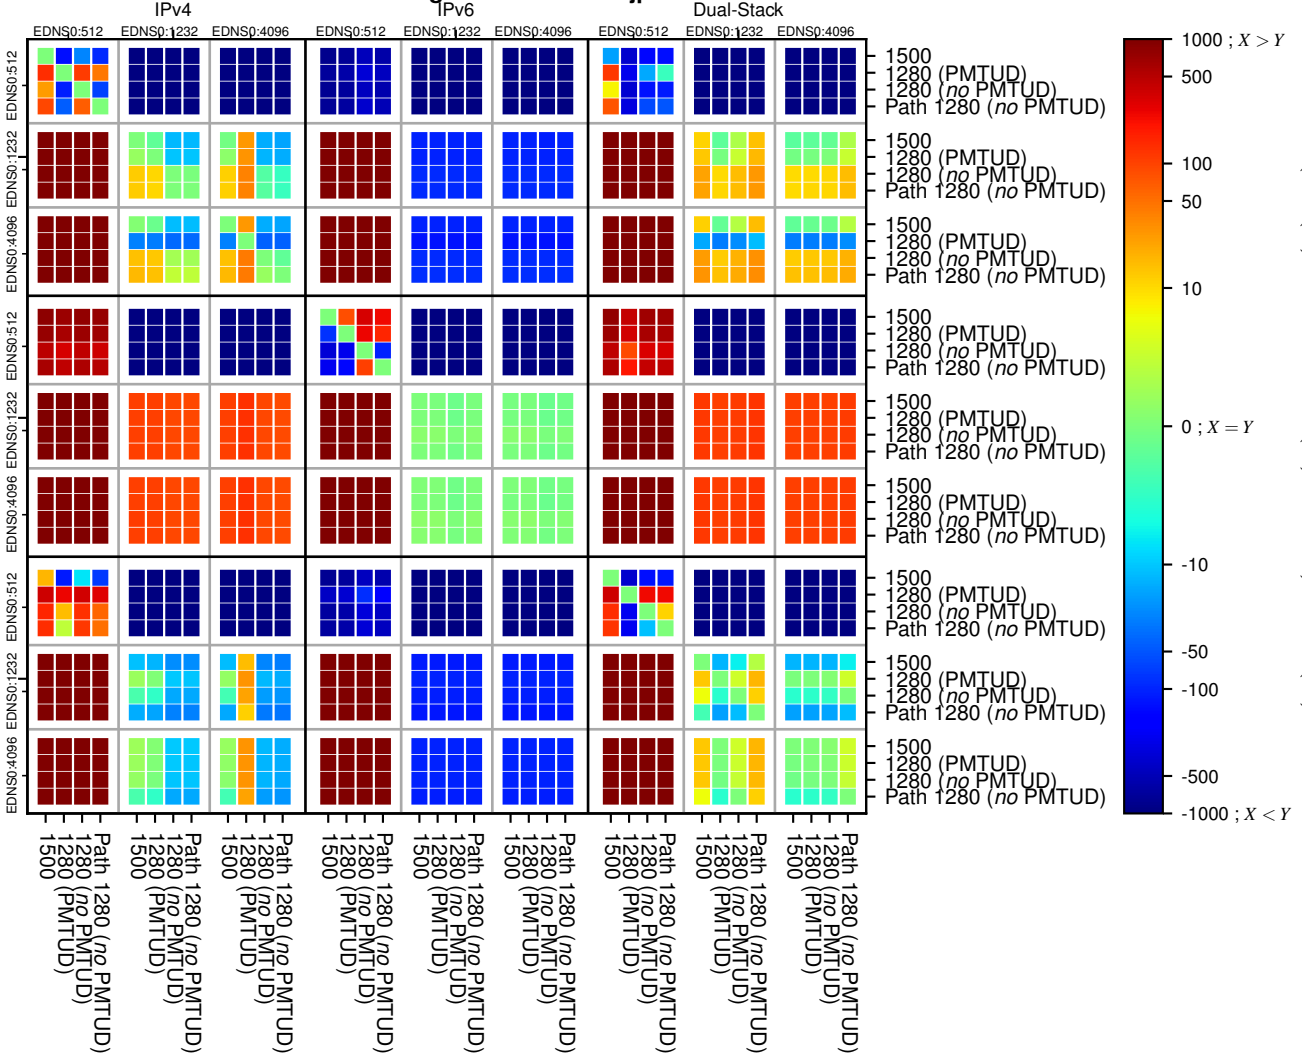

All Zones without DNSSEC returning NOERROR for '.jp'

All Zones with DNSSEC returning NOERROR for '.jp'

All Zones returning NOERROR for '.jp'