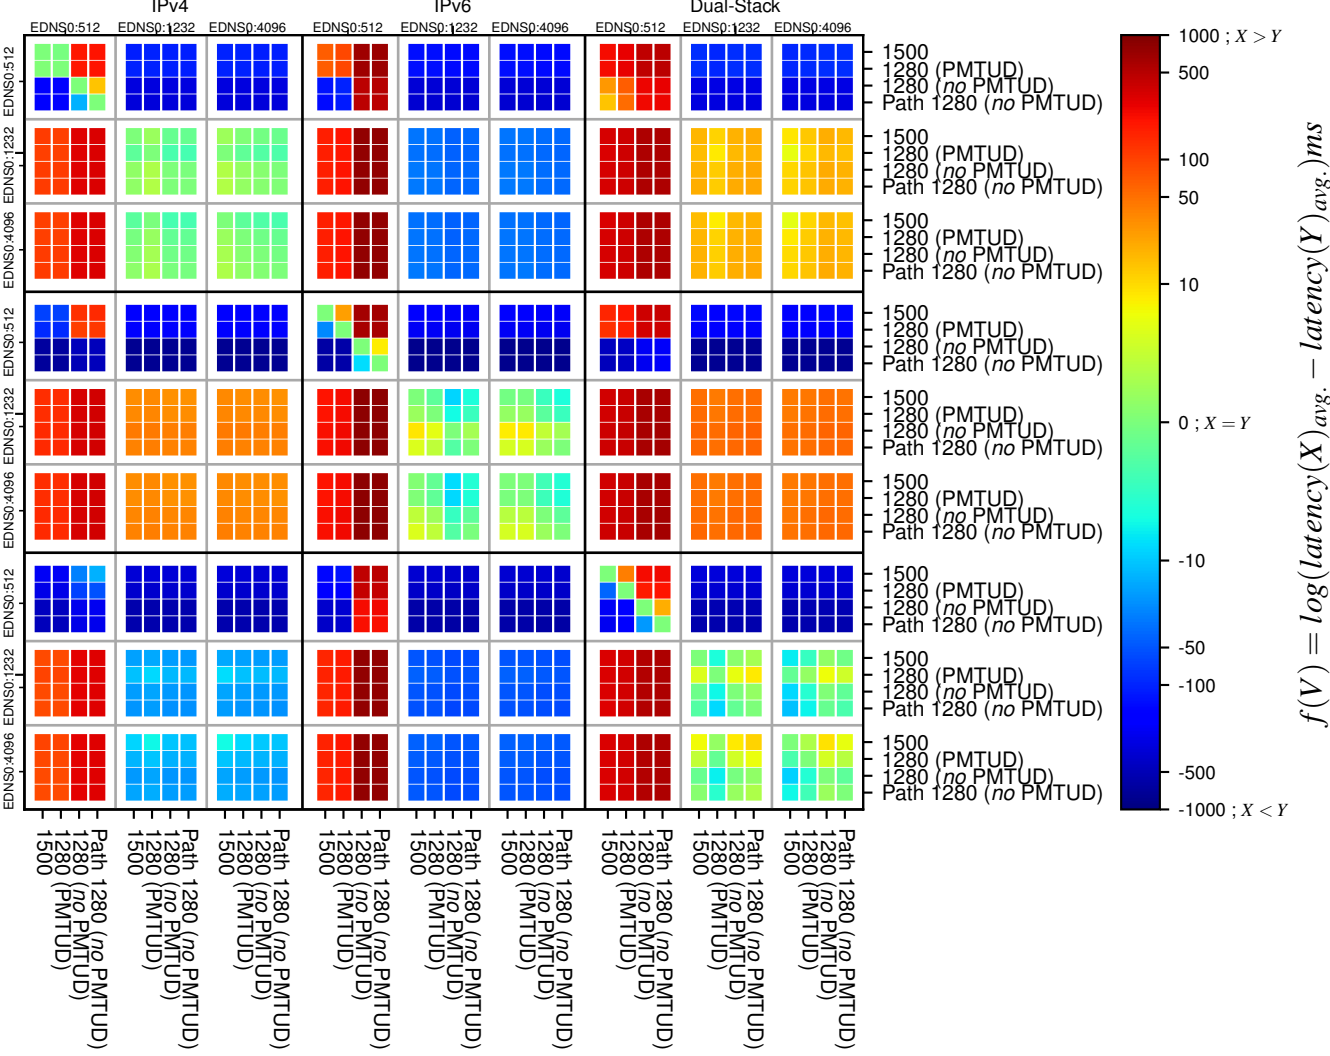

All Zones without DNSSEC returning NOERROR for '.net'

All Zones with DNSSEC returning NOERROR for '.net'

All Zones returning NOERROR for '.net'