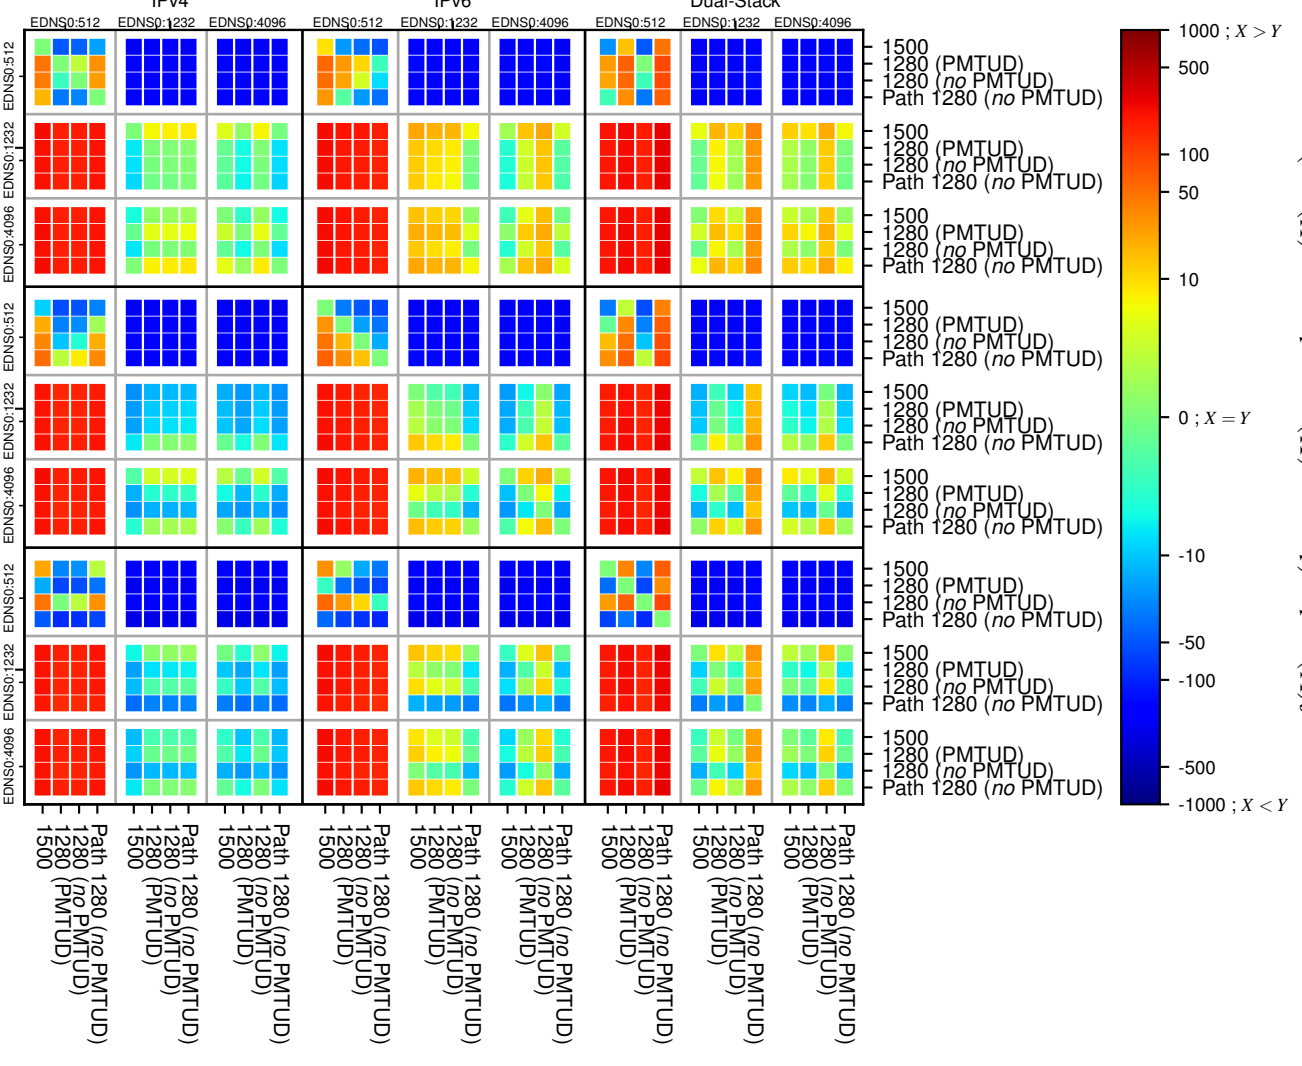

All Zones without DNSSEC returning NOERROR for '.se'

All Zones with DNSSEC returning NOERROR for '.se'

All Zones returning NOERROR for '.se'