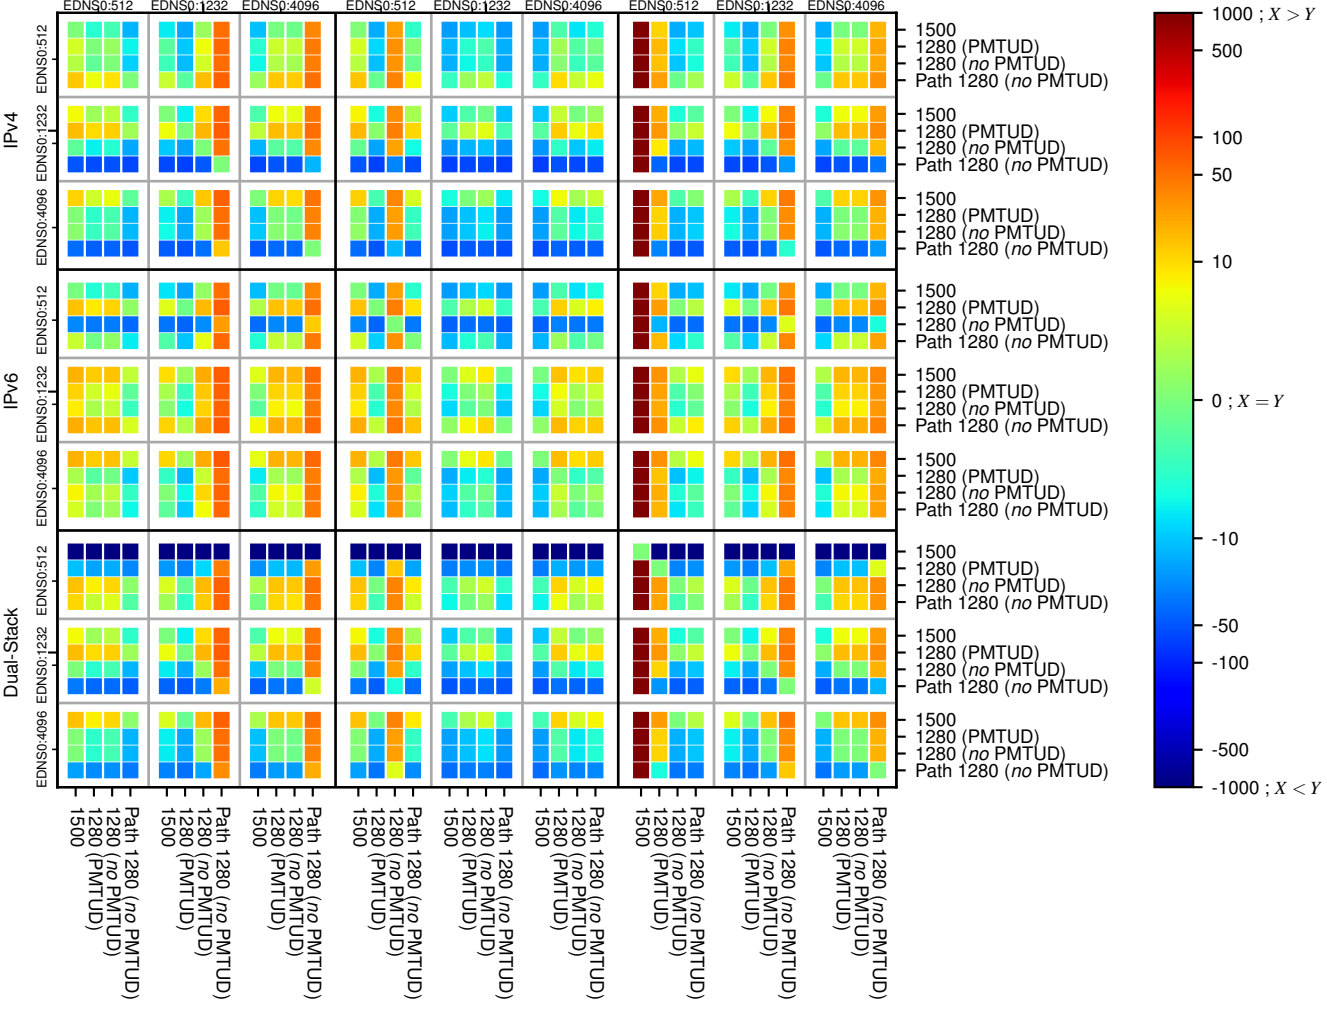

All Zones without DNSSEC returning NOERROR for '.de'

All Zones with DNSSEC returning NOERROR for '.de'

All Zones returning NOERROR for '.de'