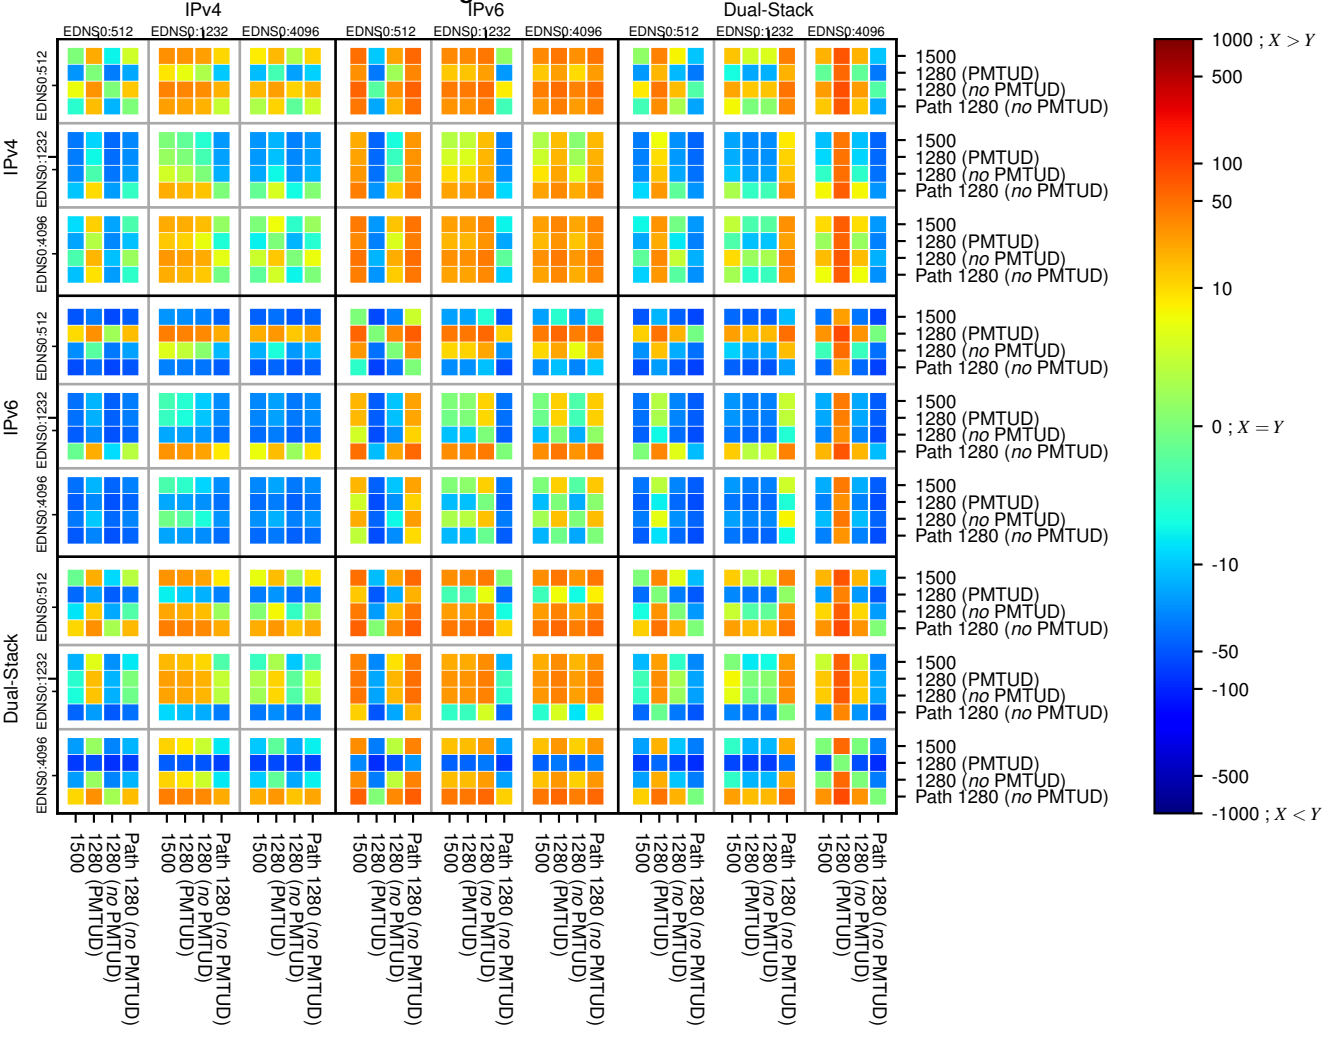

### All Zones without DNSSEC returning NOERROR for '.nl'

### All Zones with DNSSEC returning NOERROR for '.nl'