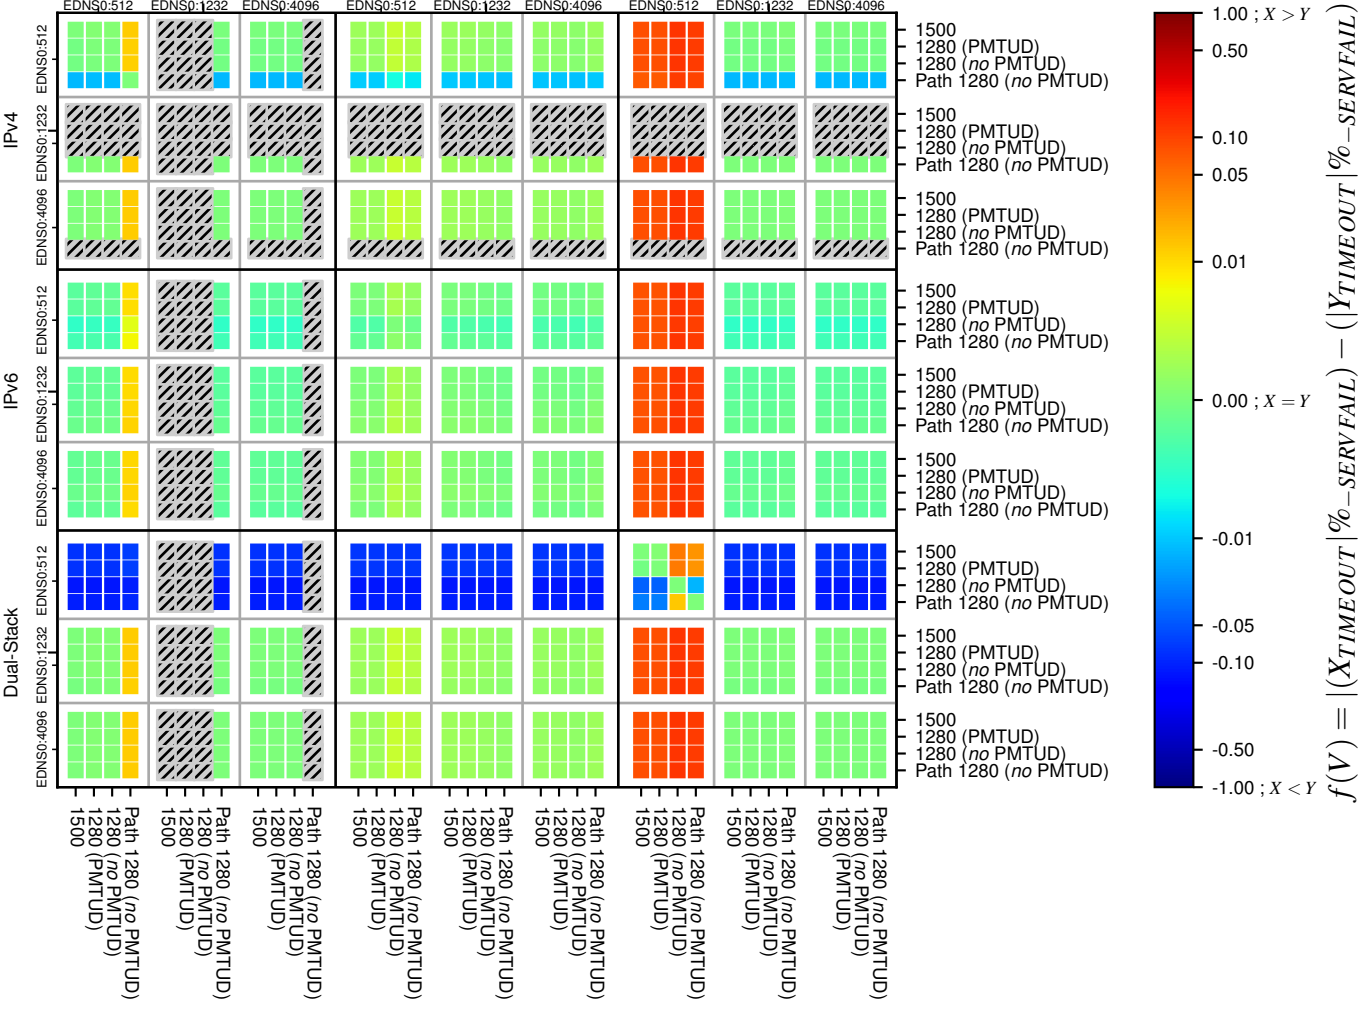

All Zones without DNSSEC for '.org'

All Zones with DNSSEC for '.org'

All Zones for '.org'

$$f(V) = |(X_{TIMEOUT} | \% - SERVFAIL) - (Y_{TIMEOUT} | \% - SERVFAIL)|$$

$$f(V) = |(X_{TIMEOUT} | \% - SERVFAIL) - (Y_{TIMEOUT} | \% - SERVFAIL)|$$

$$f(V) = |(X_{TIMEOUT} | \% - SERVFAIL) - (Y_{TIMEOUT} | \% - SERVFAIL)|$$