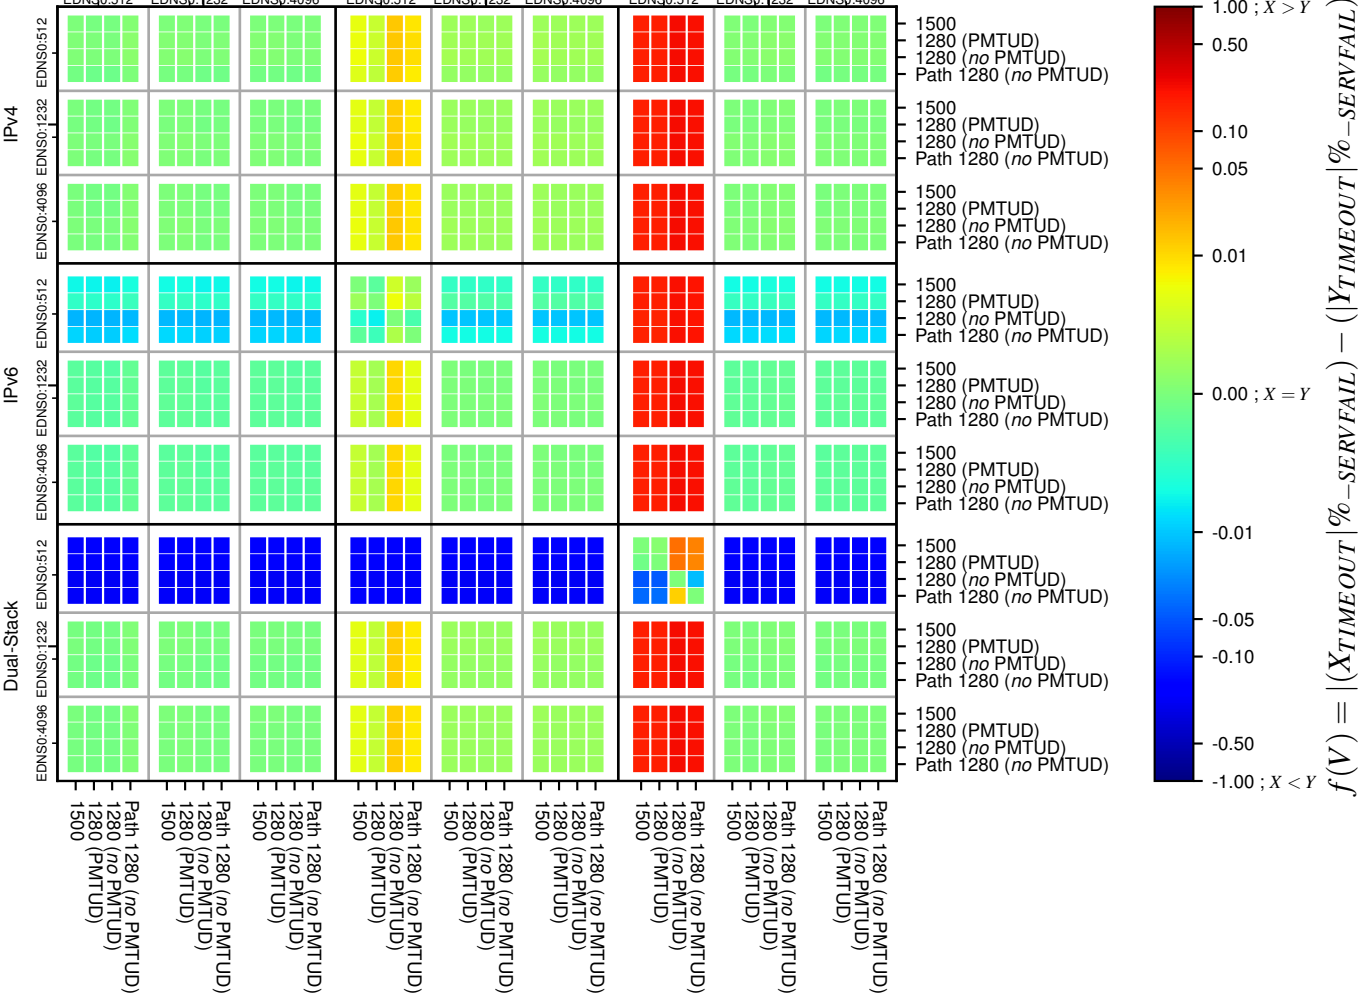

All Zones without DNSSEC for '.org'

All Zones with DNSSEC for '.org'

All Zones for '.org'

$$f(V) = |(X_{TIMEOUT} | \% - SERVFAIL) - (Y_{TIMEOUT} | \% - SERVFAIL)|$$

$$f(V) = |(X_{TIMEOUT} | \% - SERVFAIL) - (Y_{TIMEOUT} | \% - SERVFAIL)|$$

$$f(V) = |(X_{TIMEOUT} | \% - SERVFAIL) - (Y_{TIMEOUT} | \% - SERVFAIL)|$$