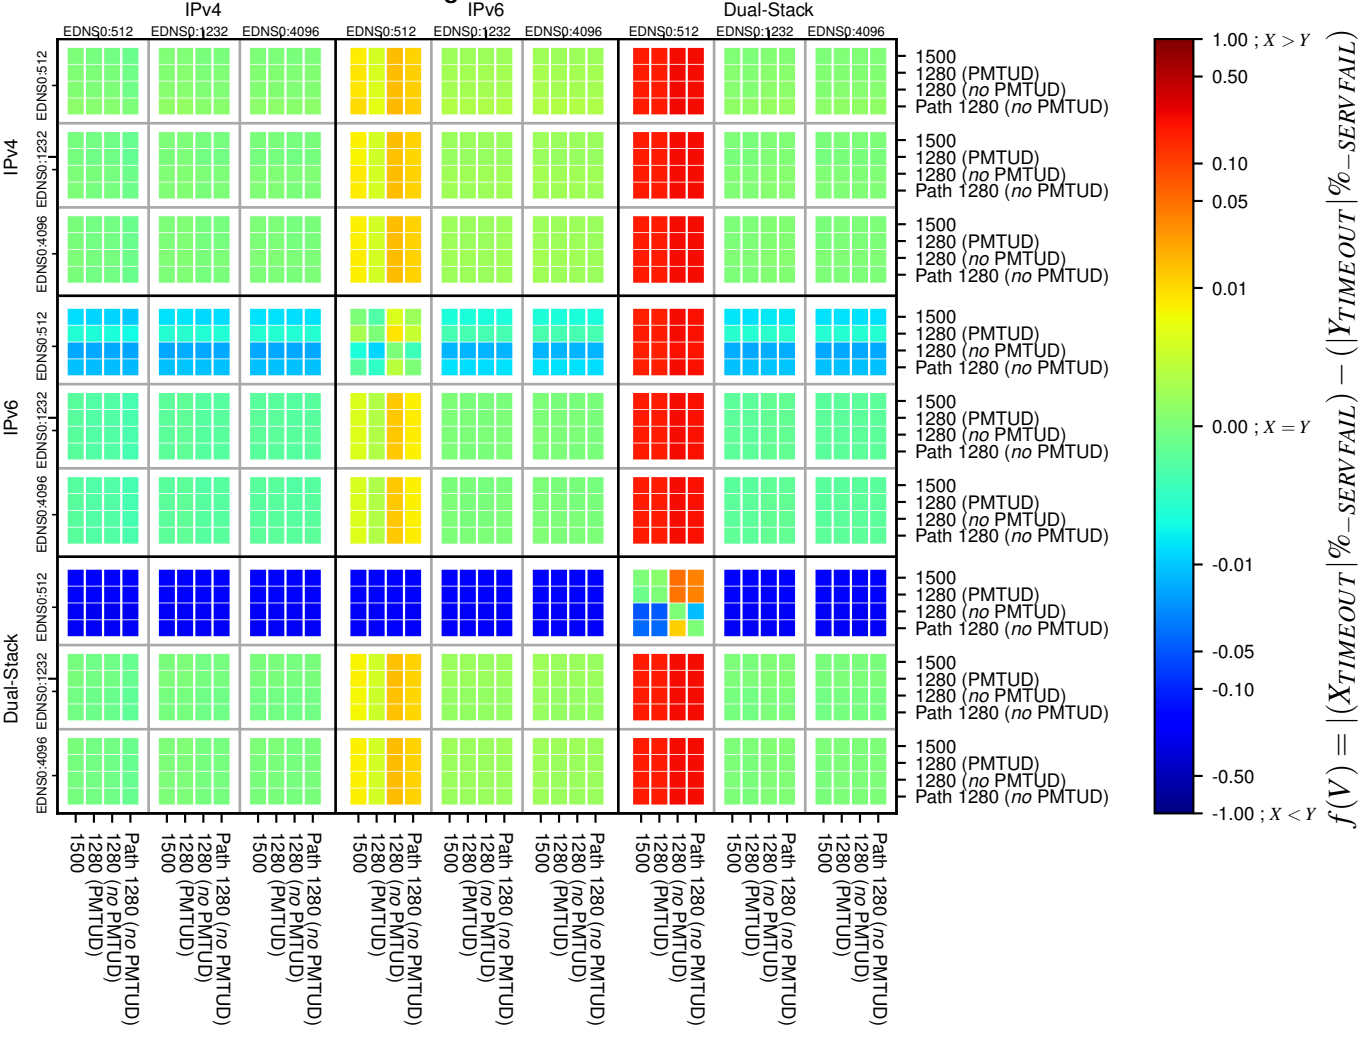

All Zones without DNSSEC for '.org'

All Zones with DNSSEC for '.org'

All Zones for '.org'

$$f(V) = |(X_{TIMEOUT} | \% - SERVFAIL) - (Y_{TIMEOUT} | \% - SERVFAIL)|$$

$$f(V) = |(X_{TIMEOUT} | \% - SERVFAIL) - (Y_{TIMEOUT} | \% - SERVFAIL)|$$

$$f(V) = |(X_{TIMEOUT} | \% - SERVFAIL) - (Y_{TIMEOUT} | \% - SERVFAIL)|$$