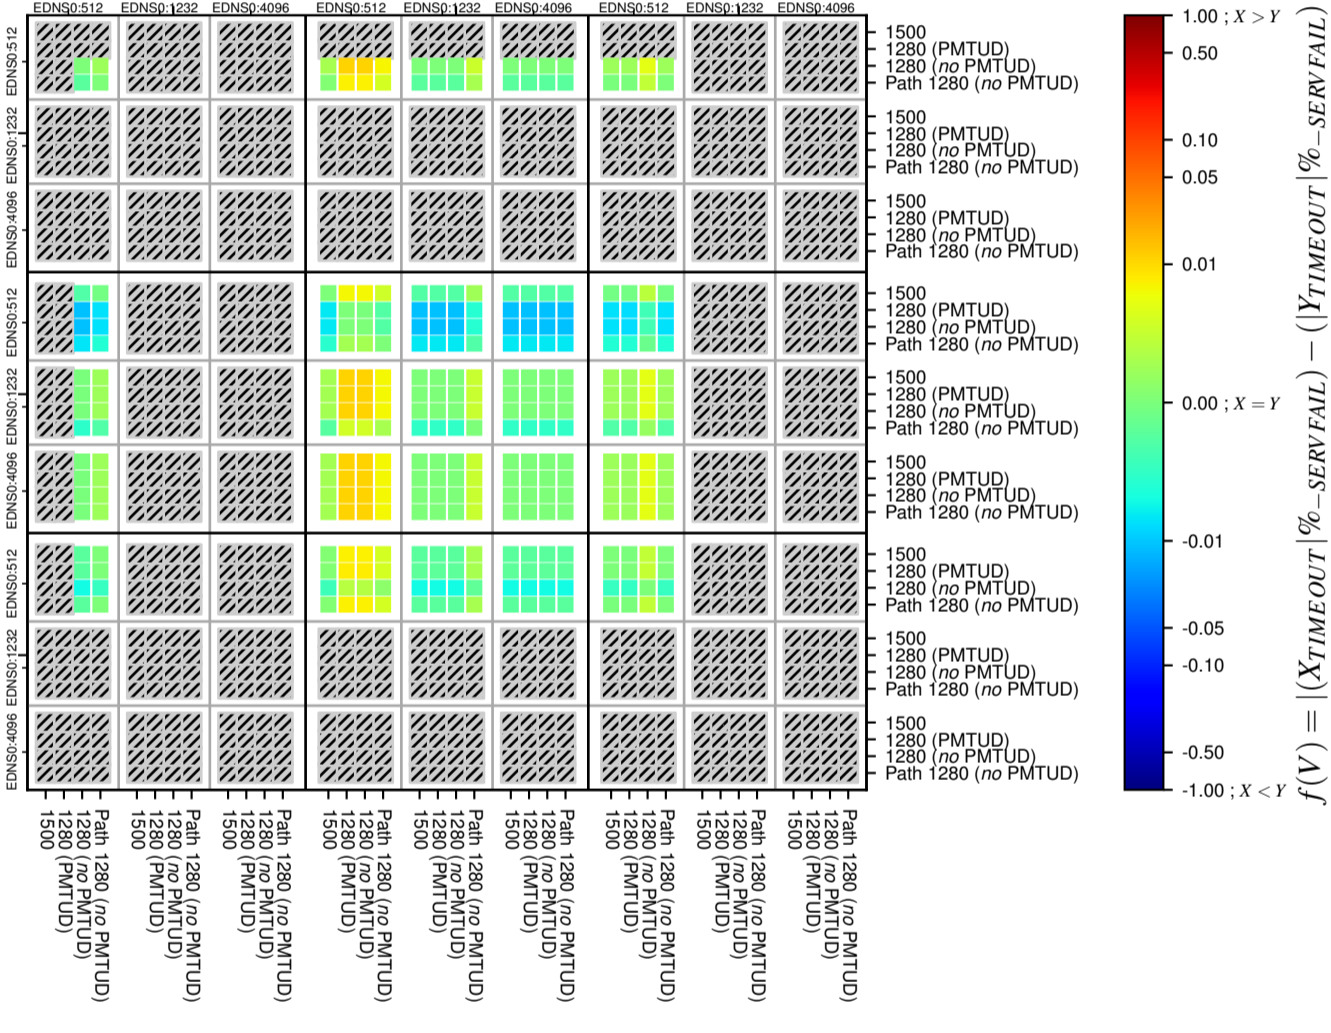

All Zones with DNSSEC for '.se'