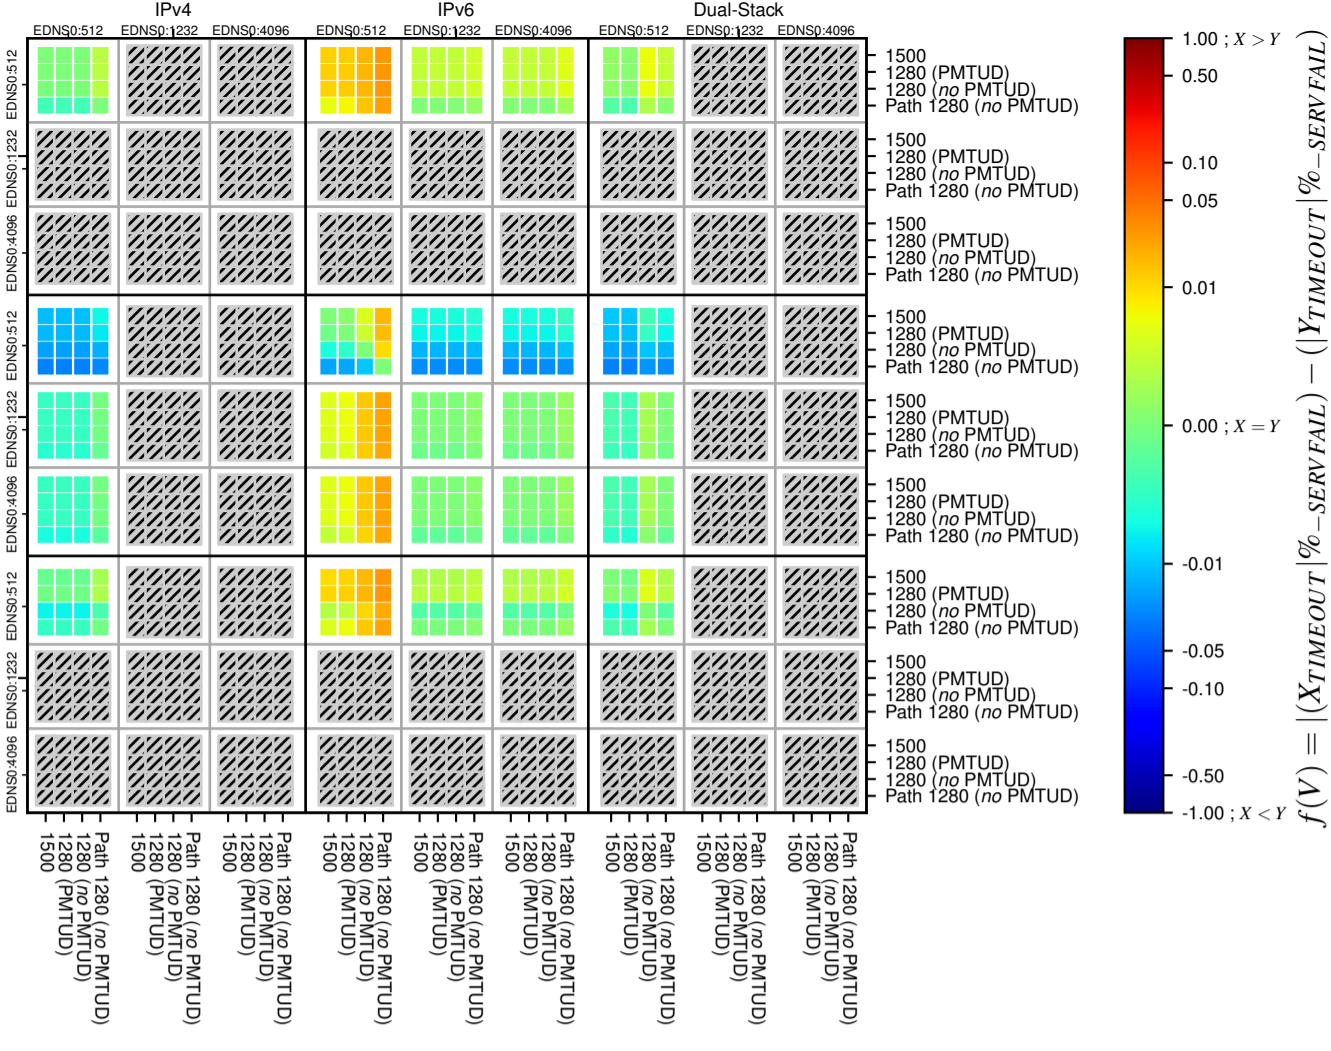

### All Zones without DNSSEC for '.se'