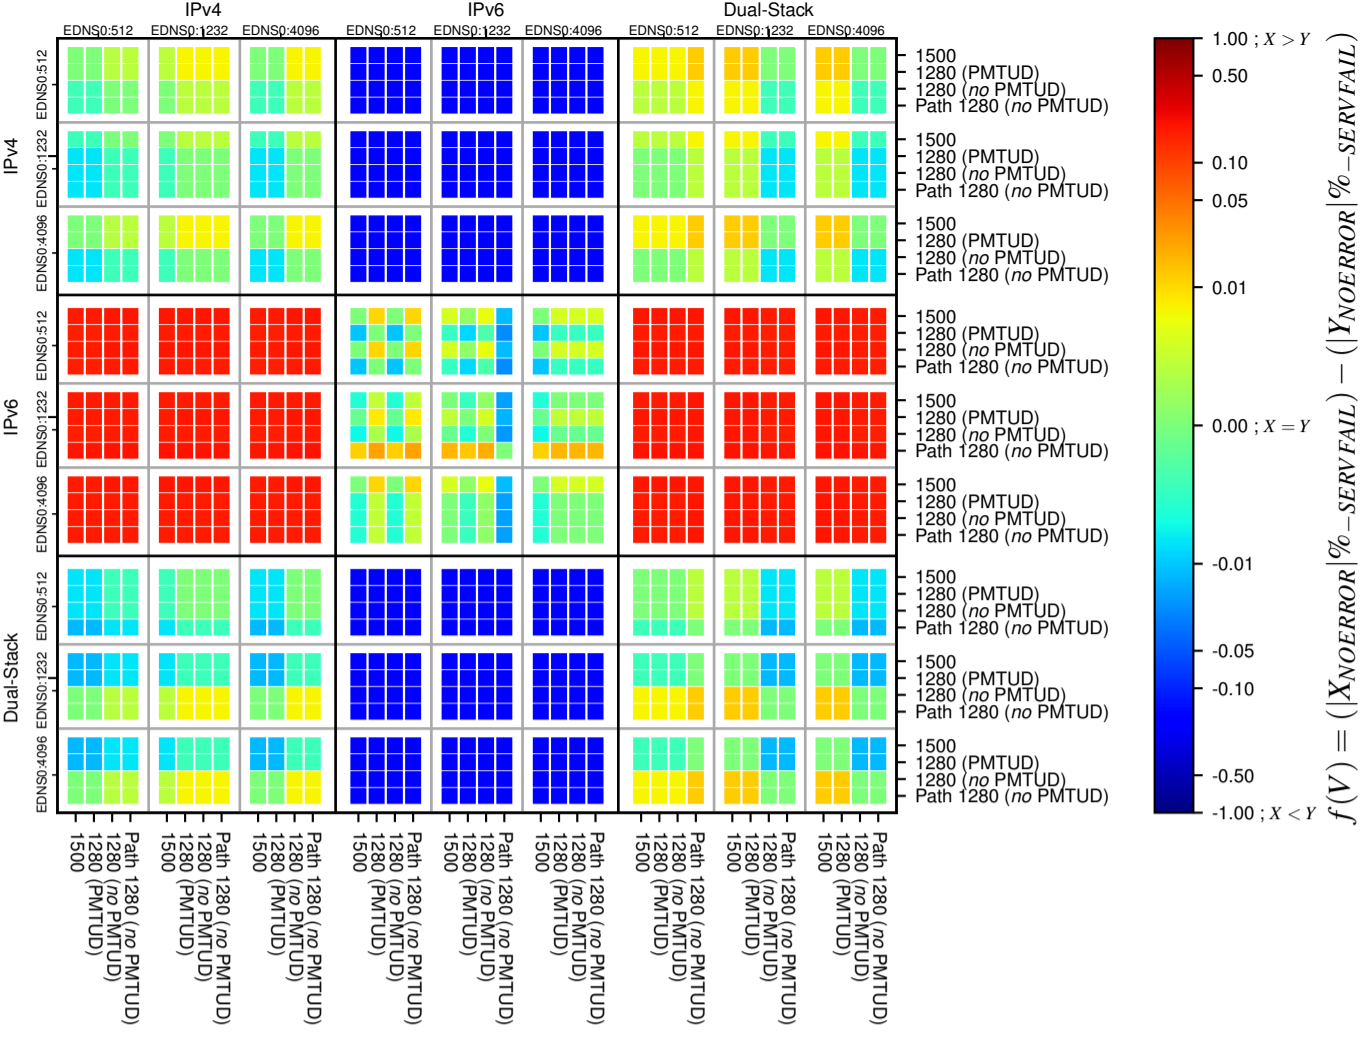

All Zones without DNSSEC for '.br'

All Zones with DNSSEC for '.br'

All Zones for '.br'

$$f(V) = (|X_{NOERROR}| \% - |SERVFAIL|) - (|Y_{NOERROR}| \% - |SERVFAIL|)$$

$$f(V) = (|X_{NOERROR}| \% - |SERVFAIL|) - (|Y_{NOERROR}| \% - |SERVFAIL|)$$

$$f(V) = (|X_{NOERROR}| \% - |SERVFAIL|) - (|Y_{NOERROR}| \% - |SERVFAIL|)$$