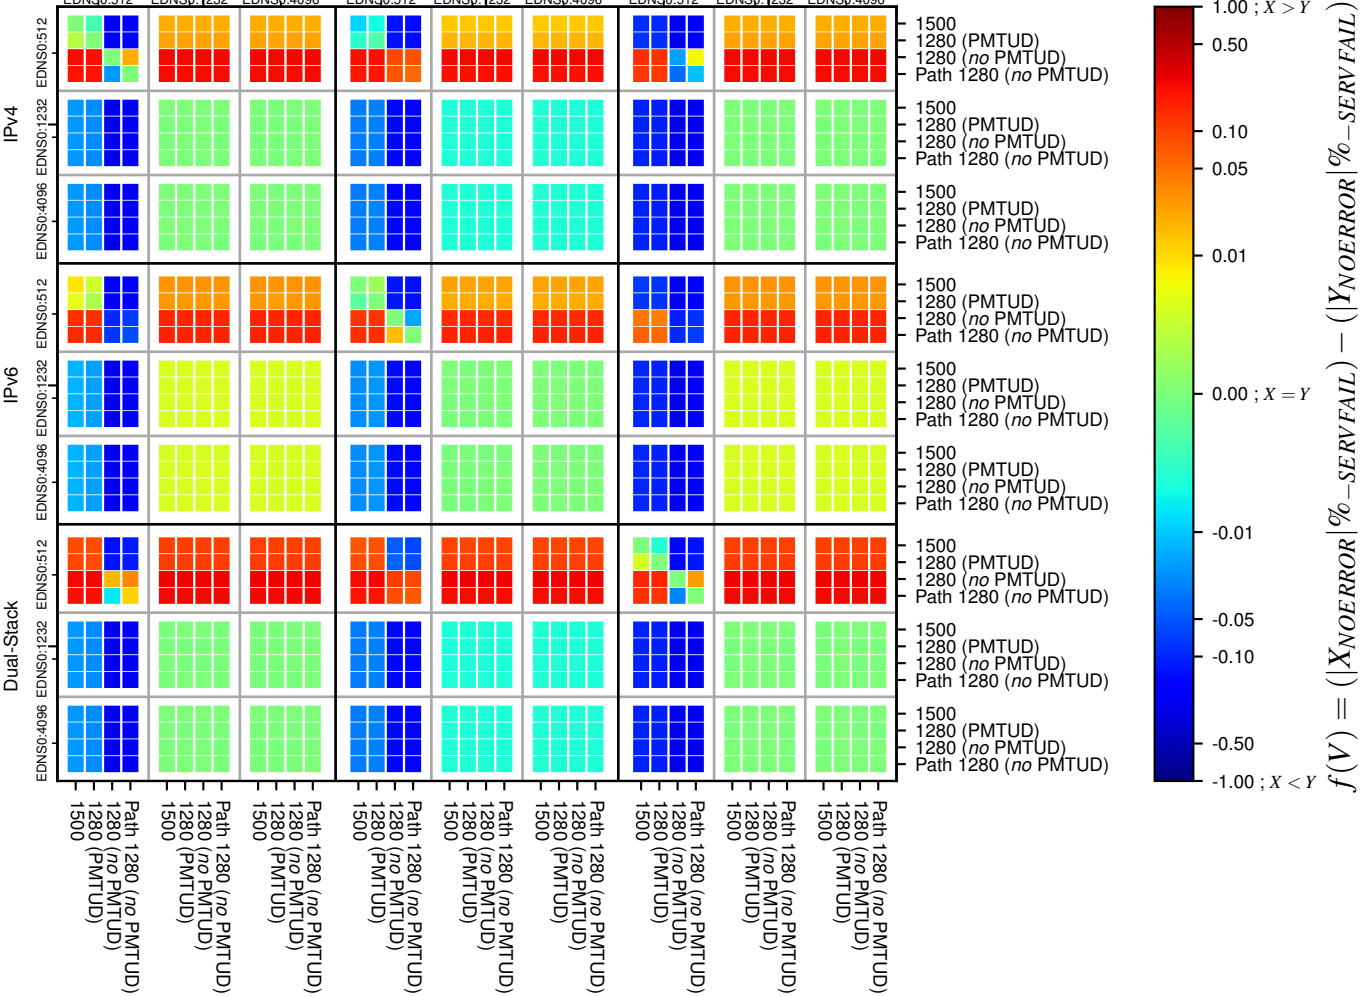

### All Zones without DNSSEC for '.jp'

### All Zones with DNSSEC for '.jp'

### All Zones for '.jp'

$$f(V) = (|X_{NOERROR}| \% - SERVFAIL) - (|Y_{NOERROR}| \% - SERVFAIL)$$

$$f(V) = (|X_{NOERROR}| \% - SERVFAIL) - (|Y_{NOERROR}| \% - SERVFAIL)$$

$$f(V) = (|X_{NOERROR}| \% - SERVFAIL) - (|Y_{NOERROR}| \% - SERVFAIL)$$