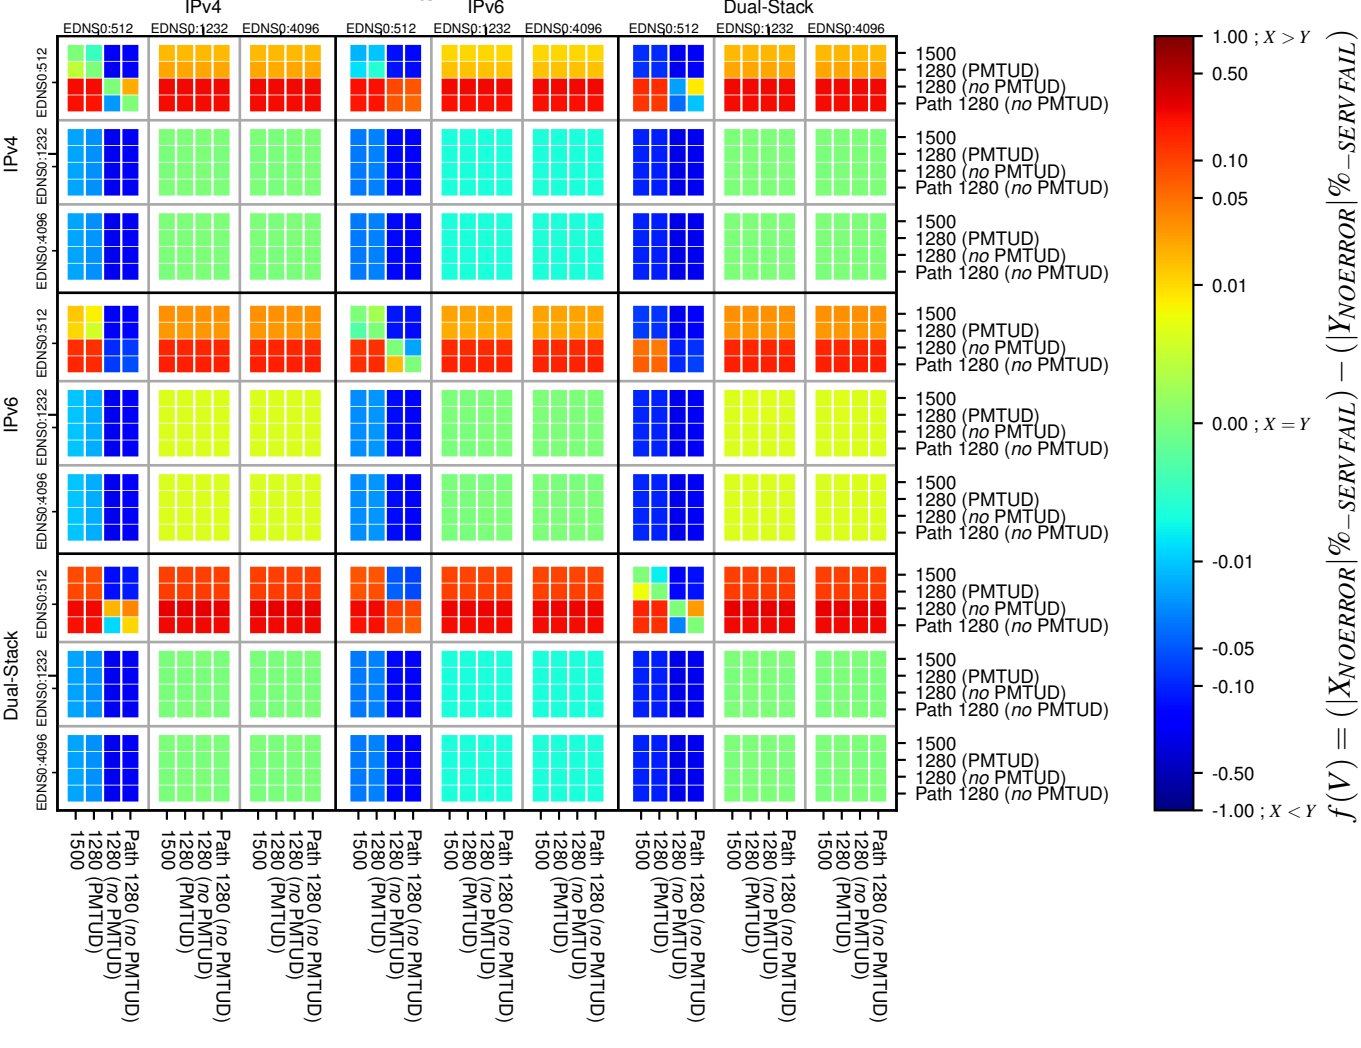

### All Zones without DNSSEC for '.jp'

### All Zones with DNSSEC for '.jp'

### All Zones for '.jp'

$$f(V) = (|X_{NOERROR}| \% - SERVFAIL) - (|Y_{NOERROR}| \% - SERVFAIL)$$

$$f(V) = (|X_{NOERROR}| \% - SERVFAIL) - (|Y_{NOERROR}| \% - SERVFAIL)$$

$$f(V) = (|X_{NOERROR}| \% - SERVFAIL) - (|Y_{NOERROR}| \% - SERVFAIL)$$