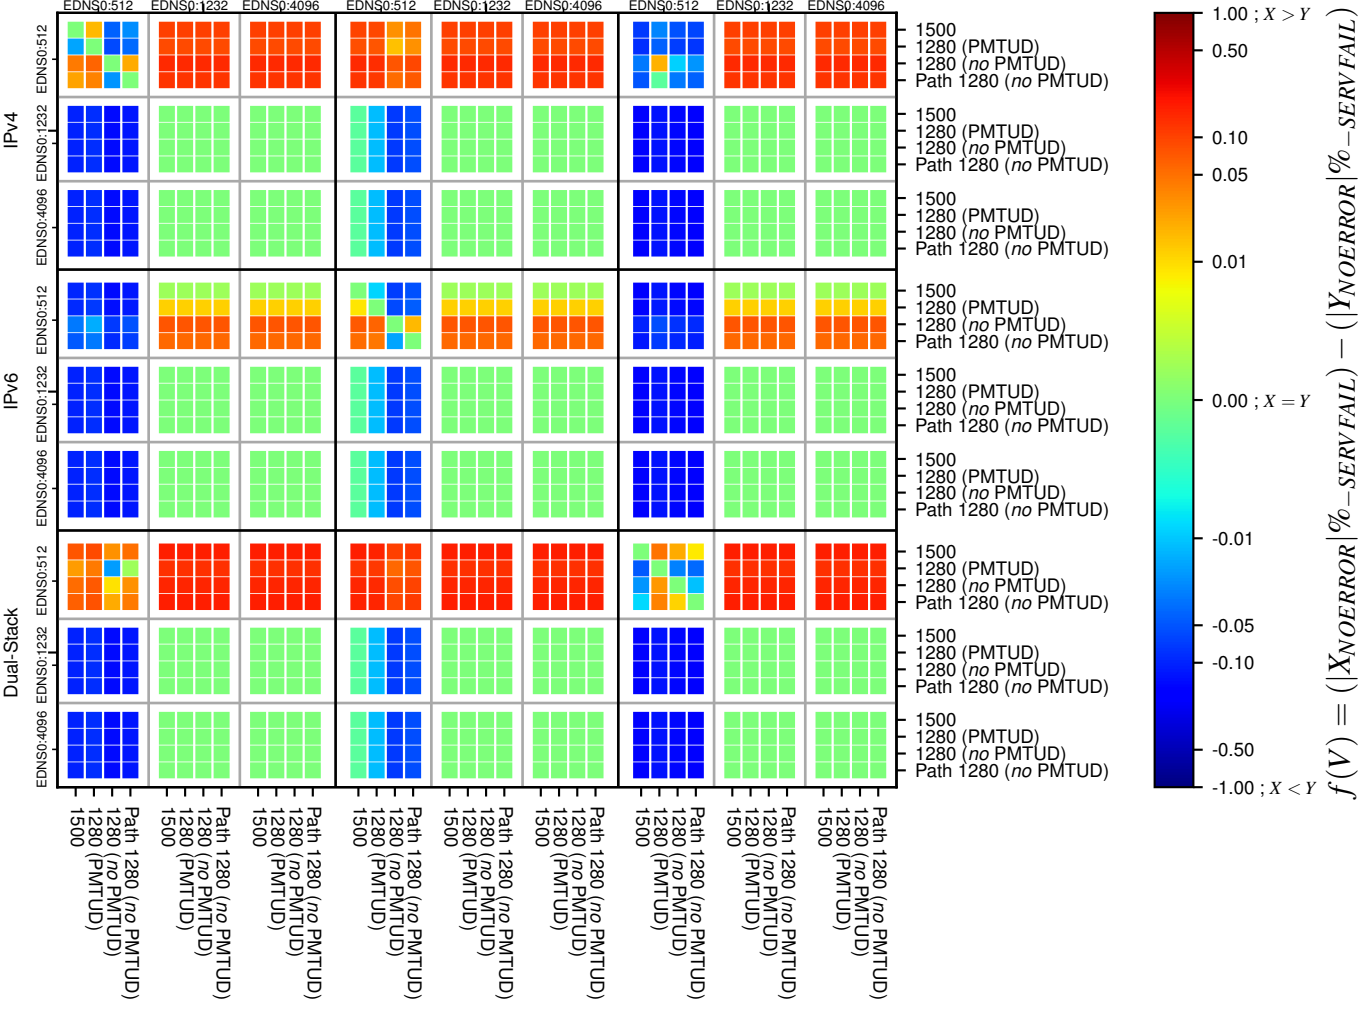

### All Zones without DNSSEC for '.jp'

### All Zones with DNSSEC for '.jp'

### All Zones for '.jp'

$$f(V) = (|X_{NOERROR}| \% - SERVFAIL) - (|Y_{NOERROR}| \% - SERVFAIL)$$

$$f(V) = (|X_{NOERROR}| \% - SERVFAIL) - (|Y_{NOERROR}| \% - SERVFAIL)$$

$$f(V) = (|X_{NOERROR}| \% - SERVFAIL) - (|Y_{NOERROR}| \% - SERVFAIL)$$